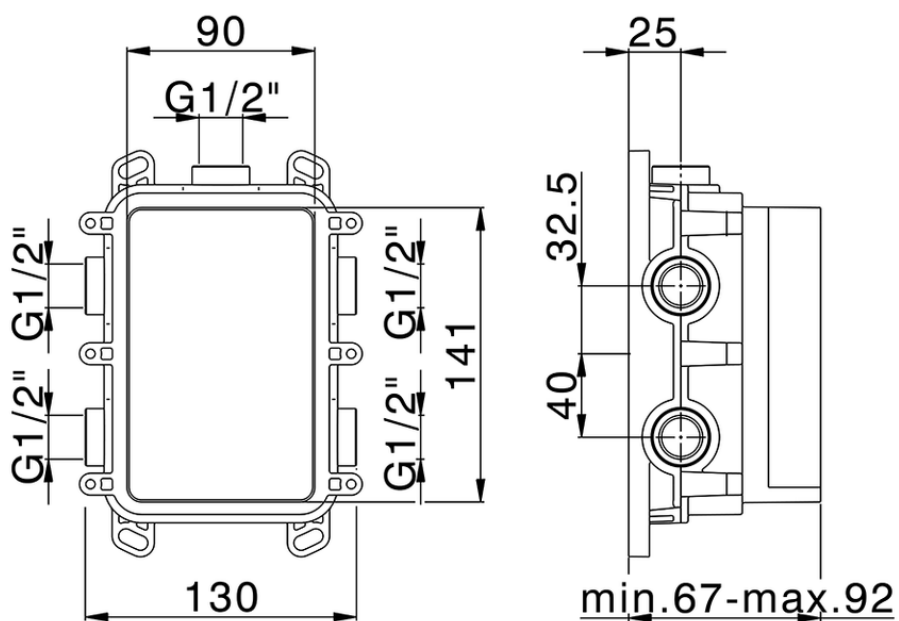

Exposed part for Single Lever One Box Valve ONE BOX_SM0BM010

SM0BM010

<https://en.cisal.it/exposed-part-for-single-lever-one-box-valve-one-box-sm0bm010>

ZA00B031

<https://en.cisal.it/one-box-universal-concealed-part-one-box-za00b031>