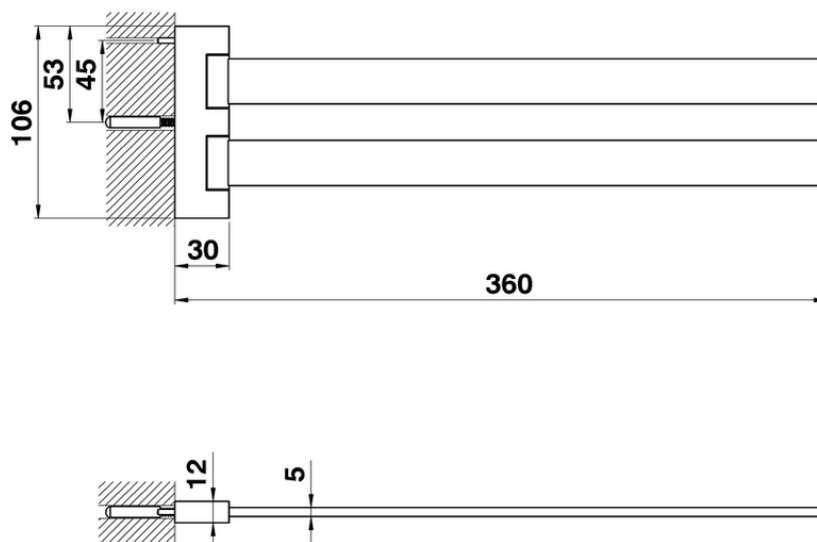

Double towel holder BATHROOM ACCESSORIES_QU090210

QU090210

<https://en.cisal.it/double-towel-holder-bathroom-accessories-qu090210>

2026-06-13