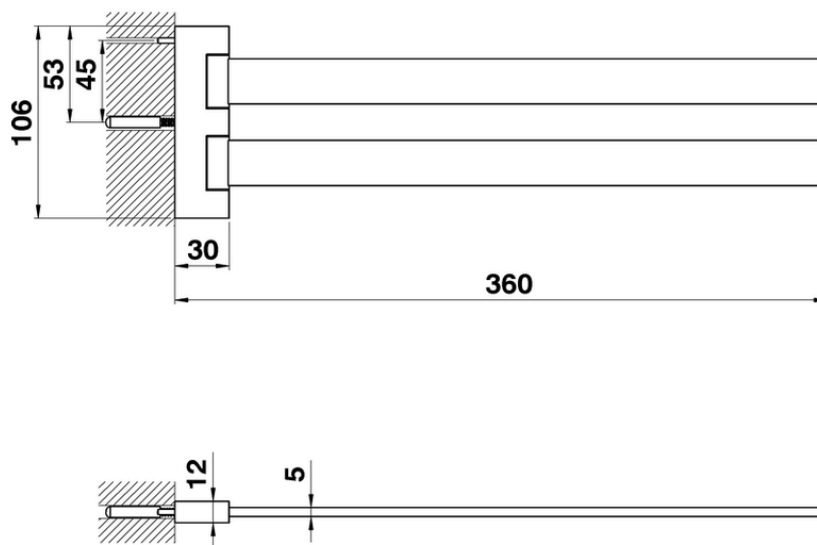

Double towel holder BATHROOM ACCESSORIES_QU090210

QU090210

<https://en.cisal.it/double-towel-holder-bathroom-accessories-qu090210>

2026-04-06