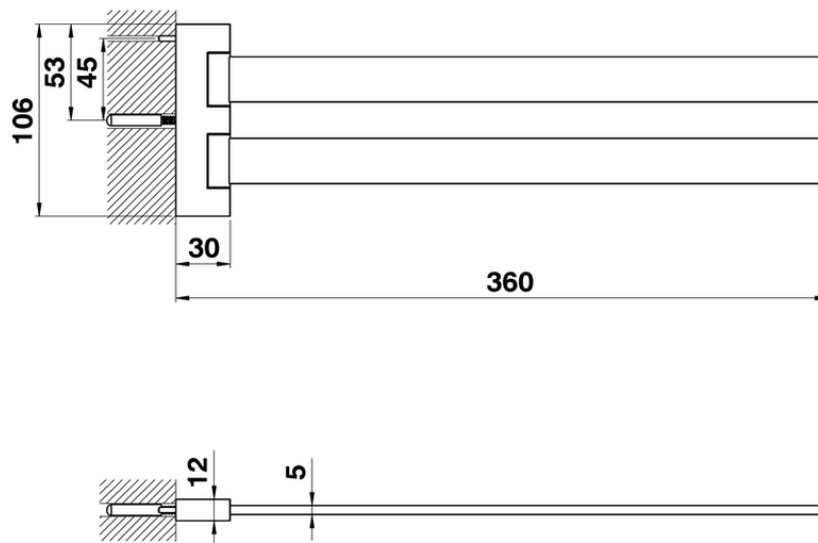

Double towel holder BATHROOM ACCESSORIES_QU090210

QU090210

<https://en.cisal.it/double-towel-holder-bathroom-accessories-qu090210>

2026-04-26