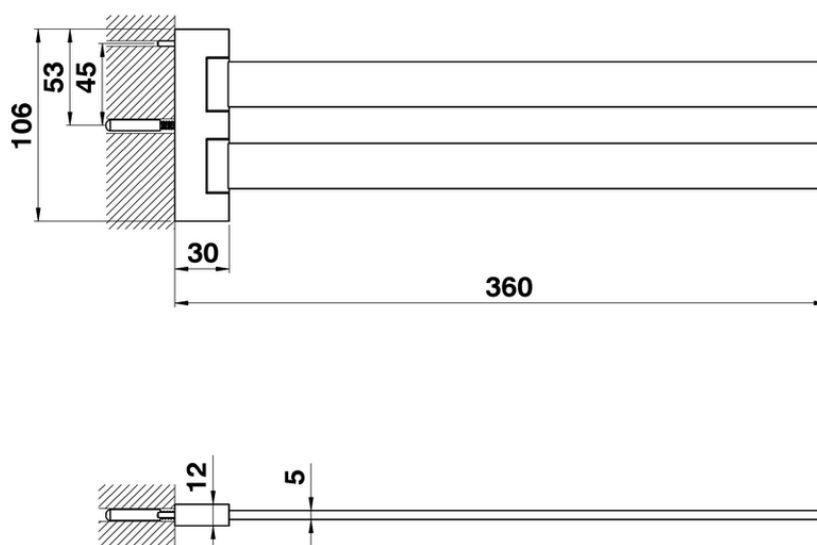

Double towel holder BATHROOM ACCESSORIES_QU090210

QU090210

<https://en.cisal.it/double-towel-holder-bathroom-accessories-qu090210>

2026-06-06