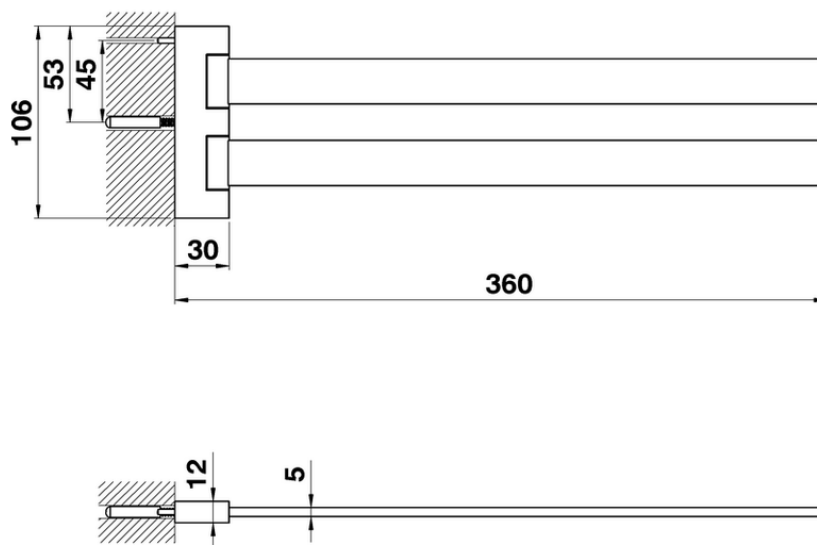

Double towel holder BATHROOM ACCESSORIES_QU090210

QU090210

<https://en.cisal.it/double-towel-holder-bathroom-accessories-qu090210>

2026-06-26