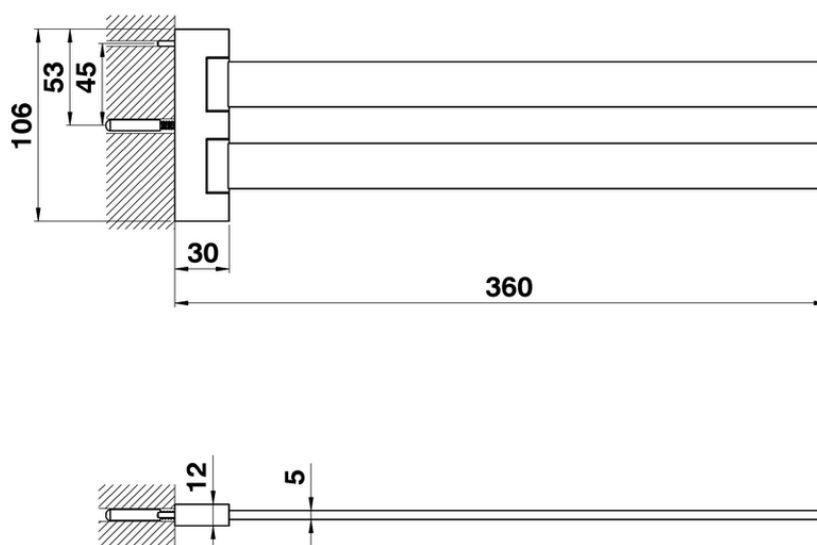

Double towel holder BATHROOM ACCESSORIES_QU090210

QU090210

<https://en.cisal.it/double-towel-holder-bathroom-accessories-qu090210>

2026-06-14