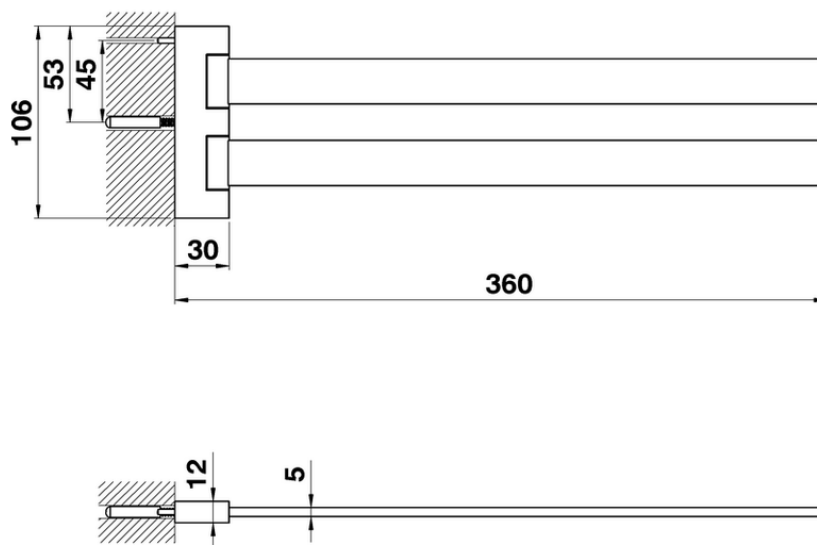

Double towel holder BATHROOM ACCESSORIES_QU090210

QU090210

<https://en.cisal.it/double-towel-holder-bathroom-accessories-qu090210>

2026-05-17