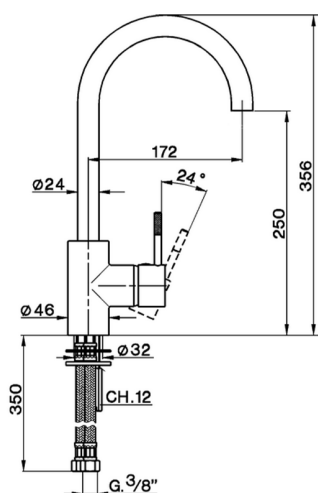

Single lever sink mixer KITCHEN_LS000530

MODEL **LS000530**

Single lever sink mixer, swivel spout, G.3/8" stainless steel flexible hoses

AVAILABLE FINISHINGS

21 21 Chrome

2A 2A Satin Brushed Nickel

CHARACTERISTICS

Cartridge Spare Parts **ZZ93196000**

38 mm Cartridge

2024-12-31