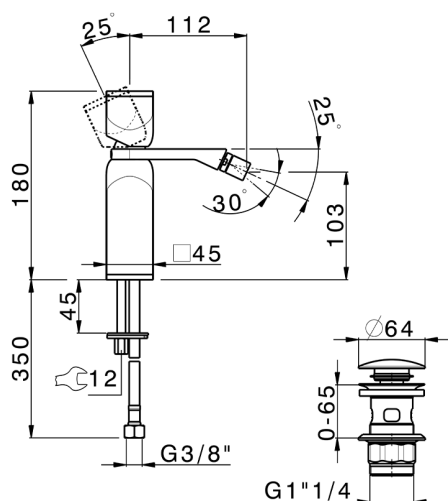

Single lever bidet mixer HI-RISE_RM000554

MODEL **RM000554**

Single lever bidet mixer, with 1"1/4 automatic pop up waste, G.3/8" stainless steel flexible hoses, body and handle in marble

AVAILABLE FINISHINGS

CHARACTERISTICS

Cartridge Spare Parts **ZZ96550000**

25 mm Cartridge

2025-01-07