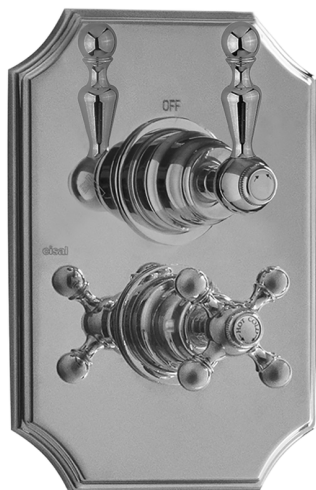

Exposed part for con.thermo.shower valve, 2-outlet ARCANA ROYAL_AY018100

MODEL **AY018100**

Exposed part for con.thermo.shower valve, 2-outlet, with 2 outlet devistop, without concealed part, for item ZA018101

AVAILABLE FINISHINGS

-  **21** 21 Chrome
-  **24** 24 Gold
-  **26** 26 Old Copper
-  **27** 27 Old Bronze
-  **2A** 2A Satin Brushed Nickel

CHARACTERISTICS

Installation **Concealed**
 Required concealed parts **ZA018101**

Thermostatic

The Cisal thermostatic is your personal water manager, helping you to handle, control and save water and energy.

Concealed thermostatic shower valve, 2-outlets CONCEALED_ZA018101

MODEL **ZA018101**

Concealed thermostatic shower valve, 2-outlets, with 1/2" 2 outlet devia-stop cartridge, without trim kit

AVAILABLE FINISHINGS

CHARACTERISTICS

Concealed **1**
 Cartridge Spare Parts **24.04A.PP**
8x20 Plus P Thermostatic Valve