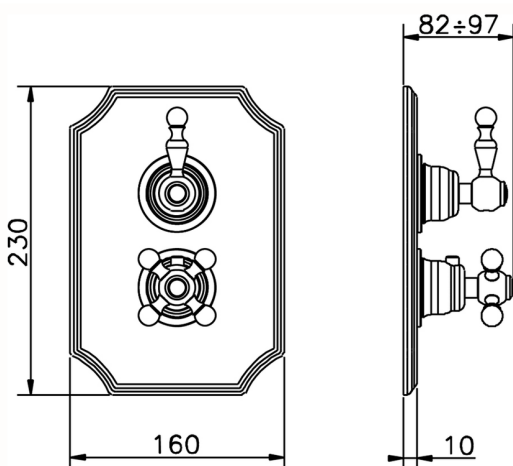

Exposed part for con.thermo.shower valve, 2-outlet ARCANA ROYAL_AY018100

MODEL **AY018100**

Exposed part for con.thermo.shower valve, 2-outlet, with 2 outlet devistop, without concealed part, for item ZA018101

AVAILABLE FINISHINGS

-  **21** 21 Chrome
-  **24** 24 Gold
-  **26** 26 Old Copper
-  **27** 27 Old Bronze
-  **2A** 2A Satin Brushed Nickel

CHARACTERISTICS

Installation **Concealed**
 Required concealed parts **ZA018101**

Concealed thermostatic shower valve, 2-outlets, with 1/2" 2 outlet devia-stop cartridge, without trim kit

AVAILABLE FINISHINGS

CHARACTERISTICS

Concealed **1**
 Cartridge Spare Parts **24.04A.PP**
8x20 Plus P Thermostatic Valve

Piastra/Plate/Plaque/Platte/Placa

2-3mm: XX 25-40 YY 76-91

10 mm: XX 16-31 YY 65-80

DeviaStop

The Cisal Devia Stop technology allows to adjust the water flow and to direct it to the selected output point (overhead soaker, hand shower, etc).