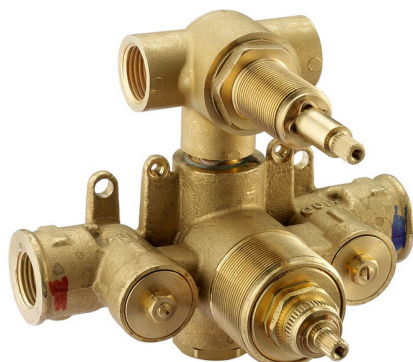

Exposed part for con.thermo.shower valve, 2-outlet ARCANA ROYAL_AY018100

MODEL **AY018100**

Exposed part for con.thermo.shower valve, 2-outlet, with 2 outlet devistop, without concealed part, for item ZA018101

AVAILABLE FINISHINGS

-  **21** 21 Chrome
-  **24** 24 Gold
-  **26** 26 Old Copper
-  **27** 27 Old Bronze
-  **2A** 2A Satin Brushed Nickel

CHARACTERISTICS

Installation **Concealed**
 Required concealed parts **ZA018101**

Thermostatic

The Cisal thermostatic is your personal water manager, helping you to handle, control and save water and energy.

Concealed thermostatic shower valve, 2-outlets CONCEALED_ZA018101

MODEL **ZA018101**

Concealed thermostatic shower valve, 2-outlets, with 1/2" 2 outlet devia stop cartridge, without trim kit

AVAILABLE FINISHINGS

CHARACTERISTICS

Concealed **1**
 Cartridge Spare Parts **24.04A.PP**
8x20 Plus P Thermostatic Valve