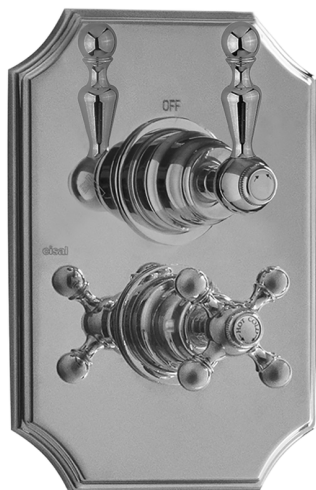

Exposed part for con.thermo.shower valve, 2-outlet ARCANA ROYAL_AY018100

MODEL **AY018100**

Exposed part for con.thermo.shower valve, 2-outlet, with 2 outlet deviator, without concealed part, for item ZA018101

AVAILABLE FINISHINGS

-  **21** 21 Chrome
-  **24** 24 Gold
-  **26** 26 Old Copper
-  **27** 27 Old Bronze
-  **2A** 2A Satin Brushed Nickel

CHARACTERISTICS

Installation **Concealed**
 Required concealed parts **ZA018101**

Thermostatic

The Cisal thermostatic is your personal water manager, helping you to handle, control and save water and energy.

Concealed thermostatic shower valve, 2-outlets CONCEALED_ZA018101

MODEL **ZA018101**

Concealed thermostatic shower valve, 2-outlets, with 1/2" 2 outlet devia stop cartridge, without trim kit

AVAILABLE FINISHINGS

CHARACTERISTICS

Concealed **1**
 Cartridge Spare Parts **24.04A.PP**
8x20 Plus P Thermostatic Valve