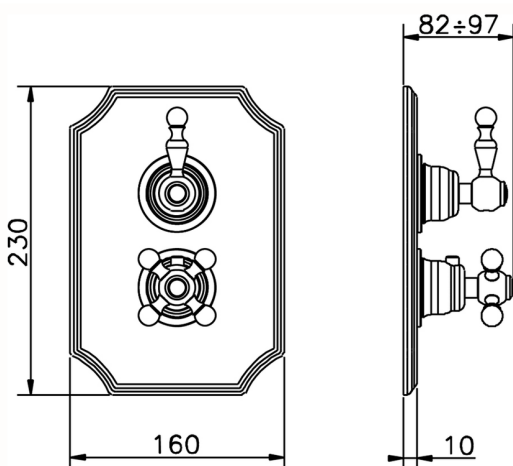

Exposed part for con.thermo.shower valve, 2-outlet ARCANA ROYAL_AY018100

MODEL **AY018100**

Exposed part for con.thermo.shower valve, 2-outlet, with 2 outlet deviator, without concealed part, for item ZA018101

AVAILABLE FINISHINGS

-  **21** 21 Chrome
-  **24** 24 Gold
-  **26** 26 Old Copper
-  **27** 27 Old Bronze
-  **2A** 2A Satin Brushed Nickel

CHARACTERISTICS

Installation **Concealed**
 Required concealed parts **ZA018101**

Concealed thermostatic shower valve, 2-outlets, with 1/2" 2 outlet devia stop cartridge, without trim kit

AVAILABLE FINISHINGS

CHARACTERISTICS

Concealed **1**
 Cartridge Spare Parts **24.04A.PP**
8x20 Plus P Thermostatic Valve

Piastra/Plate/Plaque/Platte/Placa

2-3mm: XX 25-40 YY 76-91

10 mm: XX 16-31 YY 65-80

DeviaStop

The Cisal Devia Stop technology allows to adjust the water flow and to direct it to the selected output point (overhead soaker, hand shower, etc).