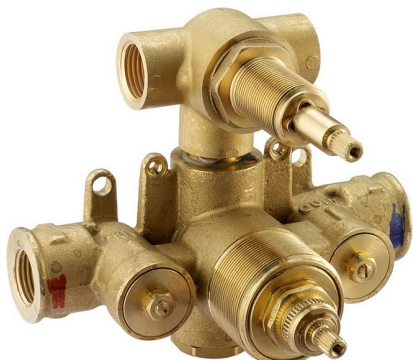

Exposed part for con.thermo.shower valve, 2-outlet ARCANA ROYAL_AY018100

MODEL **AY018100**

Exposed part for con.thermo.shower valve, 2-outlet, with 2 outlet devistop, without concealed part, for item ZA018101

Thermostatic

The Cisal thermostatic is your personal water manager, helping you to handle, control and save water and energy.

Concealed thermostatic shower valve, 2-outlets CONCEALED_ZA018101

MODEL **ZA018101**

Concealed thermostatic shower valve, 2-outlets, with 1/2" 2 outlet devia-stop cartridge, without trim kit

AVAILABLE FINISHINGS

CHARACTERISTICS

Concealed **1**
 Cartridge Spare Parts **24.04A.PP**
8x20 Plus P Thermostatic Valve

Piastra/Plate/Plaque/Platte/Placa

2-3mm: XX 25-40 YY 76-91

10 mm: XX 16-31 YY 65-80

DeviaStop

The Cisal Devia Stop technology allows to adjust the water flow and to direct it to the selected output point (overhead soaker, hand shower, etc).