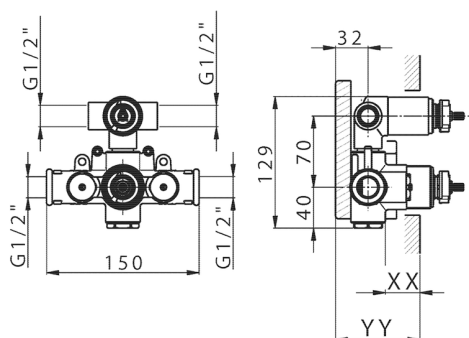

Concealed thermostatic shower valve, 2-outlets, with 1/2" 2 outlet devia stop cartridge, without trim kit

AVAILABLE FINISHINGS

CHARACTERISTICS

Concealed **1**
 Cartridge Spare Parts **24.04A.PP**
8x20 Plus P Thermostatic Valve

Piastra/Plate/Plaque/Platte/Placa

2-3mm: XX 25-40 YY 76-91

10 mm: XX 16-31 YY 65-80

DeviaStop

The Cisal Devia Stop technology allows to adjust the water flow and to direct it to the selected output point (overhead soaker, hand shower, etc).