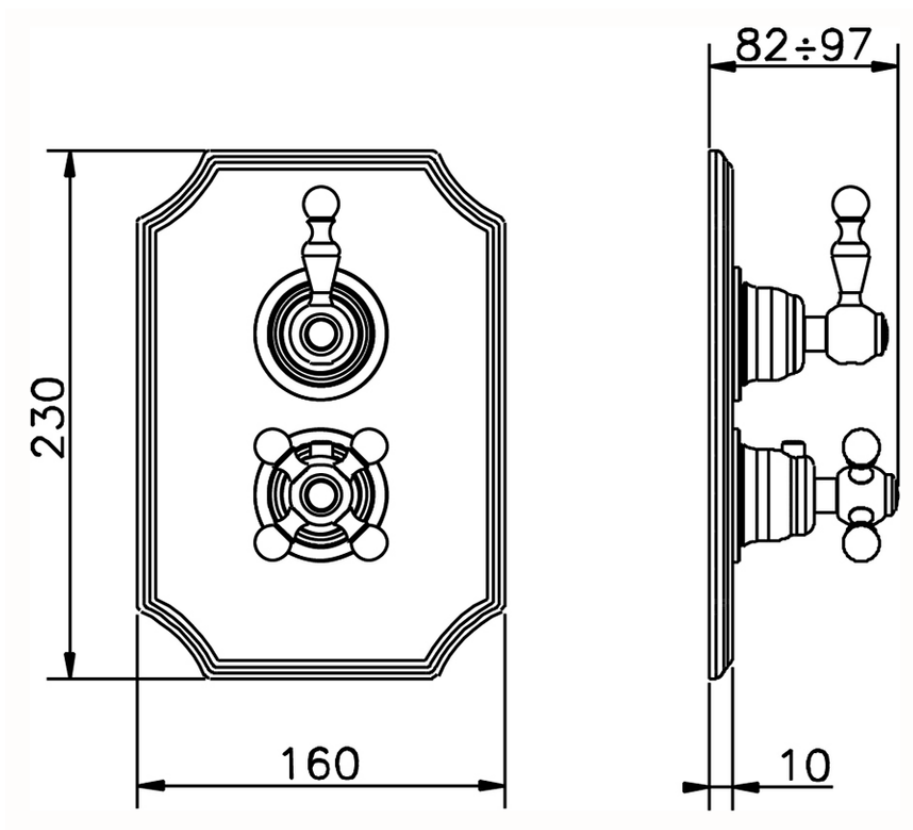

## Exposed part for con.thermo.shower valve, 2-outlet ARCANA ROYAL\_AY018100

AY018100

<https://en.cisal.it/exposed-part-for-con-thermo-shower-valve-2-outlet-arcana-royal-ay018100>

## Piastra/Plate/Plaque/Platte/Placa

2-3mm: XX 25-40 YY 76-91

10 mm: XX 16-31 YY 65-80

ZA018101

<https://en.cisal.it/concealed-thermostatic-shower-valve-2-outlets-concealed-za018101>

2026-04-24