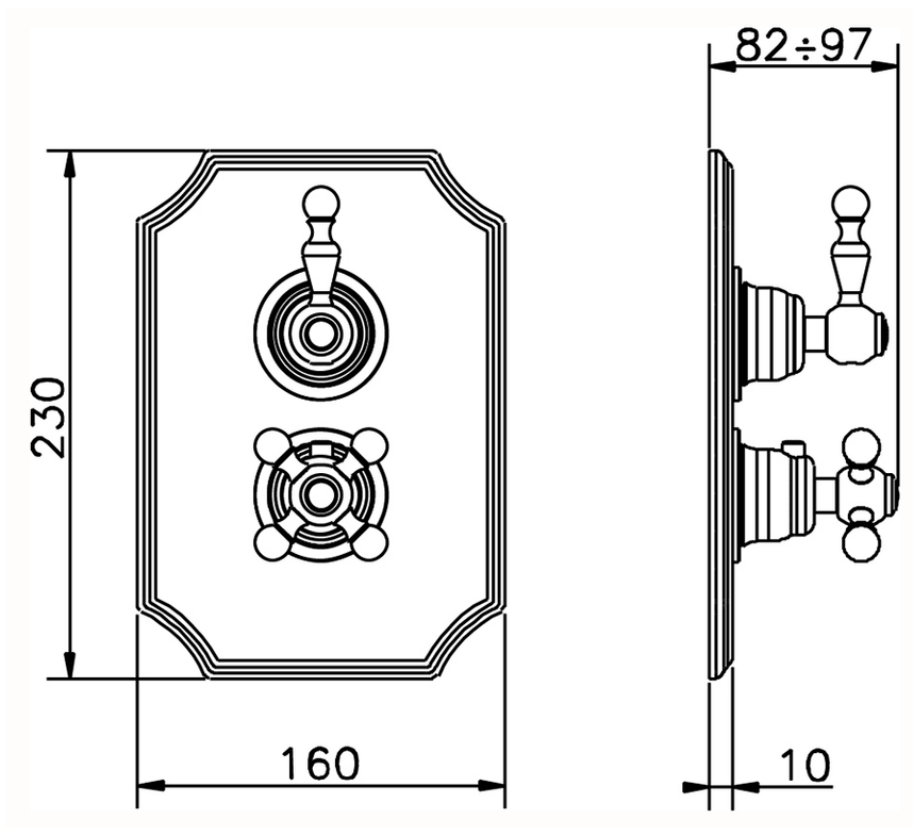

Exposed part for con.thermo.shower valve, 2-outlet ARCANA ROYAL_AY018100

AY018100

<https://en.cisal.it/exposed-part-for-con-thermo-shower-valve-2-outlet-arcana-royal-ay018100>

Piastra/Plate/Plaque/Platte/Placa

2-3mm: XX 25-40 YY 76-91

10 mm: XX 16-31 YY 65-80

ZA018101

<https://en.cisal.it/concealed-thermostatic-shower-valve-2-outlets-concealed-za018101>

2026-05-17