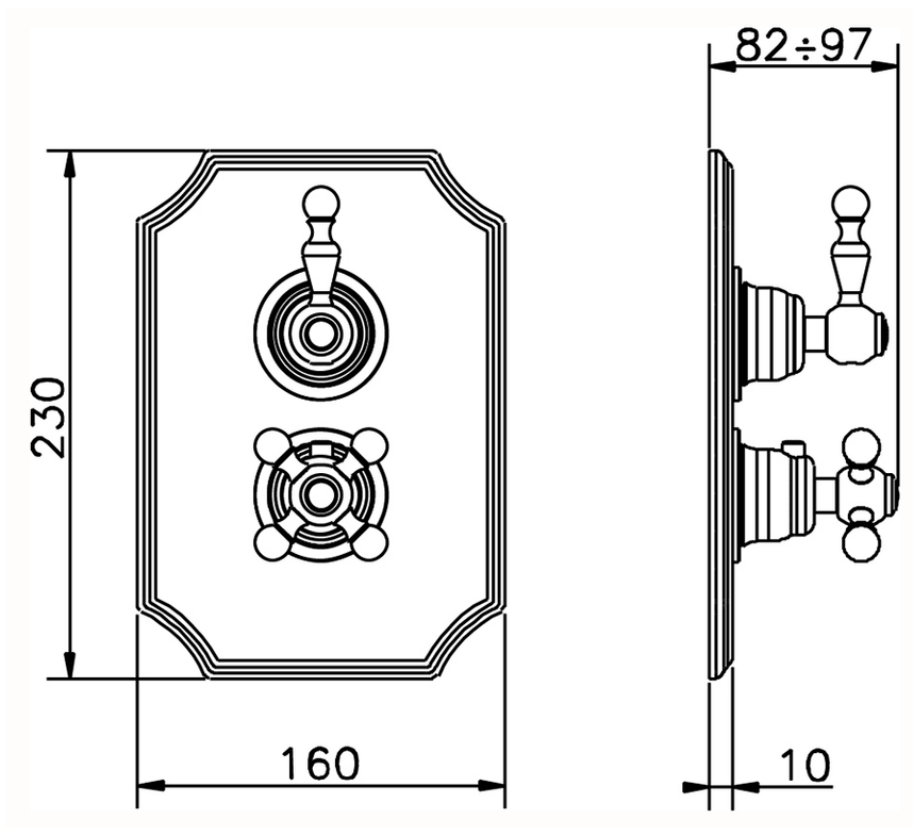

Exposed part for con.thermo.shower valve, 2-outlet ARCANA ROYAL_AY018100

AY018100

<https://en.cisal.it/exposed-part-for-con-thermo-shower-valve-2-outlet-arcana-royal-ay018100>

Piastra/Plate/Plaque/Platte/Placa

2-3mm: XX 25-40 YY 76-91

10 mm: XX 16-31 YY 65-80

ZA018101

<https://en.cisal.it/concealed-thermostatic-shower-valve-2-outlets-concealed-za018101>

2026-04-25