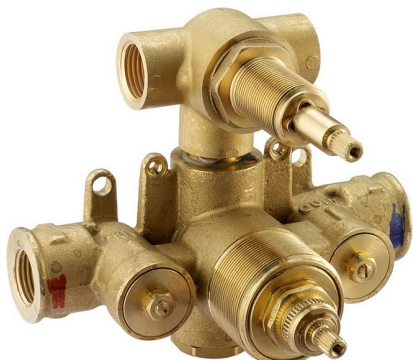

## Exposed part for con.thermo.shower valve, 2-outlet ARCANA ROYAL\_AY018100

MODEL **AY018100**

Exposed part for con.thermo.shower valve, 2-outlet, with 2 outlet devistop, without concealed part, for item ZA018101

### Thermostatic

The Cisal thermostatic is your personal water manager, helping you to handle, control and save water and energy.

## Concealed thermostatic shower valve, 2-outlets CONCEALED\_ZA018101

MODEL **ZA018101**

Concealed thermostatic shower valve, 2-outlets, with 1/2" 2 outlet devia-stop cartridge, without trim kit

AVAILABLE FINISHINGS

### DeviaStop

The Cisal Devia Stop technology allows to adjust the water flow and to direct it to the selected output point (overhead soaker, hand shower, etc).