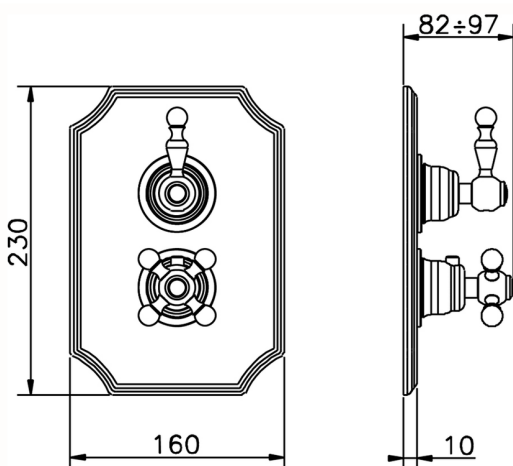

Exposed part for con.thermo.shower valve, 2-outlet ARCANA ROYAL_AY018100

MODEL **AY018100**

Exposed part for con.thermo.shower valve, 2-outlet, with 2 outlet devistop, without concealed part, for item ZA018101

AVAILABLE FINISHINGS

- **21** 21 Chrome
- **24** 24 Gold
- **26** 26 Old Copper
- **27** 27 Old Bronze
- **2A** 2A Satin Brushed Nickel

CHARACTERISTICS

Installation **Concealed**
Required concealed parts **ZA018101**

Thermostatic

The Cisal thermostatic is your personal water manager, helping you to handle, control and save water and energy.