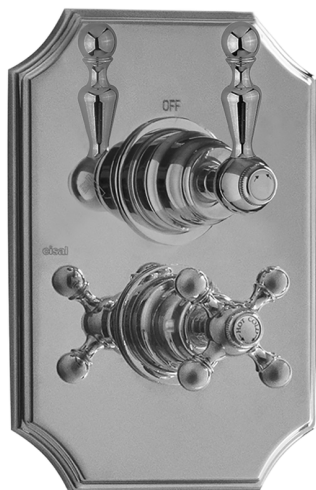

Exposed part for con.thermo.shower valve, 2-outlet ARCANA ROYAL_AY018100

MODEL **AY018100**

Exposed part for con.thermo.shower valve, 2-outlet, with 2 outlet devistop, without concealed part, for item ZA018101

AVAILABLE FINISHINGS

- **21** 21 Chrome
- **24** 24 Gold
- **26** 26 Old Copper
- **27** 27 Old Bronze
- **2A** 2A Satin Brushed Nickel

CHARACTERISTICS

Installation **Concealed**
Required concealed parts **ZA018101**

Thermostatic

The Cisal thermostatic is your personal water manager, helping you to handle, control and save water and energy.