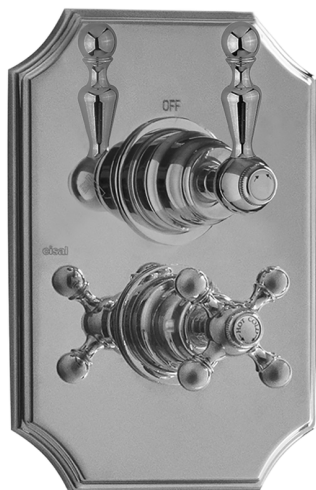

Exposed part for con.thermo.shower valve, 2-outlet ARCANA ROYAL_AY018100

MODEL **AY018100**

Exposed part for con.thermo.shower valve, 2-outlet, with 2 outlet devistop, without concealed part, for item ZA018101

AVAILABLE FINISHINGS

-  **21** 21 Chrome
-  **24** 24 Gold
-  **26** 26 Old Copper
-  **27** 27 Old Bronze
-  **2A** 2A Satin Brushed Nickel

CHARACTERISTICS

Installation **Concealed**
 Required concealed parts **ZA018101**

Thermostatic

The Cisal thermostatic is your personal water manager, helping you to handle, control and save water and energy.

Concealed thermostatic shower valve, 2-outlets CONCEALED_ZA018101

MODEL **ZA018101**

Concealed thermostatic shower valve, 2-outlets, with 1/2" 2 outlet devia stop cartridge, without trim kit

AVAILABLE FINISHINGS

CHARACTERISTICS

Concealed **1**
 Cartridge Spare Parts **24.04A.PP**
8x20 Plus P Thermostatic Valve