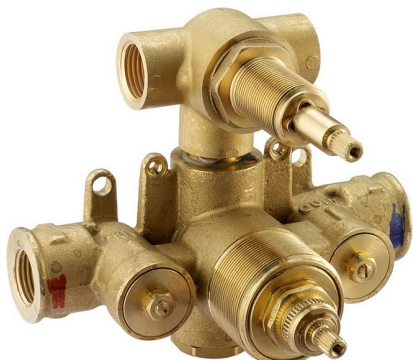

Exposed part for con.thermo.shower valve, 2-outlet ARCANA ROYAL_AY018100

MODEL **AY018100**

Exposed part for con.thermo.shower valve, 2-outlet, with 2 outlet devistop, without concealed part, for item ZA018101

Thermostatic

The Cisal thermostatic is your personal water manager, helping you to handle, control and save water and energy.

Concealed thermostatic shower valve, 2-outlets CONCEALED_ZA018101

MODEL **ZA018101**

Concealed thermostatic shower valve, 2-outlets, with 1/2" 2 outlet devia stop cartridge, without trim kit

AVAILABLE FINISHINGS

CHARACTERISTICS

Concealed **1**
 Cartridge Spare Parts **24.04A.PP**
8x20 Plus P Thermostatic Valve

Piastra/Plate/Plaque/Platte/Placa

2-3mm: XX 25-40 YY 76-91

10 mm: XX 16-31 YY 65-80

DeviaStop

The Cisal Devia Stop technology allows to adjust the water flow and to direct it to the selected output point (overhead soaker, hand shower, etc).