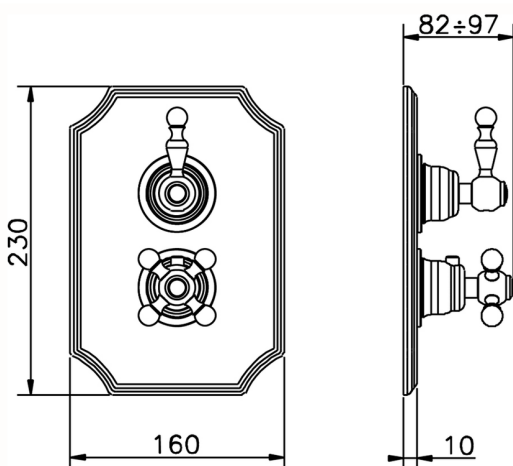

Exposed part for con.thermo.shower valve, 2-outlet ARCANA ROYAL_AY018100

MODEL **AY018100**

Exposed part for con.thermo.shower valve, 2-outlet, with 2 outlet devistop, without concealed part, for item ZA018101

AVAILABLE FINISHINGS

-  **21** 21 Chrome
-  **24** 24 Gold
-  **26** 26 Old Copper
-  **27** 27 Old Bronze
-  **2A** 2A Satin Brushed Nickel

CHARACTERISTICS

Installation **Concealed**
 Required concealed parts **ZA018101**

Concealed thermostatic shower valve, 2-outlets, with 1/2" 2 outlet devia stop cartridge, without trim kit

AVAILABLE FINISHINGS

CHARACTERISTICS

Concealed **1**
 Cartridge Spare Parts **24.04A.PP**
8x20 Plus P Thermostatic Valve

Piastra/Plate/Plaque/Platte/Placa

2-3mm: XX 25-40 YY 76-91

10 mm: XX 16-31 YY 65-80

DeviaStop

The Cisal Devia Stop technology allows to adjust the water flow and to direct it to the selected output point (overhead soaker, hand shower, etc).