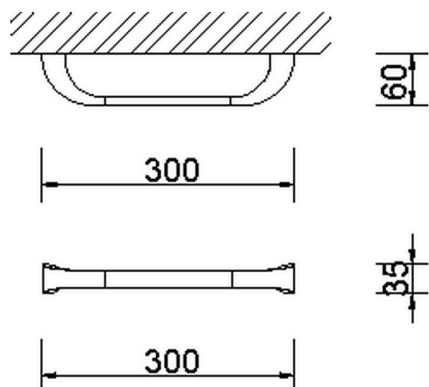

## Towel holder BATHROOM ACCESSORIES\_AE090100

MODEL **AE090100**

Towel holder

AVAILABLE FINISHINGS

CHARACTERISTICS

2025-01-02