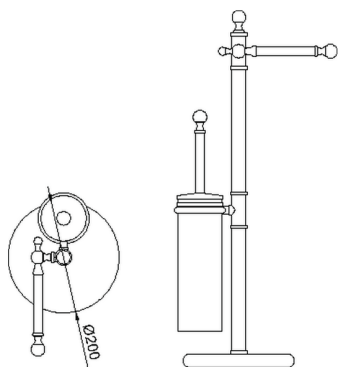

CHARACTERISTICS

2025-01-05