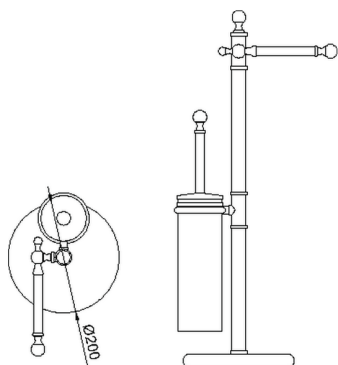

CHARACTERISTICS

2025-01-04