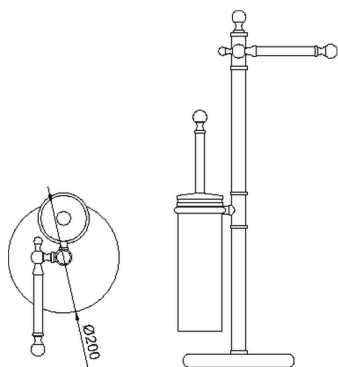

Standing set ARCANA COMPONENTS_AR090950

MODEL **AR090950**

Standing set,w/Toilet Roll Holder & Toilet Brush Holder

AVAILABLE FINISHINGS

21 21 Chrome

24 24 Gold

26 26 Old Copper

27 27 Old Bronze

2A 2A Satin Brushed Nickel

74 74 Chrome/Gold

CHARACTERISTICS

2025-01-05