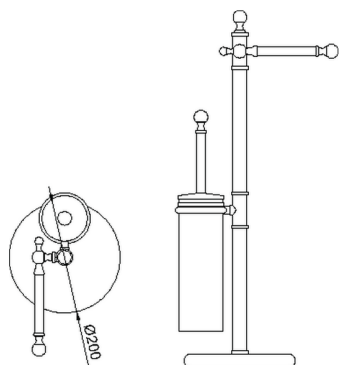

Standing set ARCANA COMPONENTS_AR090950

MODEL **AR090950**

Standing set,w/Toilet Roll Holder & Toilet Brush Holder

AVAILABLE FINISHINGS

-  **21** 21 Chrome
-  **24** 24 Gold
-  **26** 26 Old Copper
-  **27** 27 Old Bronze
-  **2A** 2A Satin Brushed Nickel
-  **74** 74 Chrome/Gold