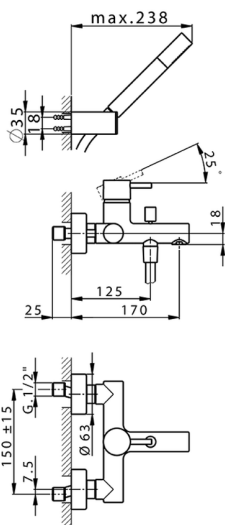

Single lever bath mixer, with shower set NUOVA LESS_LN000120

MODEL **LN000120**

Single lever bath mixer, with shower set, wall mounted adjustable handshower bracket, Brass minimalistic one spray handshower, 150 cm SUPREME smooth flexible hose

AVAILABLE FINISHINGS

-  **21** 21 Chrome
-  **2F** 2F Brushed Nickel
-  **40** 40 Matt Black
-  **4Q** 4Q Matt White

CHARACTERISTICS

Cartridge Spare Parts **ZZ95435000**

35 mm Cartridge

EcoStop

EcoStop feature limits water flow to approximately 50% of maximum output with one point of resistance on setting. Push slightly past the middle stop only when full water output is required. This will save water up to 50%.