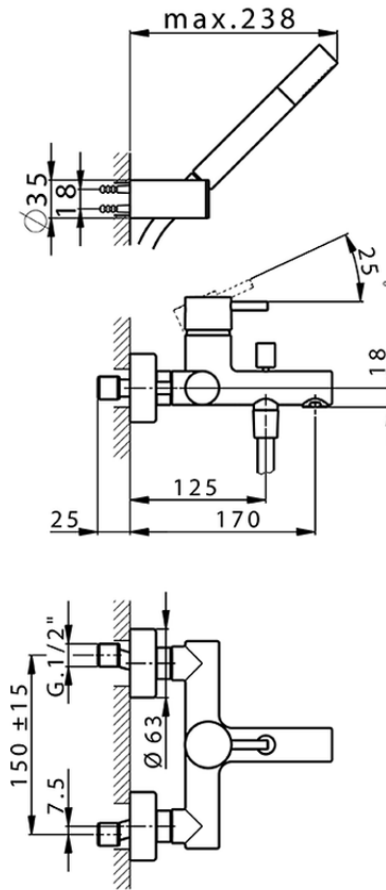

## Single lever bath mixer, with shower set NUOVA LESS\_LN000120

LN000120

<https://en.cisal.it/single-lever-bath-mixer-with-shower-set-nuova-less-ln000120>

2026-04-06