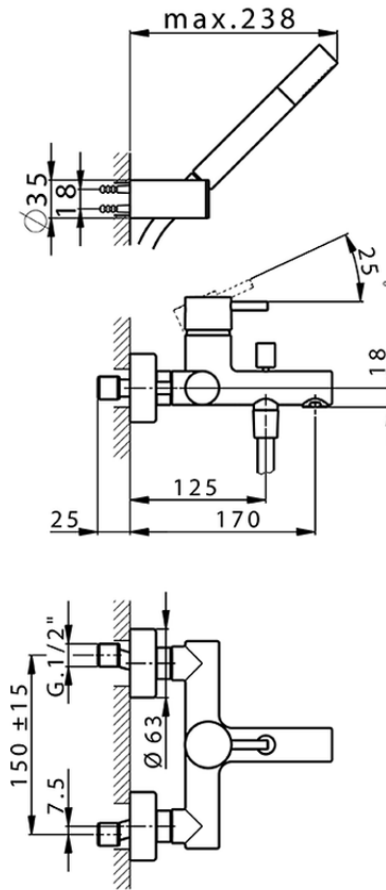

Single lever bath mixer, with shower set NUOVA LESS_LN000120

LN000120

<https://en.cisal.it/single-lever-bath-mixer-with-shower-set-nuova-less-ln000120>

2026-05-19