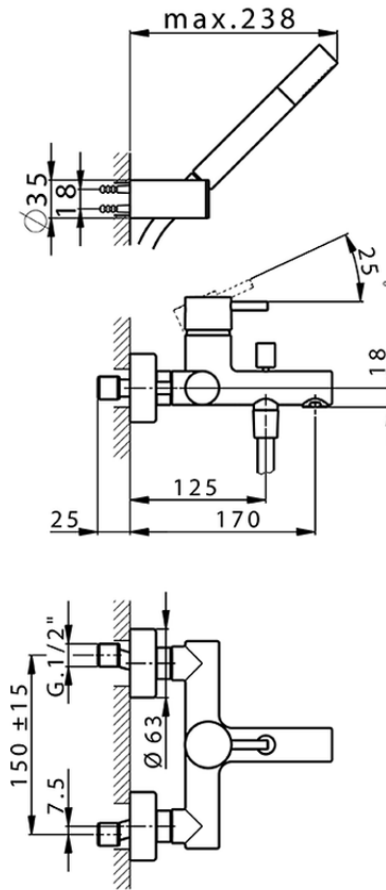

## Single lever bath mixer, with shower set NUOVA LESS\_LN000120

LN000120

<https://en.cisal.it/single-lever-bath-mixer-with-shower-set-nuova-less-ln000120>

2026-06-13