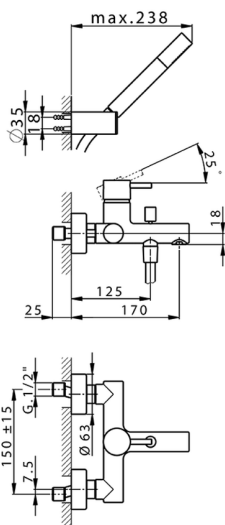

## Single lever bath mixer, with shower set NUOVA LESS\_LN000120

MODEL **LN000120**

Single lever bath mixer, with shower set, wall mounted adjustable handshower bracket, Brass minimalistic one spray handshower, 150 cm SUPREME smooth flexible hose

### CHARACTERISTICS

Cartridge Spare Parts **ZZ95435000**  
**35 mm Cartridge**

### EcoStop

EcoStop feature limits water flow to approximately 50% of maximum output with one point of resistance on setting. Push slightly past the middle stop only when full water output is required. This will save water up to 50%.