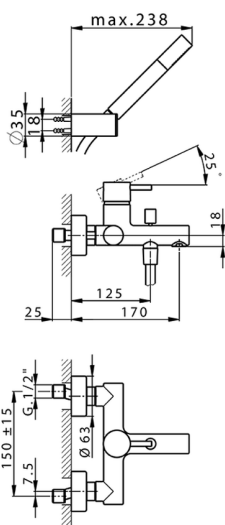

Single lever bath mixer, with shower set NUOVA LESS_LN000120

MODEL **LN000120**

Single lever bath mixer, with shower set, wall mounted adjustable handshower bracket, Brass minimalistic one spray handshower, 150 cm SUPREME smooth flexible hose

AVAILABLE FINISHINGS

-  **21** 21 Chrome
-  **2F** 2F Brushed Nickel
-  **40** 40 Matt Black
-  **4Q** 4Q Matt White

CHARACTERISTICS

Cartridge Spare Parts **ZZ95435000**
35 mm Cartridge

EcoStop

EcoStop feature limits water flow to approximately 50% of maximum output with one point of resistance on setting. Push slightly past the middle stop only when full water output is required. This will save water up to 50%.