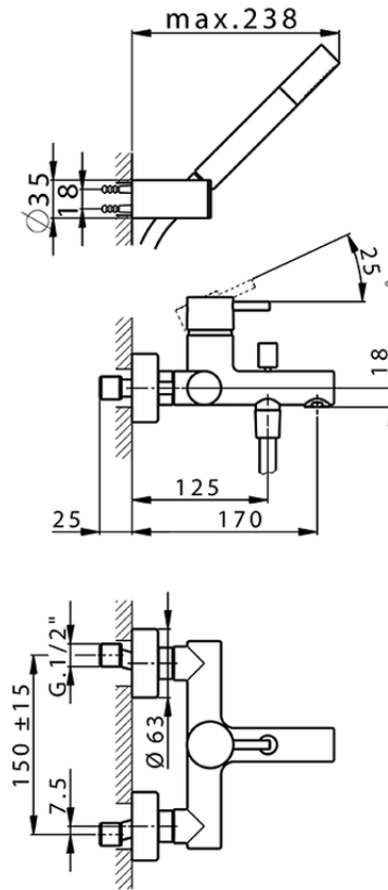

Single lever bath mixer, with shower set NUOVA LESS_LN000120

LN000120

<https://en.cisal.it/single-lever-bath-mixer-with-shower-set-nuova-less-ln000120>

2026-04-05