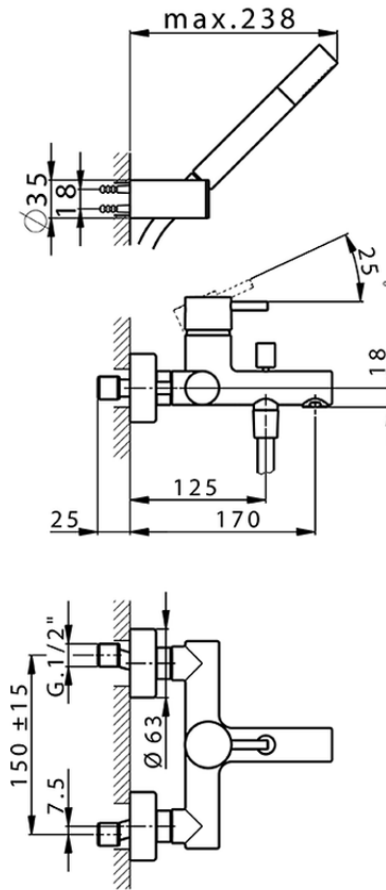

## Single lever bath mixer, with shower set NUOVA LESS\_LN000120

LN000120

<https://en.cisal.it/single-lever-bath-mixer-with-shower-set-nuova-less-ln000120>

2026-06-29