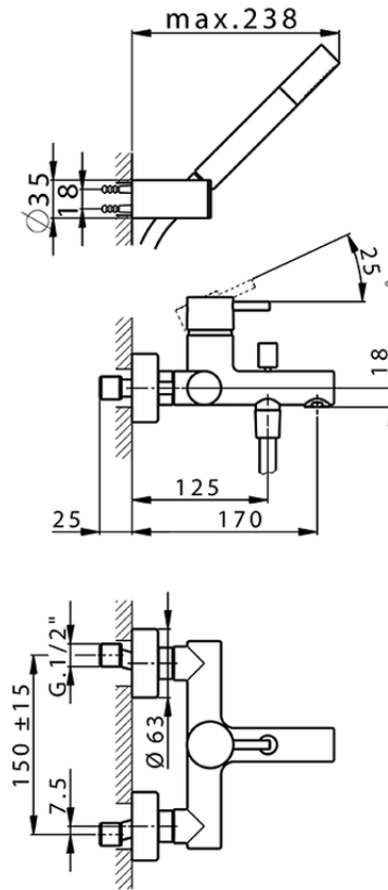

## Single lever bath mixer, with shower set NUOVA LESS\_LN000120

LN000120

<https://en.cisal.it/single-lever-bath-mixer-with-shower-set-nuova-less-ln000120>

2026-06-08