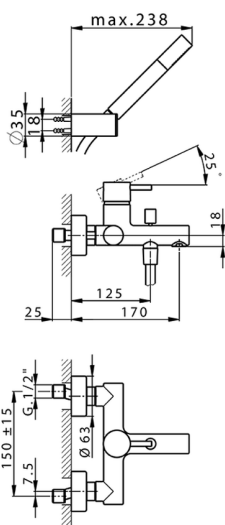

## Single lever bath mixer, with shower set NUOVA LESS\_LN000120

MODEL **LN000120**

Single lever bath mixer, with shower set, wall mounted adjustable handshower bracket, Brass minimalistic one spray handshower, 150 cm SUPREME smooth flexible hose

### CHARACTERISTICS

Cartridge Spare Parts **ZZ95435000**  
**35 mm Cartridge**