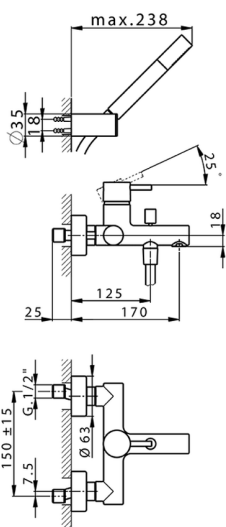

Single lever bath mixer, with shower set NUOVA LESS_LN000120

MODEL **LN000120**

Single lever bath mixer, with shower set, wall mounted adjustable handshower bracket, Brass minimalistic one spray handshower, 150 cm SUPREME smooth flexible hose

AVAILABLE FINISHINGS

-  **21** 21 Chrome
-  **2F** 2F Brushed Nickel
-  **40** 40 Matt Black
-  **4Q** 4Q Matt White

CHARACTERISTICS

Cartridge Spare Parts **ZZ95435000**
35 mm Cartridge

EcoStop

EcoStop feature limits water flow to approximately 50% of maximum output with one point of resistance on setting. Push slightly past the middle stop only when full water output is required. This will save water up to 50%.