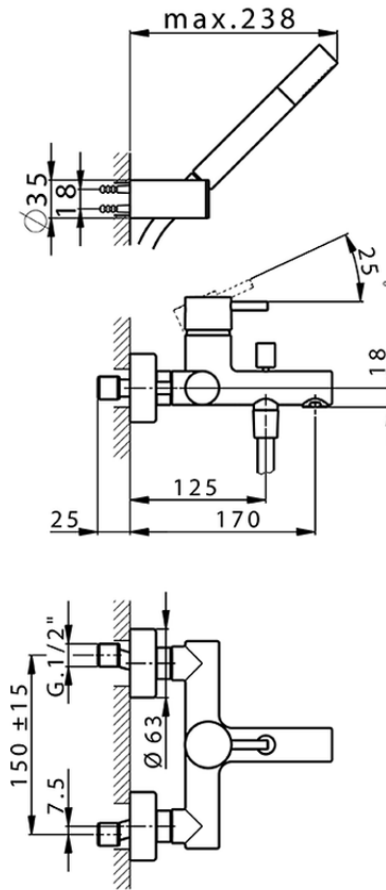

Single lever bath mixer, with shower set NUOVA LESS_LN000120

LN000120

<https://en.cisal.it/single-lever-bath-mixer-with-shower-set-nuova-less-ln000120>

2026-04-26