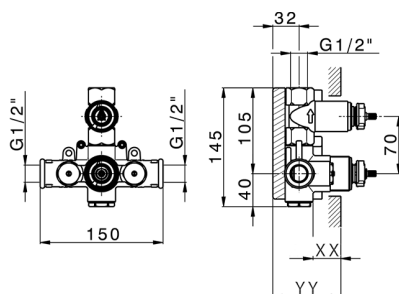

Exposed part for con.thermo.shower valve 1-outlet ROCK&ROLL_RK007300

MODEL **RK007300**

Exposed part for con.thermo.shower valve
1-outlet, stop valve, without concealed part, for items
ZA007301

AVAILABLE FINISHINGS

Concealed thermostatic shower valve, 1-outlet CONCEALED_ZA007301

MODEL **ZA007301**

Concealed thermostatic shower valve,
1-outlet, Stopvalve with 1/2" outlet, without trim kit

AVAILABLE FINISHINGS

CHARACTERISTICS

Concealed **1**
Cartridge Spare Parts **24.04A.PP**

8x20 Plus P Thermostatic Valve

Piastra/Plate/Plaque/Platte/Placa
2-3mm: XX 25-40 YY 76-91
10mm: XX 16-31 YY 65-80

Thermostatic

The Cisal thermostatic is your personal water manager, helping you to handle, control and save water and energy.