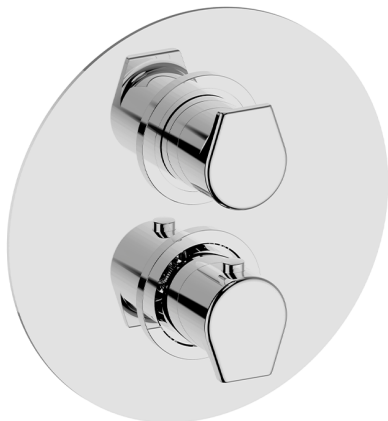

Exposed part for con.thermo.shower valve 1-outlet ROCK&ROLL_RK007300

MODEL **RK007300**

Exposed part for con.thermo.shower valve
1-outlet, stop valve, without concealed part, for items
ZA007301

AVAILABLE FINISHINGS

-  **21** 21 Chrome
-  **2F** 2F Brushed Nickel
-  **40** 40 Matt Black

CHARACTERISTICS

Installation **Concealed**
Required concealed parts **ZA007301**

Thermostatic

The Cisal thermostatic is your personal water manager, helping you to handle, control and save water and energy.

Concealed thermostatic shower valve, 1-outlet CONCEALED_ZA007301

MODEL **ZA007301**

Concealed thermostatic shower valve,
1-outlet, Stopvalve with 1/2" outlet, without trim kit

AVAILABLE FINISHINGS

CHARACTERISTICS

Concealed **1**
Cartridge Spare Parts **24.04A.PP**

8x20 Plus P Thermostatic Valve

Piastra/Plate/Plaque/Platte/Placa
2-3mm: XX 25-40 YY 76-91
10mm: XX 16-31 YY 65-80

Thermostatic

The Cisal thermostatic is your personal water manager, helping you to handle, control and save water and energy.