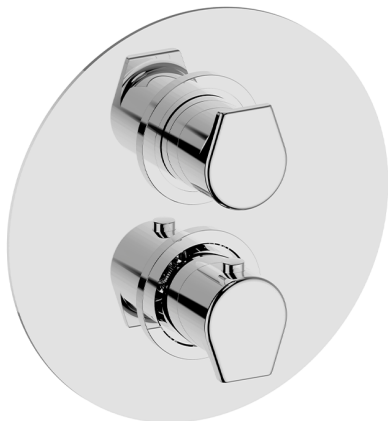

Exposed part for con.thermo.shower valve 1-outlet ROCK&ROLL_RK007300

MODEL **RK007300**

Exposed part for con.thermo.shower valve
1-outlet, stop valve, without concealed part, for items
ZA007301

AVAILABLE FINISHINGS

-  **21** 21 Chrome
-  **2F** 2F Brushed Nickel
-  **40** 40 Matt Black

CHARACTERISTICS

Installation **Concealed**
Required concealed parts **ZA007301**

Thermostatic

The Cisal thermostatic is your personal water manager, helping you to handle, control and save water and energy.

Concealed thermostatic shower valve, 1-outlet CONCEALED_ZA007301

MODEL **ZA007301**

Concealed thermostatic shower valve,
1-outlet, Stopvalve with 1/2" outlet, without trim kit

AVAILABLE FINISHINGS

CHARACTERISTICS

Concealed **1**
Cartridge Spare Parts **24.04A.PP**
8x20 Plus P Thermostatic Valve

Piastra/Plate/Plaque/Platte/Placa
2-3mm: XX 25-40 YY 76-91
10mm: XX 16-31 YY 65-80

Thermostatic

The Cisal thermostatic is your personal water manager, helping you to handle, control and save water and energy.