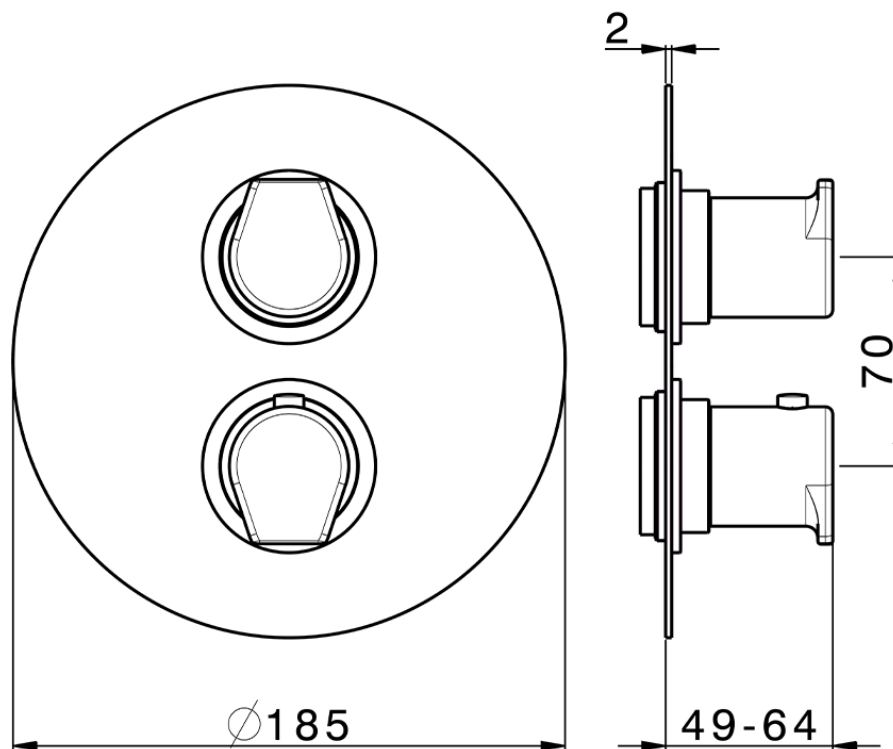

## Exposed part for con.thermo.shower valve 1-outlet ROCK&ROLL\_RK007300

RK007300

<https://en.cisal.it/exposed-part-for-con-thermo-shower-valve-1-outlet-rockroll-rk007300>

Piastra/Plate/Plaque/Platte/Placa  
 2-3mm: XX 25-40 YY 76-91  
 10mm: XX 16-31 YY 65-80

ZA007301

<https://en.cisal.it/concealed-thermostatic-shower-valve-1-outlet-concealed-za007301>

2026-06-13