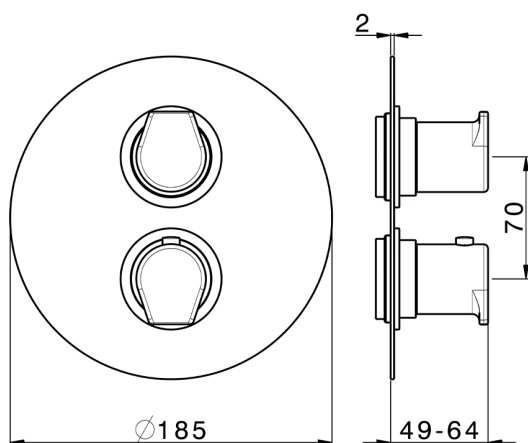

CHARACTERISTICS

Installation **Concealed**
Required concealed parts **ZA007301**

Thermostatic

The Cisal thermostatic is your personal water manager, helping you to handle, control and save water and energy.