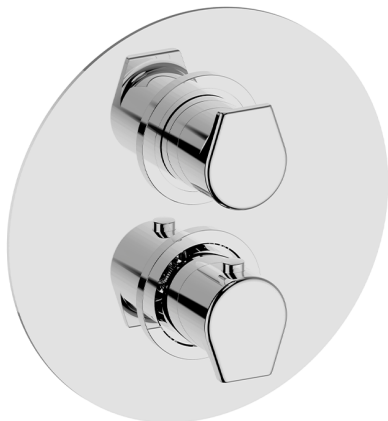

Exposed part for con.thermo.shower valve 1-outlet ROCK&ROLL_RK007300

MODEL **RK007300**

Exposed part for con.thermo.shower valve
1-outlet, stop valve, without concealed part, for items
ZA007301

AVAILABLE FINISHINGS

-  **21** 21 Chrome
-  **2F** 2F Brushed Nickel
-  **40** 40 Matt Black

CHARACTERISTICS

Installation **Concealed**
Required concealed parts **ZA007301**

Thermostatic

The Cisal thermostatic is your personal water manager, helping you to handle, control and save water and energy.

Concealed thermostatic shower valve, 1-outlet CONCEALED_ZA007301

MODEL **ZA007301**

Concealed thermostatic shower valve,
1-outlet, Stopvalve with 1/2" outlet, without trim kit

AVAILABLE FINISHINGS

04 04 Without finishing

CHARACTERISTICS

Concealed **1**
Cartridge Spare Parts **24.04A.PP**

8x20 Plus P Thermostatic Valve

Piastra/Plate/Plaque/Platte/Placa

2-3mm: XX 25-40 YY 76-91

10mm: XX 16-31 YY 65-80

Thermostatic

The Cisal thermostatic is your personal water manager, helping you to handle, control and save water and energy.