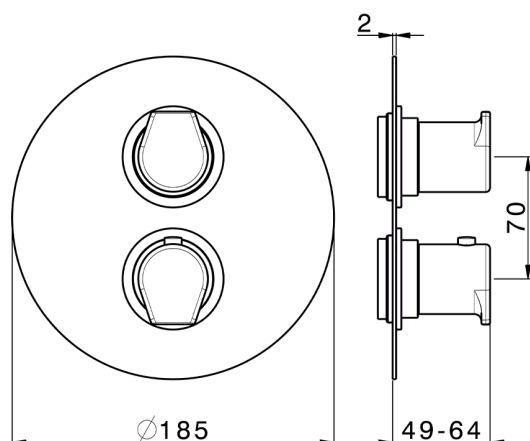

CHARACTERISTICS

Installation **Concealed**
Required concealed parts **ZA007301**

Thermostatic

The Cisal thermostatic is your personal water manager, helping you to handle, control and save water and energy.