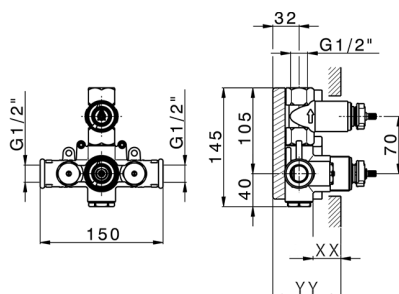

Exposed part for con.thermo.shower valve 1-outlet ROCK&ROLL_RK007300

MODEL **RK007300**

Exposed part for con.thermo.shower valve
1-outlet, stop valve, without concealed part, for items
ZA007301

AVAILABLE FINISHINGS

Concealed thermostatic shower valve, 1-outlet CONCEALED_ZA007301

MODEL **ZA007301**

Concealed thermostatic shower valve,
1-outlet, Stopvalve with 1/2" outlet, without trim kit

AVAILABLE FINISHINGS

04 04 Without finishing

CHARACTERISTICS

Concealed **1**
Cartridge Spare Parts **24.04A.PP**

8x20 Plus P Thermostatic Valve

Piastra/Plate/Plaque/Platte/Placa

2-3mm: XX 25-40 YY 76-91

10mm: XX 16-31 YY 65-80

Thermostatic

The Cisal thermostatic is your personal water manager, helping you to handle, control and save water and energy.