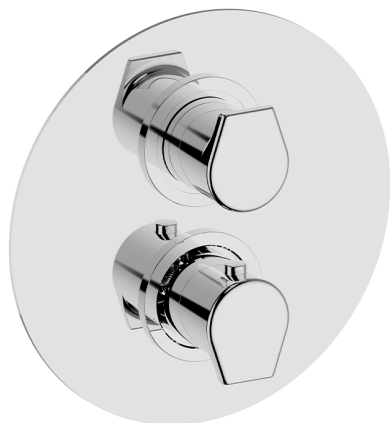

Exposed part for con.thermo.shower valve 1-outlet ROCK&ROLL_RK007300

MODEL **RK007300**

Exposed part for con.thermo.shower valve
1-outlet, stop valve, without concealed part, for items
ZA007301

AVAILABLE FINISHINGS

-  **21** 21 Chrome
-  **2F** 2F Brushed Nickel
-  **40** 40 Matt Black

CHARACTERISTICS

Installation **Concealed**
Required concealed parts **ZA007301**

Thermostatic

The Cisal thermostatic is your personal water manager, helping you to handle, control and save water and energy.

Concealed thermostatic shower valve, 1-outlet CONCEALED_ZA007301

MODEL **ZA007301**

Concealed thermostatic shower valve,
1-outlet, Stopvalve with 1/2" outlet, without trim kit

AVAILABLE FINISHINGS

CHARACTERISTICS

Concealed **1**
Cartridge Spare Parts **24.04A.PP**
8x20 Plus P Thermostatic Valve

Piastra/Plate/Plaque/Platte/Placa
2-3mm: XX 25-40 YY 76-91
10mm: XX 16-31 YY 65-80

Thermostatic

The Cisal thermostatic is your personal water manager, helping you to handle, control and save water and energy.