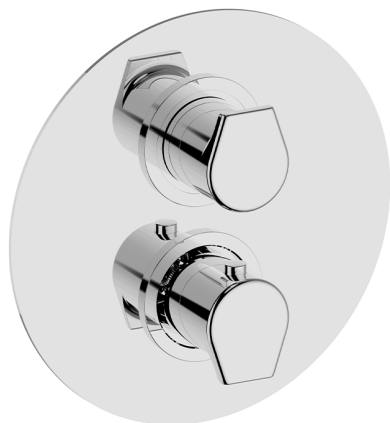

Exposed part for con.thermo.shower valve 1-outlet ROCK&ROLL_RK007300

MODEL **RK007300**

Exposed part for con.thermo.shower valve
1-outlet, stop valve, without concealed part, for items
ZA007301

AVAILABLE FINISHINGS

-  **21** 21 Chrome
-  **2F** 2F Brushed Nickel
-  **40** 40 Matt Black

CHARACTERISTICS

Installation **Concealed**
Required concealed parts **ZA007301**

Thermostatic

The Cisal thermostatic is your personal water manager, helping you to handle, control and save water and energy.

Concealed thermostatic shower valve, 1-outlet CONCEALED_ZA007301

MODEL **ZA007301**

Concealed thermostatic shower valve,
1-outlet, Stopvalve with 1/2" outlet, without trim kit

AVAILABLE FINISHINGS

04 04 Without finishing

CHARACTERISTICS

Concealed **1**
Cartridge Spare Parts **24.04A.PP**

8x20 Plus P Thermostatic Valve

Piastra/Plate/Plaque/Platte/Placa

2-3mm: XX 25-40 YY 76-91

10mm: XX 16-31 YY 65-80

Thermostatic

The Cisal thermostatic is your personal water manager, helping you to handle, control and save water and energy.