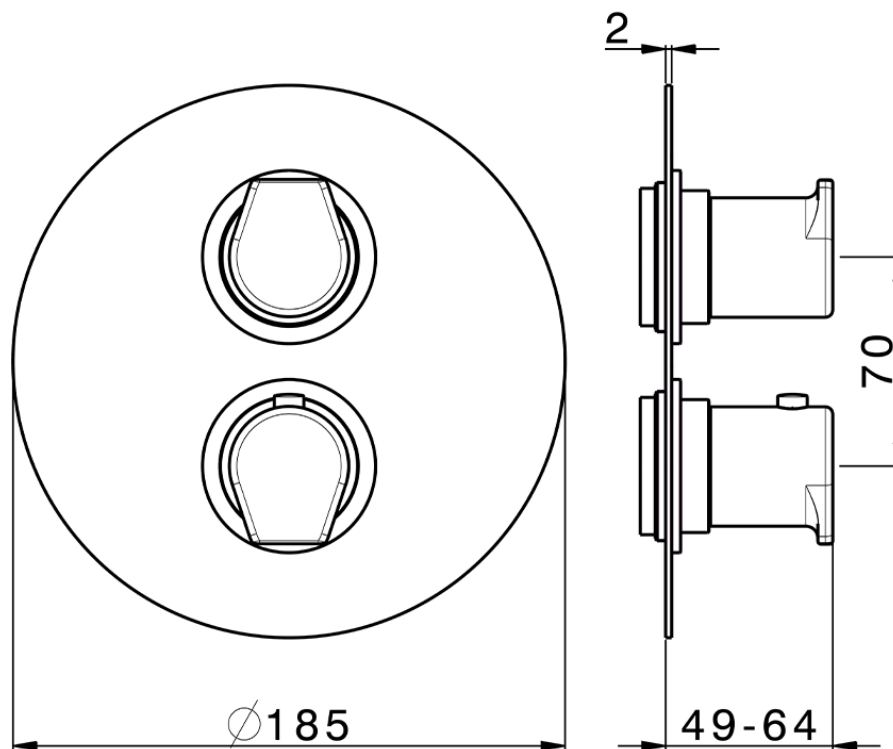

## Exposed part for con.thermo.shower valve 1-outlet ROCK&ROLL\_RK007300

RK007300

<https://en.cisal.it/exposed-part-for-con-thermo-shower-valve-1-outlet-rockroll-rk007300>

Piastra/Plate/Plaque/Platte/Placa  
 2-3mm: XX 25-40 YY 76-91  
 10mm: XX 16-31 YY 65-80

ZA007301

<https://en.cisal.it/concealed-thermostatic-shower-valve-1-outlet-concealed-za007301>

2026-04-25