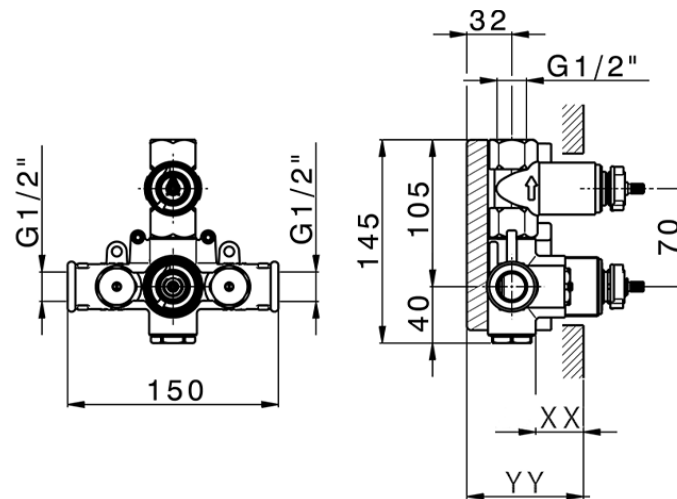

Exposed part for con.thermo.shower valve 1-outlet ROCK&ROLL_RK007300

RK007300

<https://en.cisal.it/exposed-part-for-con-thermo-shower-valve-1-outlet-rockroll-rk007300>

Piastra/Plate/Plaque/Platte/Placa
 2-3mm: XX 25-40 YY 76-91
 10mm: XX 16-31 YY 65-80

ZA007301

<https://en.cisal.it/concealed-thermostatic-shower-valve-1-outlet-concealed-za007301>

2026-06-08