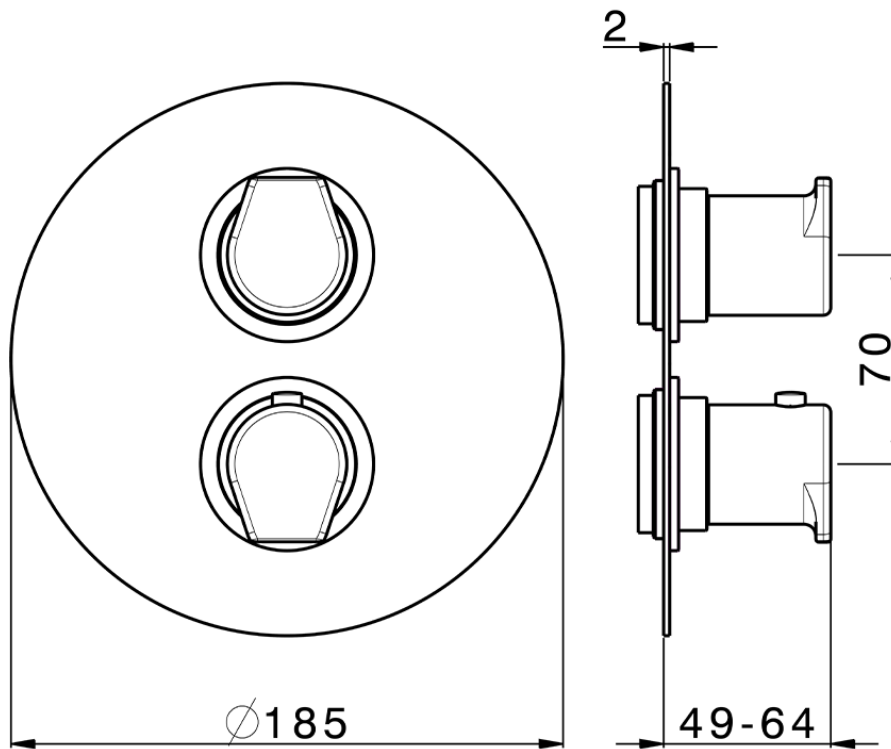

## Exposed part for con.thermo.shower valve 1-outlet ROCK&ROLL\_RK007300

RK007300

<https://en.cisal.it/exposed-part-for-con-thermo-shower-valve-1-outlet-rockroll-rk007300>

Piastra/Plate/Plaque/Platte/Placa  
 2-3mm: XX 25-40 YY 76-91  
 10mm: XX 16-31 YY 65-80

ZA007301

<https://en.cisal.it/concealed-thermostatic-shower-valve-1-outlet-concealed-za007301>

2026-05-19