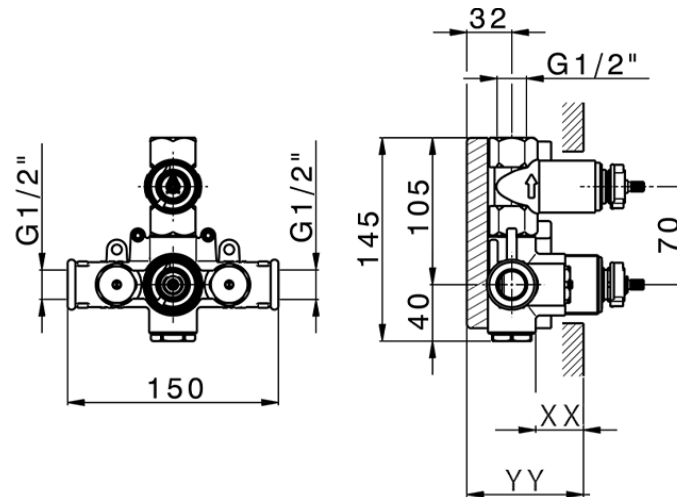

## Exposed part for con.thermo.shower valve 1-outlet ROCK&ROLL\_RK007300

RK007300

<https://en.cisal.it/exposed-part-for-con-thermo-shower-valve-1-outlet-rockroll-rk007300>

Piastra/Plate/Plaque/Platte/Placa  
 2-3mm: XX 25-40 YY 76-91  
 10mm: XX 16-31 YY 65-80

ZA007301

<https://en.cisal.it/concealed-thermostatic-shower-valve-1-outlet-concealed-za007301>

2026-04-25