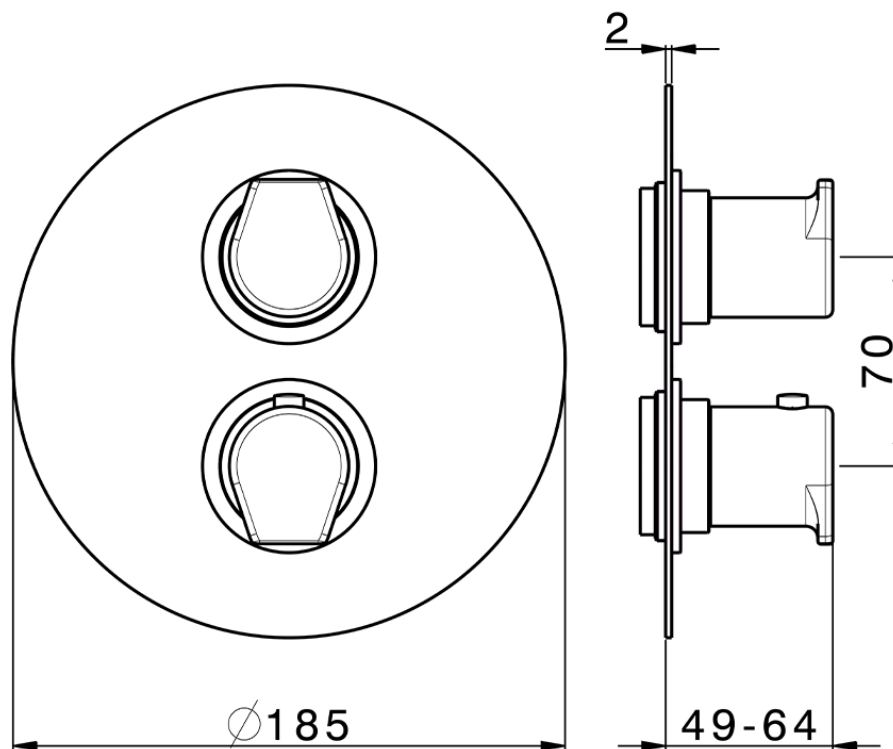

Exposed part for con.thermo.shower valve 1-outlet ROCK&ROLL_RK007300

RK007300

<https://en.cisal.it/exposed-part-for-con-thermo-shower-valve-1-outlet-rockroll-rk007300>

Piastra/Plate/Plaque/Platte/Placa
 2-3mm: XX 25-40 YY 76-91
 10mm: XX 16-31 YY 65-80

ZA007301

<https://en.cisal.it/concealed-thermostatic-shower-valve-1-outlet-concealed-za007301>

2026-06-08