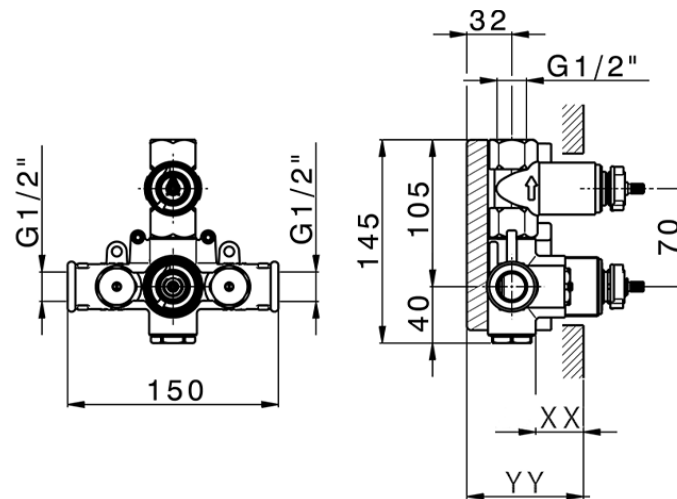

## Exposed part for con.thermo.shower valve 1-outlet ROCK&ROLL\_RK007300

RK007300

<https://en.cisal.it/exposed-part-for-con-thermo-shower-valve-1-outlet-rockroll-rk007300>

Piastra/Plate/Plaque/Platte/Placa  
 2-3mm: XX 25-40 YY 76-91  
 10mm: XX 16-31 YY 65-80

ZA007301

<https://en.cisal.it/concealed-thermostatic-shower-valve-1-outlet-concealed-za007301>

2026-05-19