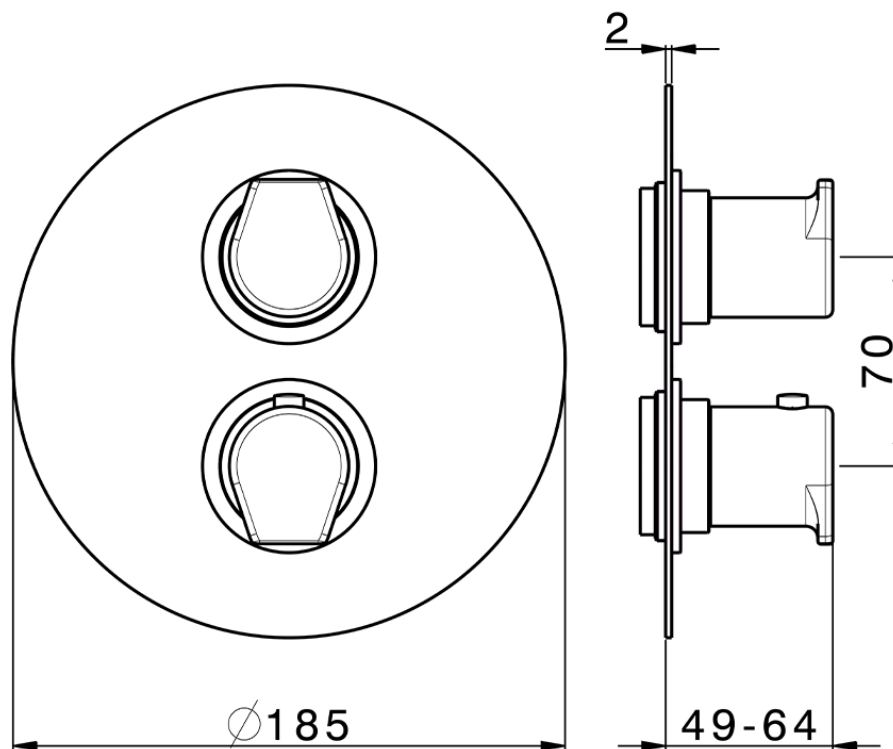

## Exposed part for con.thermo.shower valve 1-outlet ROCK&ROLL\_RK007300

RK007300

<https://en.cisal.it/exposed-part-for-con-thermo-shower-valve-1-outlet-rockroll-rk007300>

Piastra/Plate/Plaque/Platte/Placa  
 2-3mm: XX 25-40 YY 76-91  
 10mm: XX 16-31 YY 65-80

ZA007301

<https://en.cisal.it/concealed-thermostatic-shower-valve-1-outlet-concealed-za007301>

2026-04-03