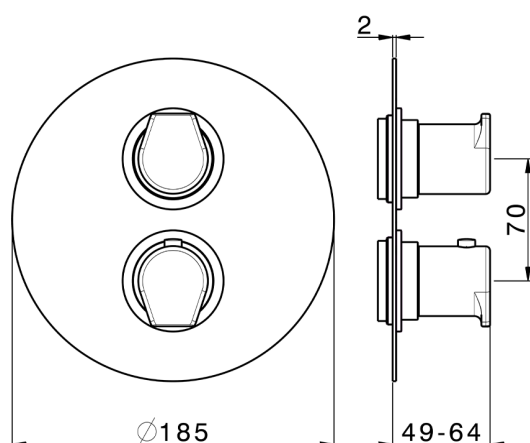

CHARACTERISTICS

Installation **Concealed**
Required concealed parts **ZA007301**

Thermostatic

The Cisal thermostatic is your personal water manager, helping you to handle, control and save water and energy.