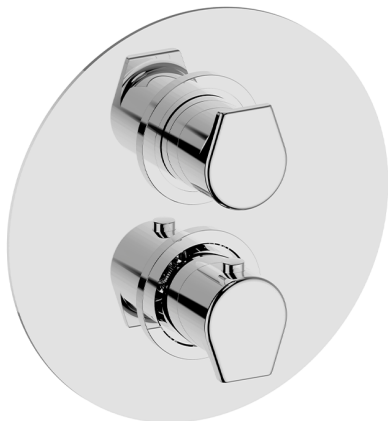

## Exposed part for con.thermo.shower valve 1-outlet ROCK&ROLL\_RK007300

MODEL **RK007300**

Exposed part for con.thermo.shower valve  
1-outlet, stop valve, without concealed part, for items  
ZA007301

## Concealed thermostatic shower valve, 1-outlet CONCEALED\_ZA007301

MODEL **ZA007301**

Concealed thermostatic shower valve,  
1-outlet, Stopvalve with 1/2" outlet, without trim kit

AVAILABLE FINISHINGS

**04** 04 Without finishing

CHARACTERISTICS

Concealed **1**  
Cartridge Spare Parts **24.04A.PP**

**8x20 Plus P Thermostatic Valve**

Piastra/Plate/Plaque/Platte/Placa  
2-3mm: XX 25-40 YY 76-91  
10mm: XX 16-31 YY 65-80