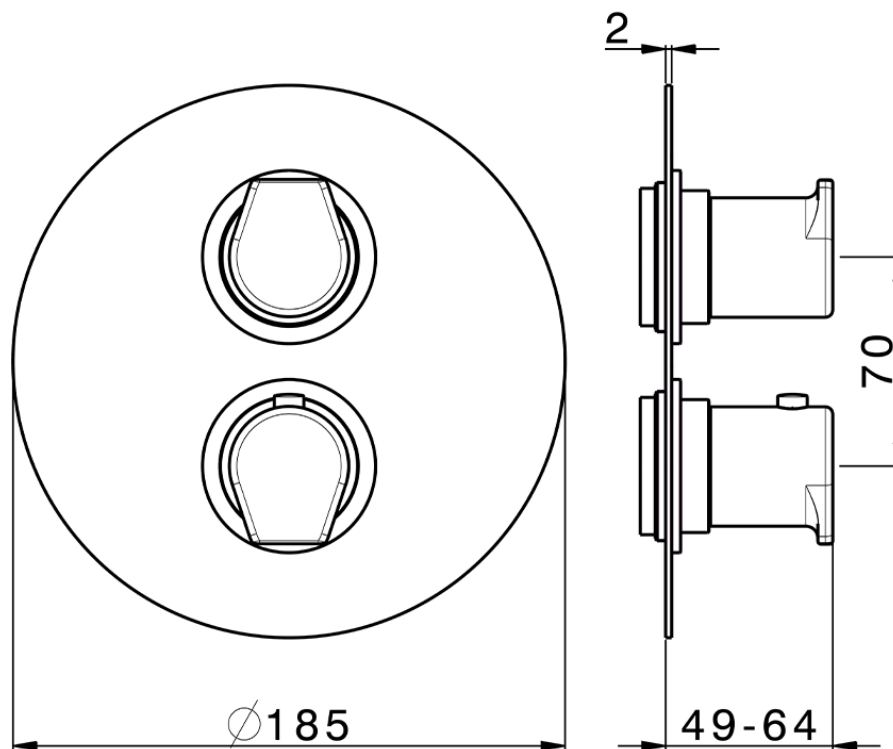

## Exposed part for con.thermo.shower valve 1-outlet ROCK&ROLL\_RK007300

RK007300

<https://en.cisal.it/exposed-part-for-con-thermo-shower-valve-1-outlet-rockroll-rk007300>

Piastra/Plate/Plaque/Platte/Placa  
 2-3mm: XX 25-40 YY 76-91  
 10mm: XX 16-31 YY 65-80

ZA007301

<https://en.cisal.it/concealed-thermostatic-shower-valve-1-outlet-concealed-za007301>

2026-04-26