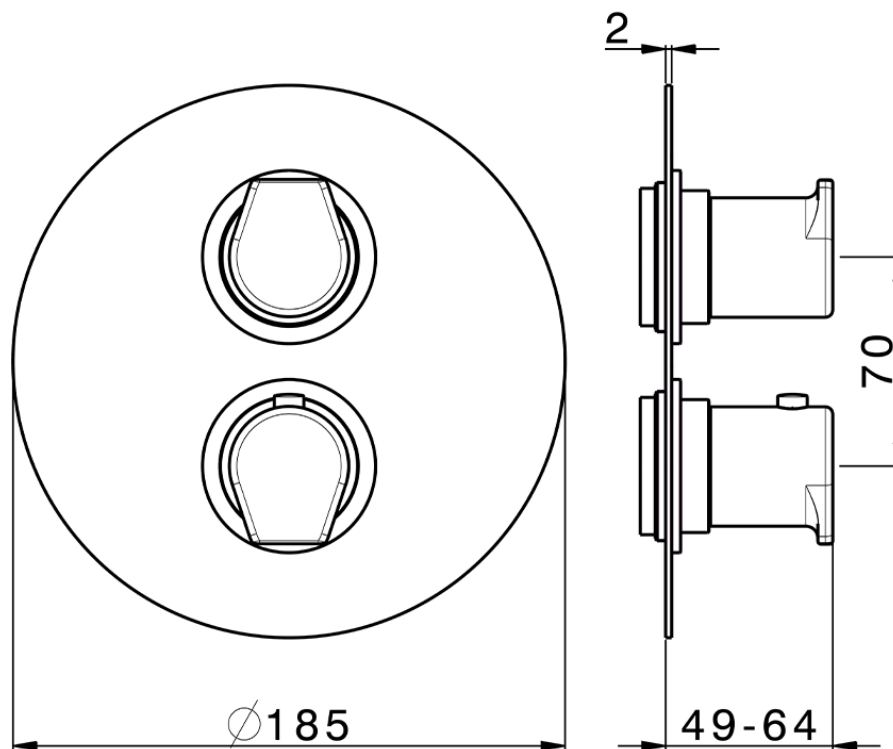

## Exposed part for con.thermo.shower valve 1-outlet ROCK&ROLL\_RK007300

RK007300

<https://en.cisal.it/exposed-part-for-con-thermo-shower-valve-1-outlet-rockroll-rk007300>

Piastra/Plate/Plaque/Platte/Placa  
 2-3mm: XX 25-40 YY 76-91  
 10mm: XX 16-31 YY 65-80

ZA007301

<https://en.cisal.it/concealed-thermostatic-shower-valve-1-outlet-concealed-za007301>

2026-06-14