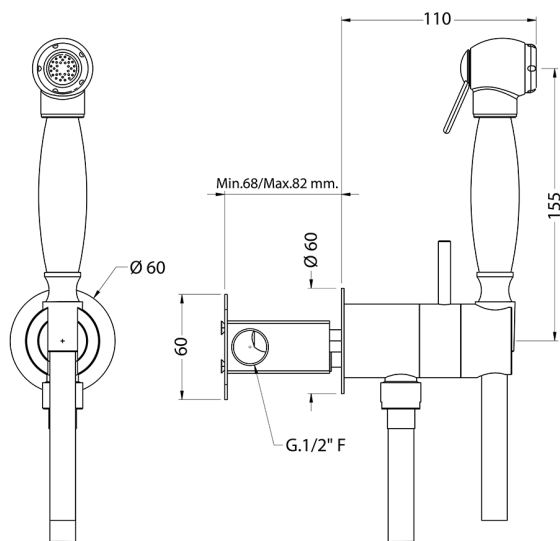

Bidet handshower set HYGENIC SHOWERS_AR007945

MODEL **AR007945**

Bidet handshower set, round wall bracket, gradual mixing of hot & cold water, with concealed part, Brass Bidet handshower - 120 cm PVC flexible hose

AVAILABLE FINISHINGS

-  **21** 21 Chrome
-  **2P** 2P Rose Gold

CHARACTERISTICS

Bidet handshower

Hygienic Spray

Multi-jets hygienic hand shower, for personal hygiene care.

Mixed Water

The Cisal Mixed Water system enables the gradual mixing of hot and cold water.