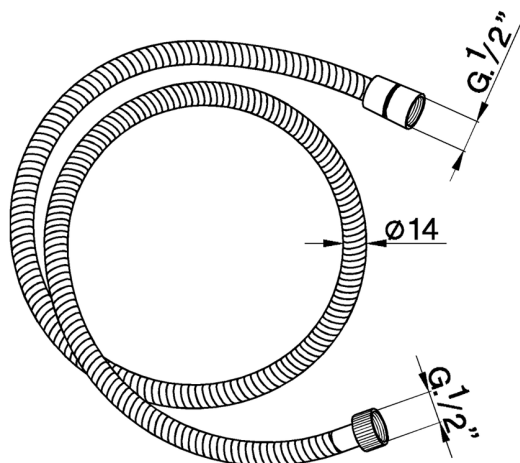

Flexible hose SHOWER_ZA009010

MODEL **ZA009010**

Flexible hose, 150 cm Brass Flexible Hose

AVAILABLE FINISHINGS

-  **21** 21 Chrome
-  **24** 24 Gold
-  **26** 26 Old Copper
-  **27** 27 Old Bronze
-  **2A** 2A Satin Brushed Nickel
-  **2B** 2B Polished Nickel