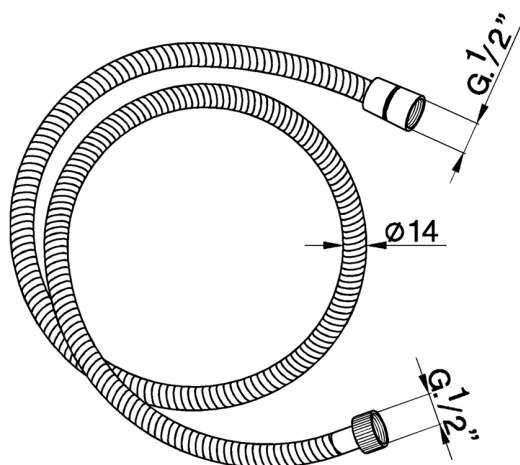

Flexible hose SHOWER_ZA009010

MODEL **ZA009010**

Flexible hose, 150 cm Brass Flexible Hose

AVAILABLE FINISHINGS

-  **21** 21 Chrome
-  **24** 24 Gold
-  **26** 26 Old Copper
-  **27** 27 Old Bronze
-  **2A** 2A Satin Brushed Nickel
-  **2B** 2B Polished Nickel