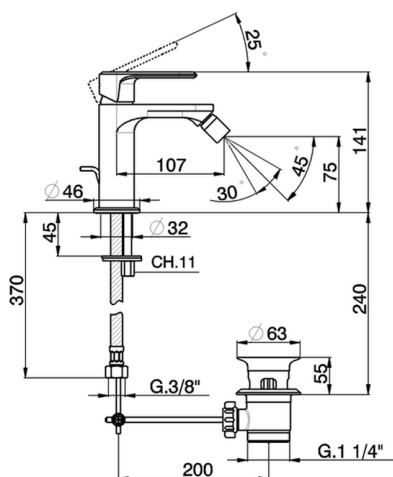

## Single lever bidet mixer LINEAVIVA\_LV000550

MODEL **LV000550**

Single lever bidet mixer, with automatic 1"1/4 automatic pop-up waste, G.3/8" stainless steel flexible hoses

### CHARACTERISTICS

Cartridge Spare Parts **ZZ96550000**

**25 mm Cartridge**

## Single lever bidet mixer LINEAVIVA\_LV000550

LV000550

<https://en.cisal.it/single-lever-bidet-mixer-lineaviva-lv000550>

2026-05-17