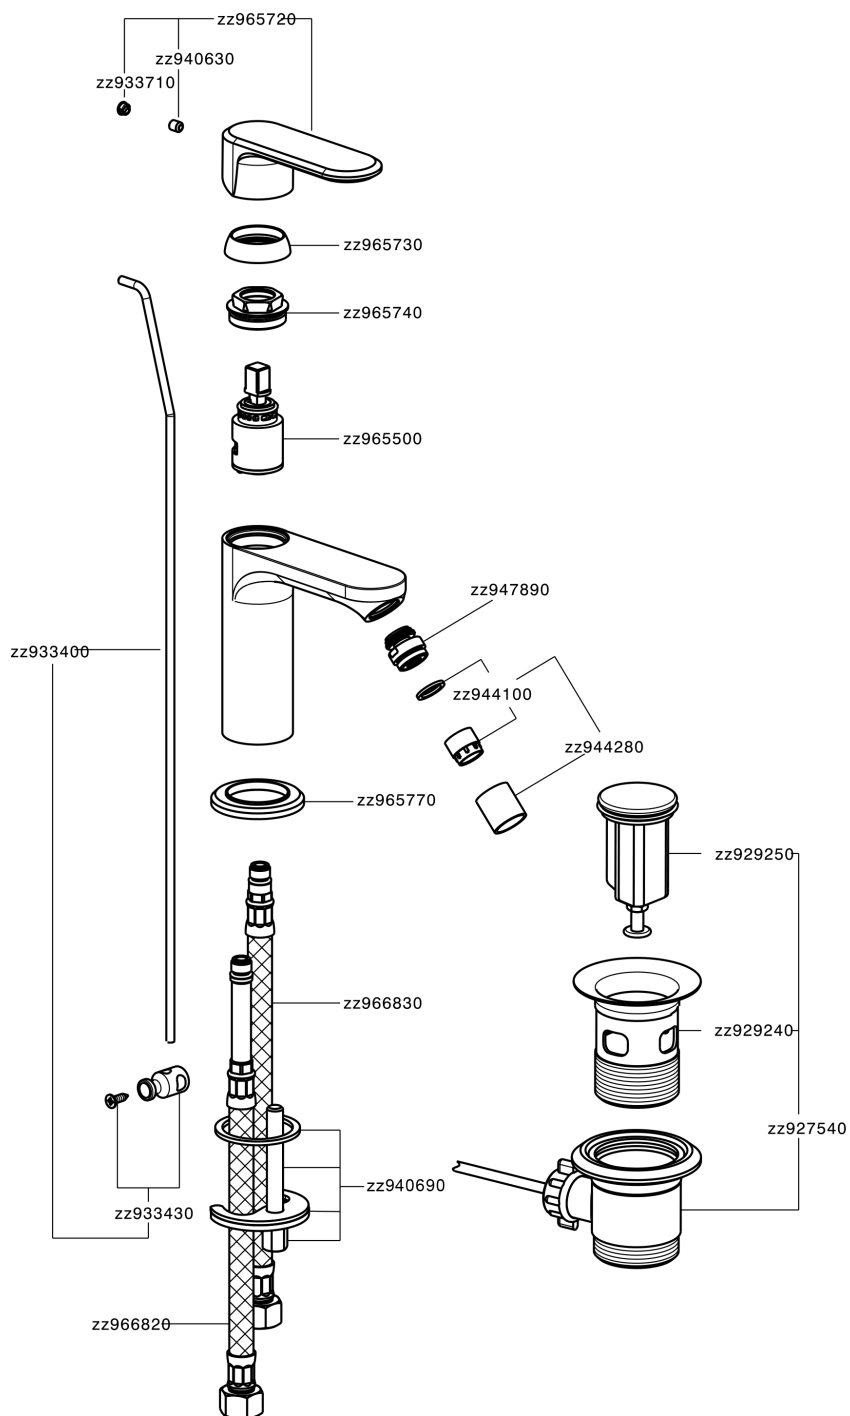

Single lever bidet mixer LINEAVIVA_LV000550

MODEL **LV000550**

Single lever bidet mixer, with automatic 1"1/4 automatic pop-up waste, G.3/8" stainless steel flexible hoses

AVAILABLE FINISHINGS

-  **21** 21 Chrome
-  **2B** 2B Polished Nickel
-  **2F** 2F Brushed Nickel
-  **40** 40 Matt Black
-  **4Q** 4Q Matt White

CHARACTERISTICS

Cartridge Spare Parts **ZZ96550000**

25 mm Cartridge

Single lever bidet mixer LINEAVIVA_LV000550

LV000550

<https://en.cisal.it/single-lever-bidet-mixer-lineaviva-lv000550>

2026-04-05