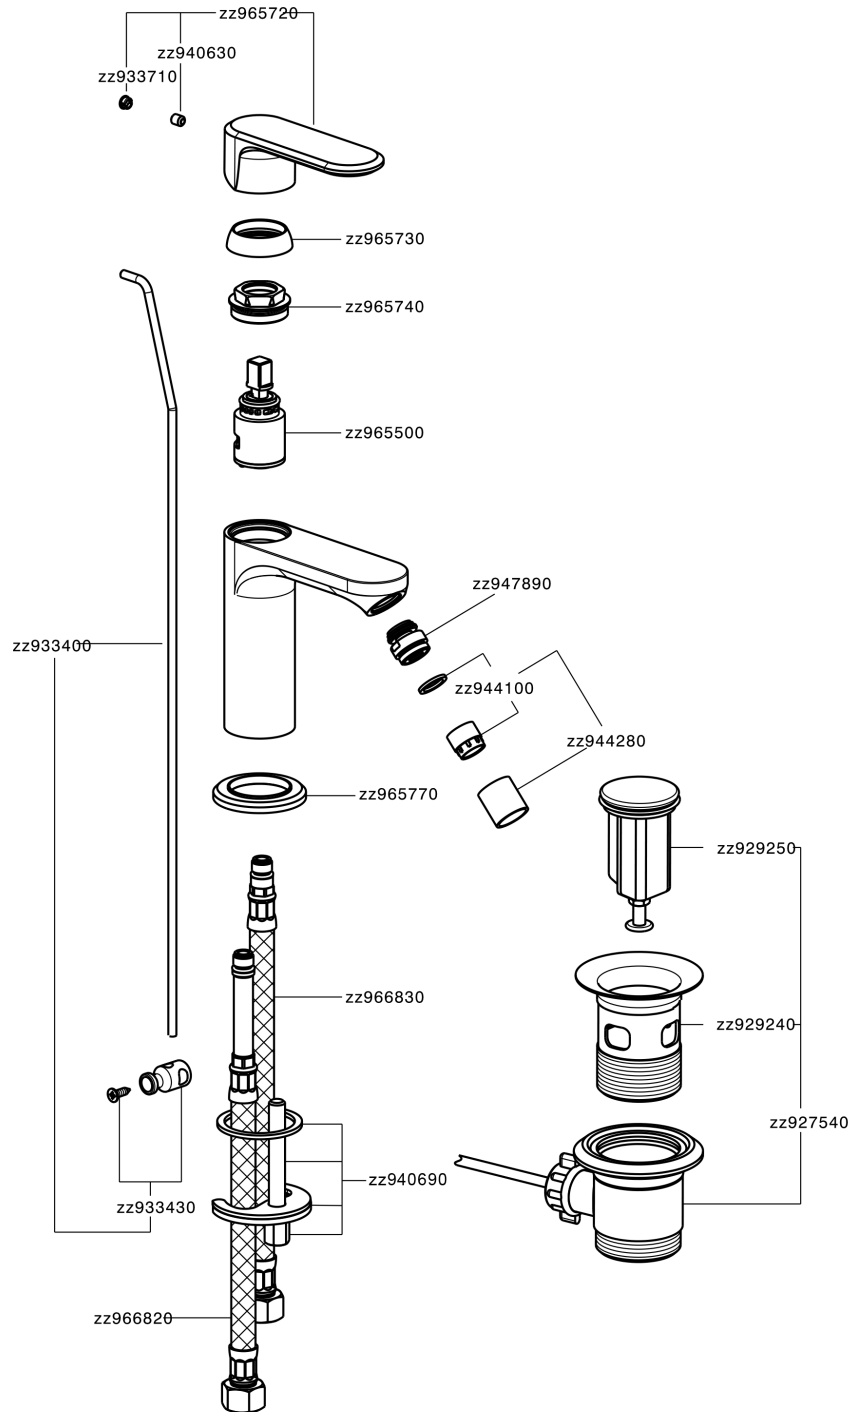

Single lever bidet mixer LINEAVIVA_LV000550

LV000550

<https://en.cisal.it/single-lever-bidet-mixer-lineaviva-lv000550>

2026-05-17