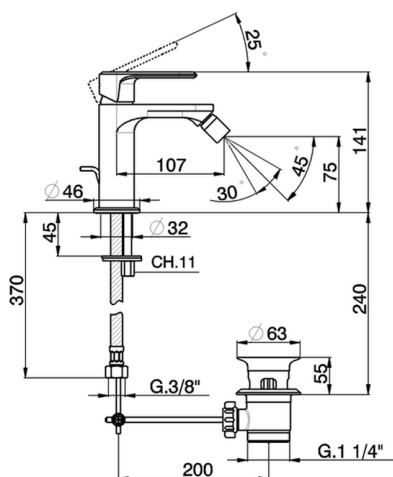

Single lever bidet mixer LINEAVIVA_LV000550

MODEL **LV000550**

Single lever bidet mixer, with automatic 1"1/4 automatic pop-up waste, G.3/8" stainless steel flexible hoses

AVAILABLE FINISHINGS

-  **21** 21 Chrome
-  **2B** 2B Polished Nickel
-  **2F** 2F Brushed Nickel
-  **40** 40 Matt Black
-  **4Q** 4Q Matt White

CHARACTERISTICS

Cartridge Spare Parts **ZZ96550000**

25 mm Cartridge

Single lever bidet mixer LINEAVIVA_LV000550

LV000550

<https://en.cisal.it/single-lever-bidet-mixer-lineaviva-lv000550>

2026-06-14