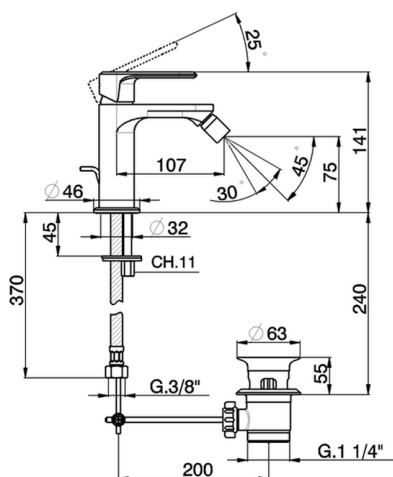

Single lever bidet mixer LINEAVIVA_LV000550

MODEL **LV000550**

Single lever bidet mixer, with automatic 1"1/4 automatic pop-up waste, G.3/8" stainless steel flexible hoses

AVAILABLE FINISHINGS

-  **21** 21 Chrome
-  **2B** 2B Polished Nickel
-  **2F** 2F Brushed Nickel
-  **40** 40 Matt Black
-  **4Q** 4Q Matt White

CHARACTERISTICS

Cartridge Spare Parts **ZZ96550000**

25 mm Cartridge

Single lever bidet mixer LINEAVIVA_LV000550

LV000550

<https://en.cisal.it/single-lever-bidet-mixer-lineaviva-lv000550>

2026-04-26