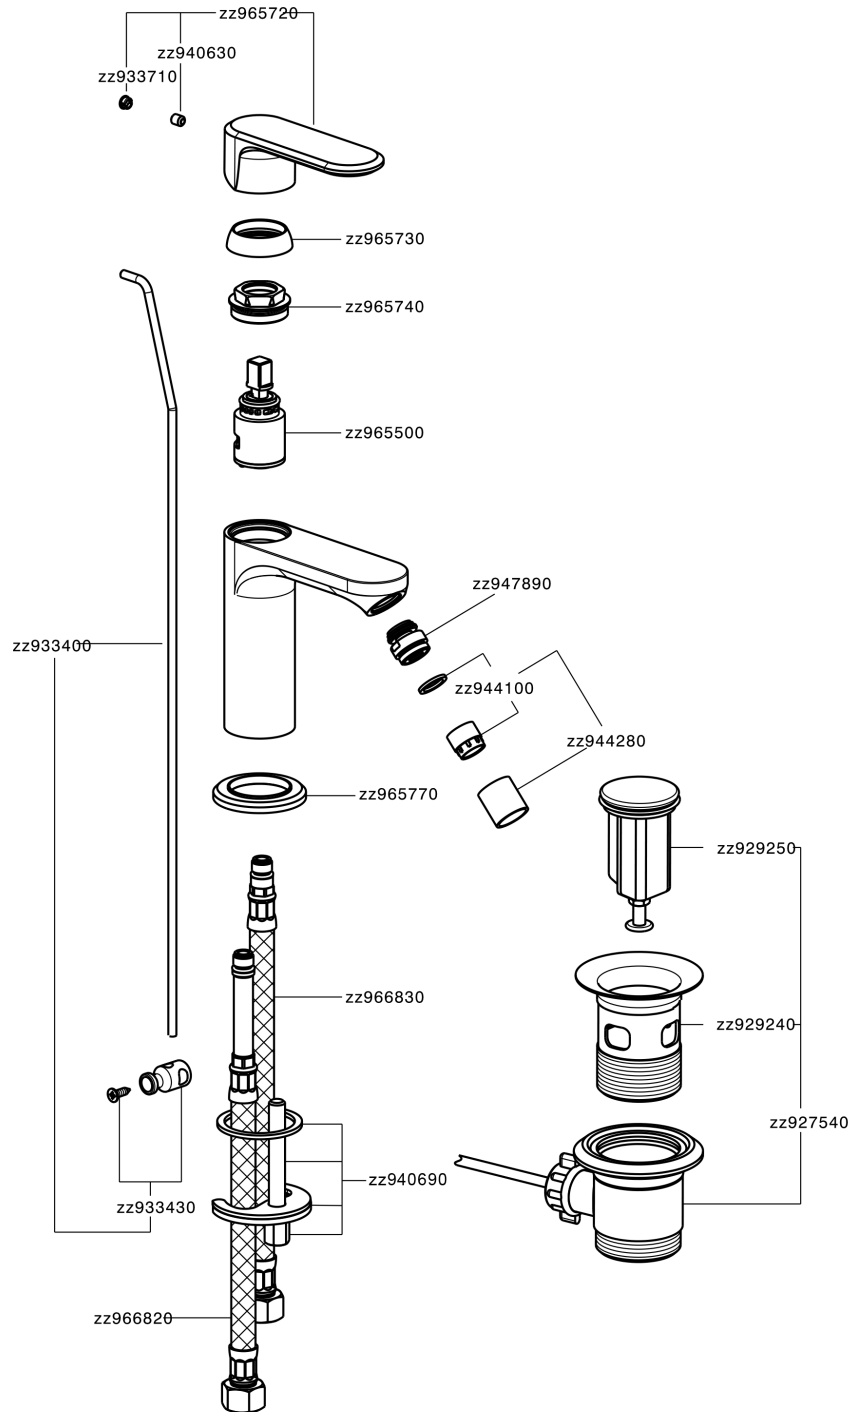

## Single lever bidet mixer LINEAVIVA\_LV000550

MODEL **LV000550**

Single lever bidet mixer, with automatic 1"1/4 automatic pop-up waste, G.3/8" stainless steel flexible hoses

### CHARACTERISTICS

Cartridge Spare Parts **ZZ96550000**

**25 mm Cartridge**

## Single lever bidet mixer LINEAVIVA\_LV000550

LV000550

<https://en.cisal.it/single-lever-bidet-mixer-lineaviva-lv000550>

2026-05-17