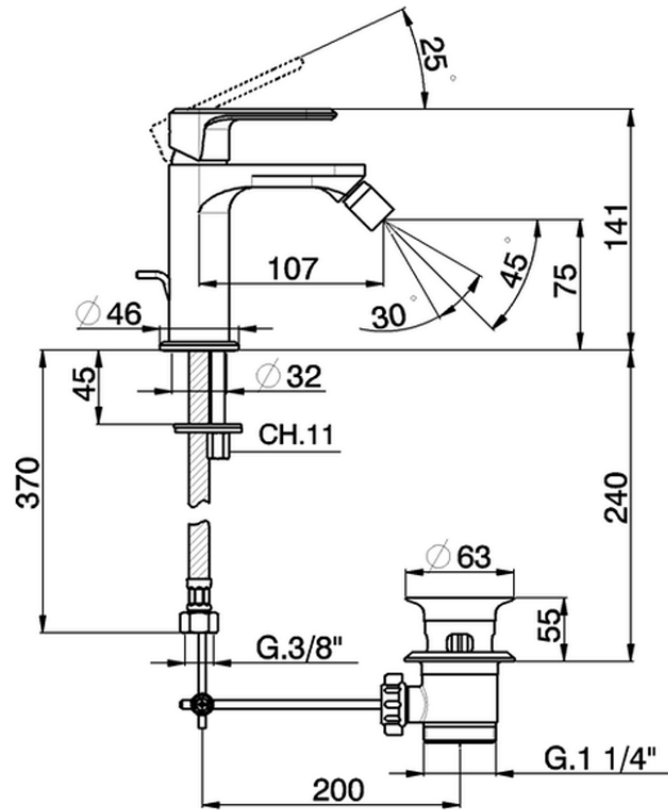

## Single lever bidet mixer LINEAVIVA\_LV000550

LV000550

<https://en.cisal.it/single-lever-bidet-mixer-lineaviva-lv000550>

2026-04-05