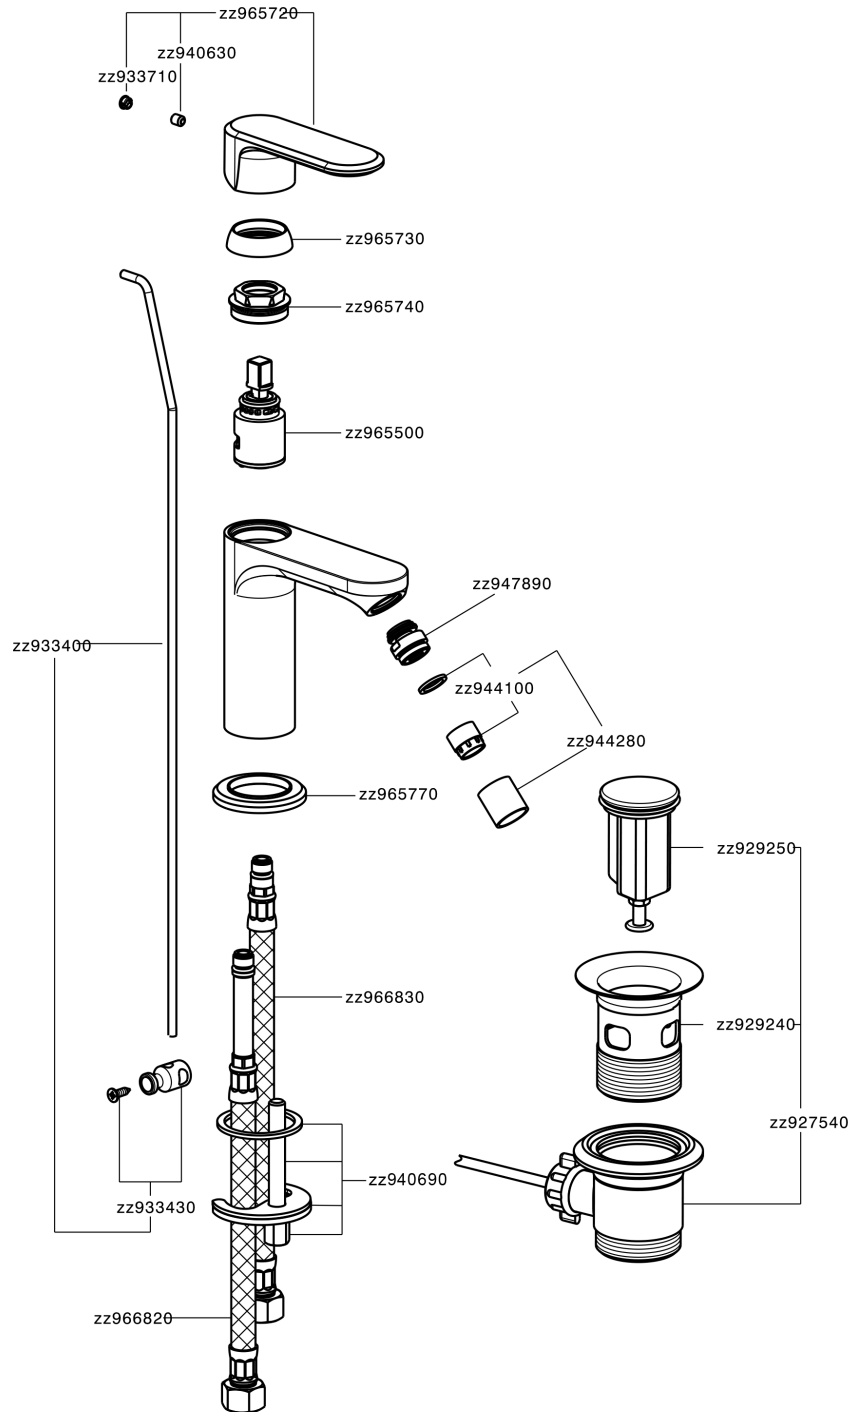

## Single lever bidet mixer LINEAVIVA\_LV000550

MODEL **LV000550**

Single lever bidet mixer, with automatic 1"1/4 automatic pop-up waste, G.3/8" stainless steel flexible hoses

### CHARACTERISTICS

Cartridge Spare Parts **ZZ96550000**

**25 mm Cartridge**

## Single lever bidet mixer LINEAVIVA\_LV000550

LV000550

<https://en.cisal.it/single-lever-bidet-mixer-lineaviva-lv000550>

2026-06-13