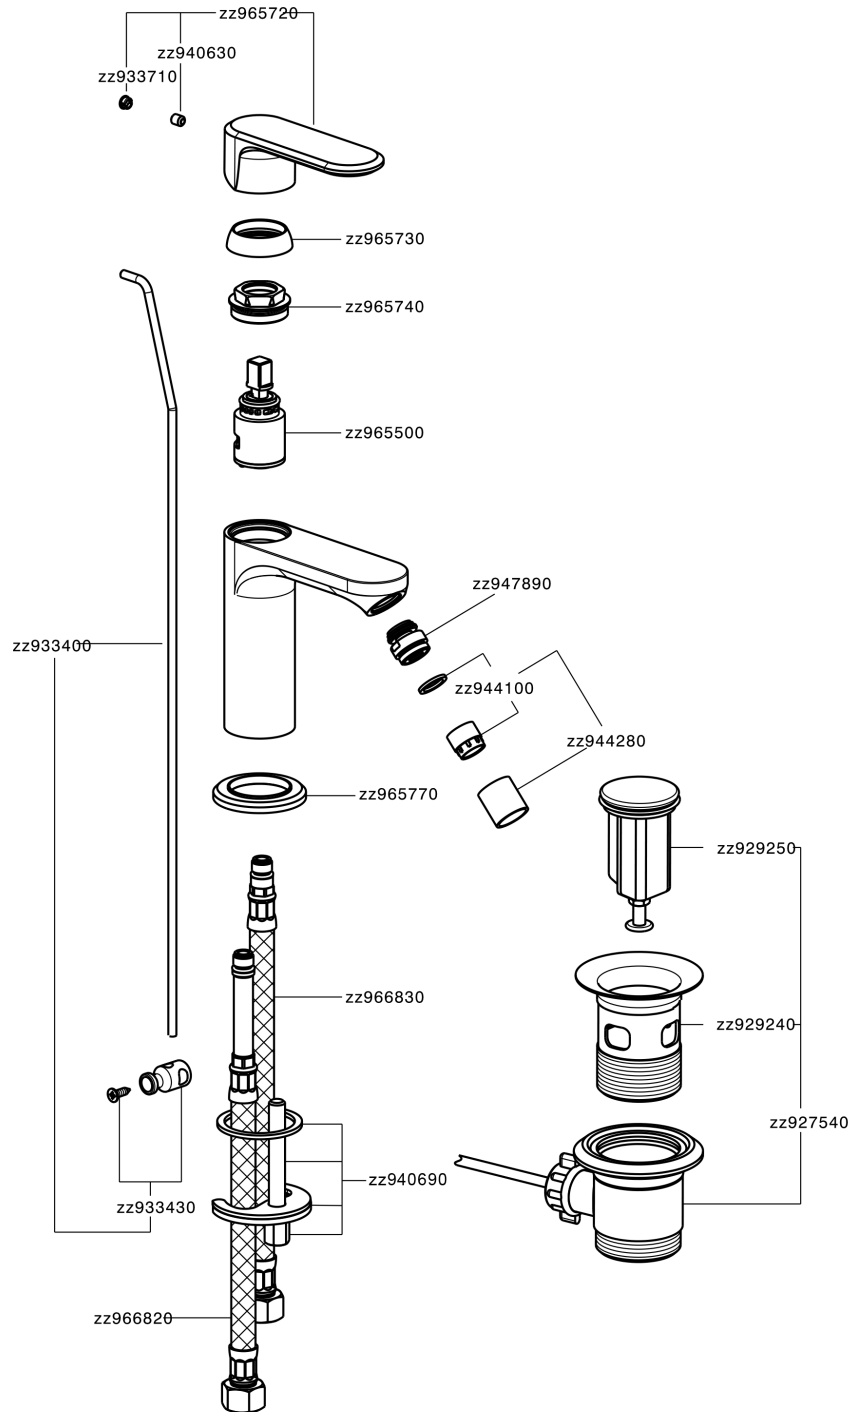

## Single lever bidet mixer LINEAVIVA\_LV000550

MODEL **LV000550**

Single lever bidet mixer, with automatic 1"1/4 automatic pop-up waste, G.3/8" stainless steel flexible hoses

### CHARACTERISTICS

Cartridge Spare Parts **ZZ96550000**

**25 mm Cartridge**

## Single lever bidet mixer LINEAVIVA\_LV000550

LV000550

<https://en.cisal.it/single-lever-bidet-mixer-lineaviva-lv000550>

2026-04-06