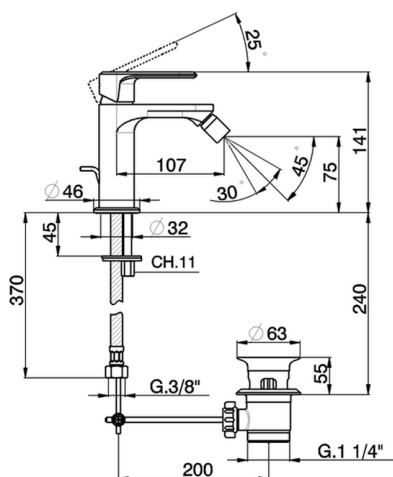

## Single lever bidet mixer LINEAVIVA\_LV000550

MODEL **LV000550**

Single lever bidet mixer, with automatic 1"1/4 automatic pop-up waste, G.3/8" stainless steel flexible hoses

### CHARACTERISTICS

Cartridge Spare Parts **ZZ96550000**

**25 mm Cartridge**

## Single lever bidet mixer LINEAVIVA\_LV000550

LV000550

<https://en.cisal.it/single-lever-bidet-mixer-lineaviva-lv000550>

2026-04-06