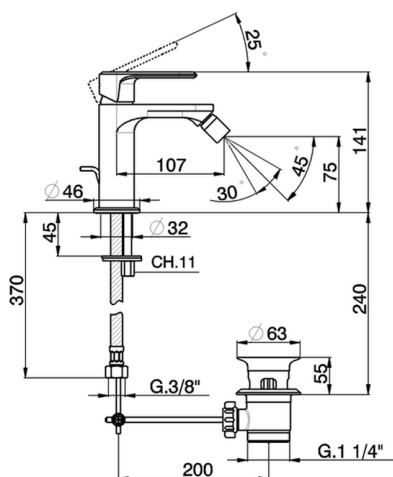

## Single lever bidet mixer LINEAVIVA\_LV000550

MODEL **LV000550**

Single lever bidet mixer, with automatic 1"1/4 automatic pop-up waste, G.3/8" stainless steel flexible hoses

### CHARACTERISTICS

Cartridge Spare Parts **ZZ96550000**

**25 mm Cartridge**

## Single lever bidet mixer LINEAVIVA\_LV000550

LV000550

<https://en.cisal.it/single-lever-bidet-mixer-lineaviva-lv000550>

2026-06-13