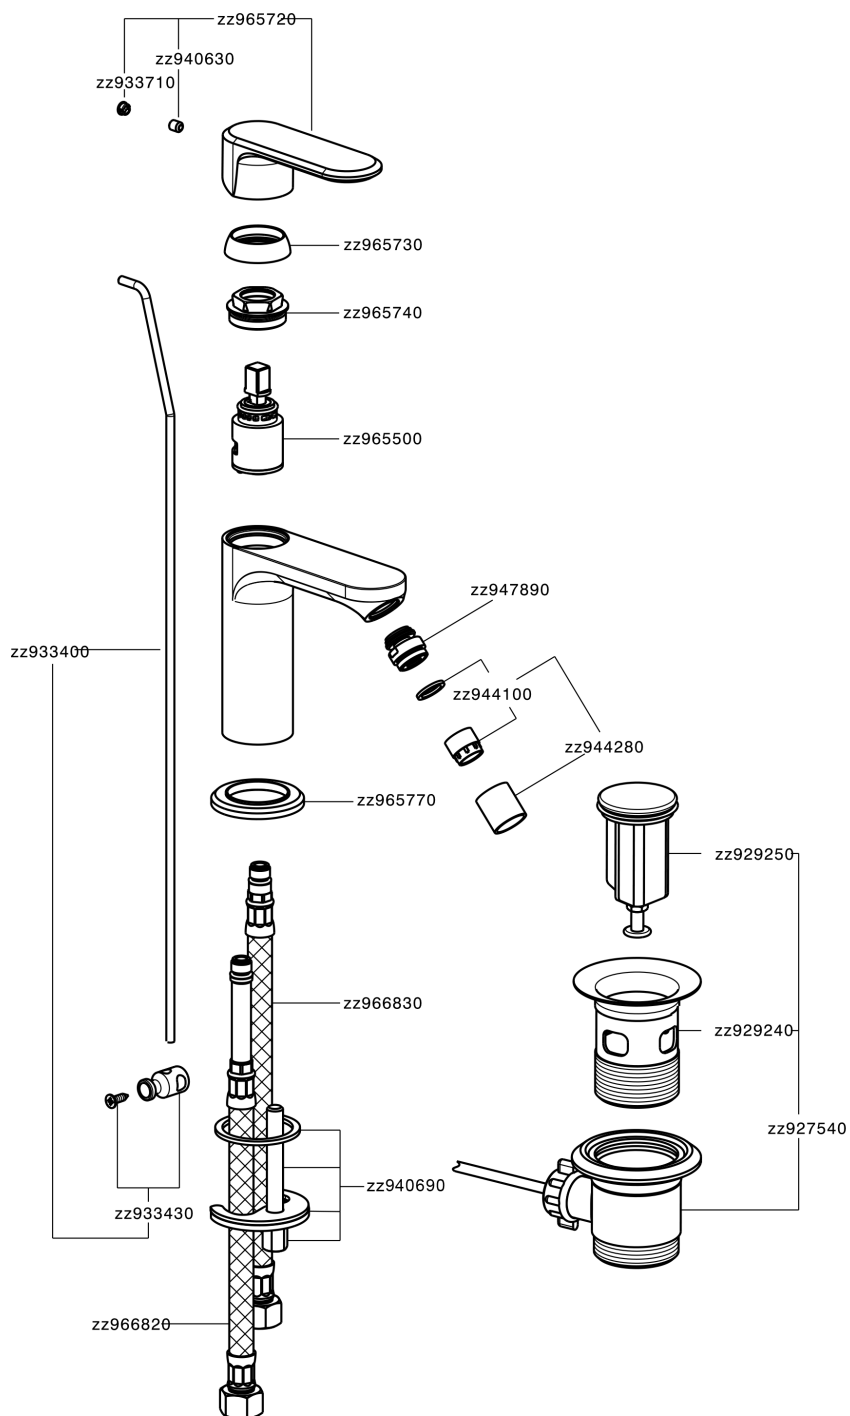

Single lever bidet mixer LINEAVIVA_LV000550

LV000550

<https://en.cisal.it/single-lever-bidet-mixer-lineaviva-lv000550>

2026-06-13