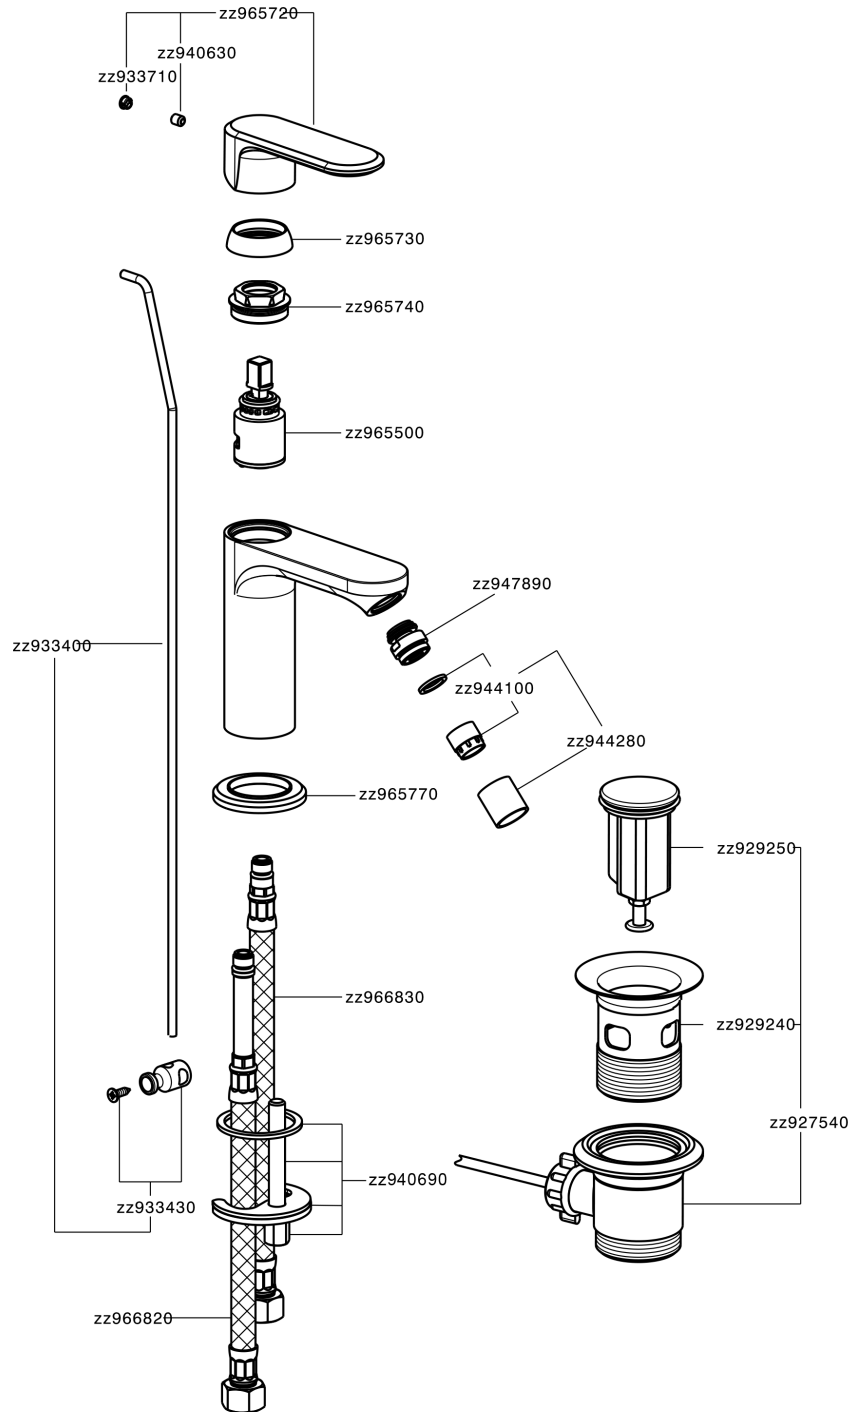

Single lever bidet mixer LINEAVIVA_LV000550

LV000550

<https://en.cisal.it/single-lever-bidet-mixer-lineaviva-lv000550>

2026-04-26