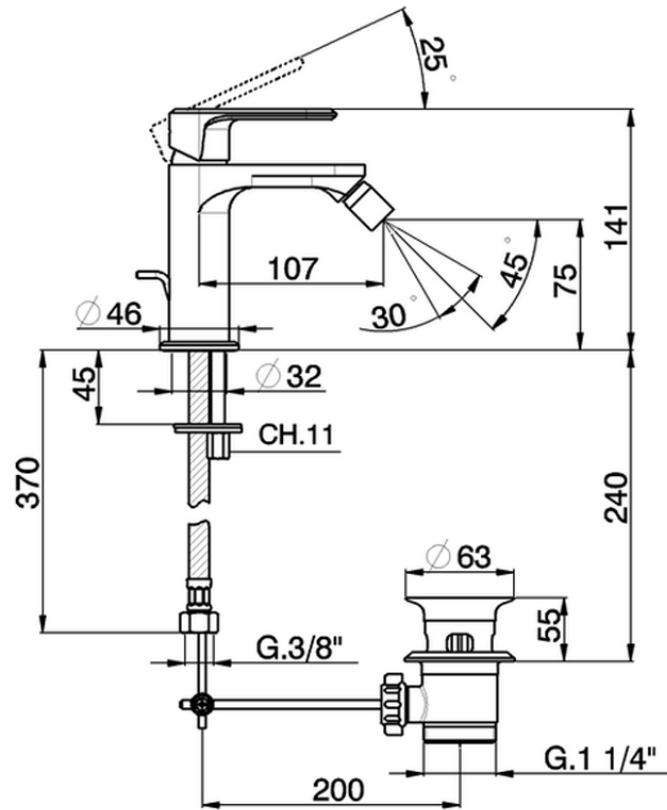

Single lever bidet mixer LINEAVIVA_LV000550

LV000550

<https://en.cisal.it/single-lever-bidet-mixer-lineaviva-lv000550>

2026-04-05