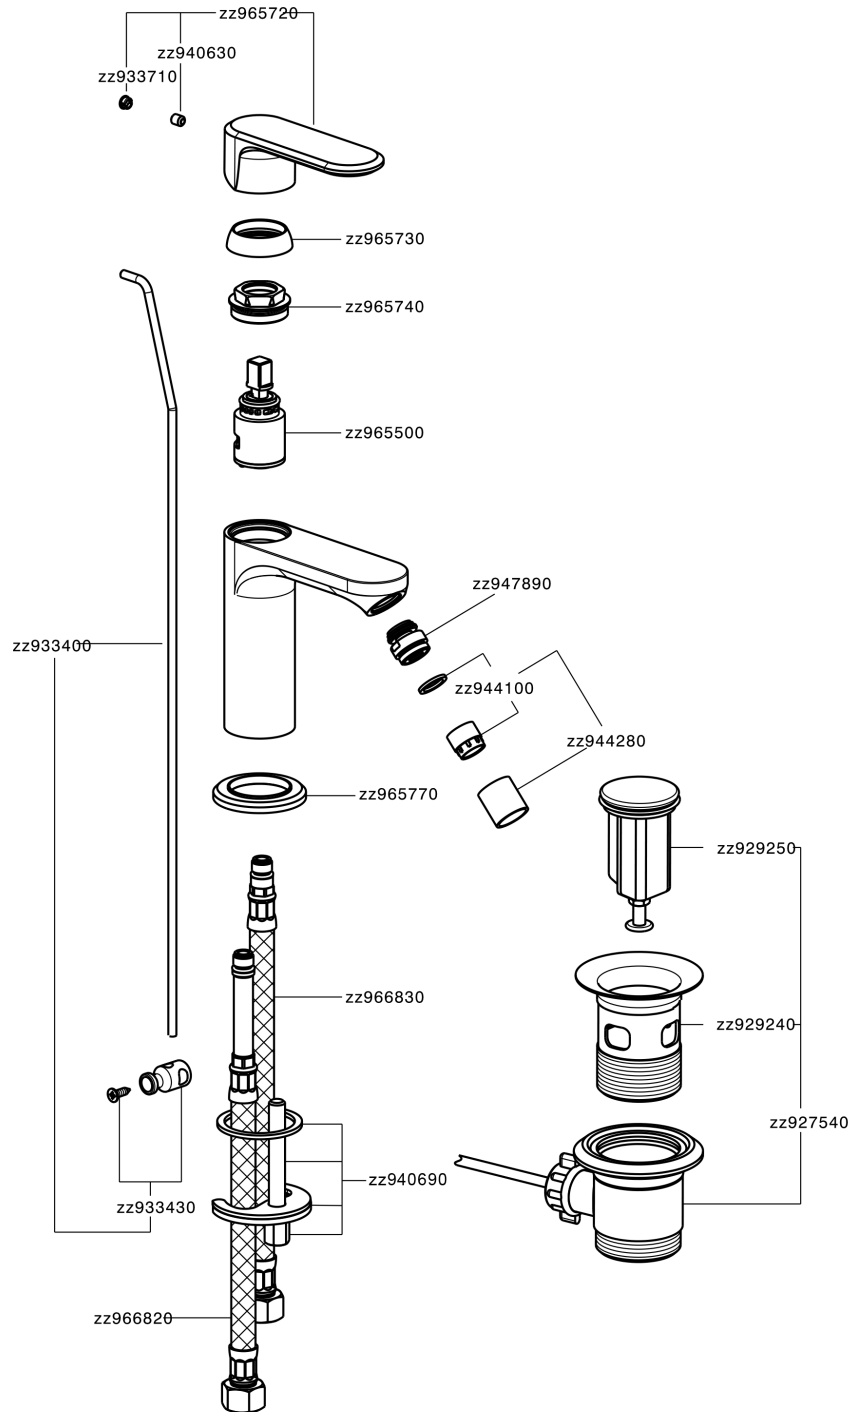

Single lever bidet mixer LINEAVIVA_LV000550

MODEL **LV000550**

Single lever bidet mixer, with automatic 1"1/4 automatic pop-up waste, G.3/8" stainless steel flexible hoses

AVAILABLE FINISHINGS

-  **21** 21 Chrome
-  **2B** 2B Polished Nickel
-  **2F** 2F Brushed Nickel
-  **40** 40 Matt Black
-  **4Q** 4Q Matt White

CHARACTERISTICS

Cartridge Spare Parts **ZZ96550000**

25 mm Cartridge

Single lever bidet mixer LINEAVIVA_LV000550

LV000550

<https://en.cisal.it/single-lever-bidet-mixer-lineaviva-lv000550>

2026-04-05