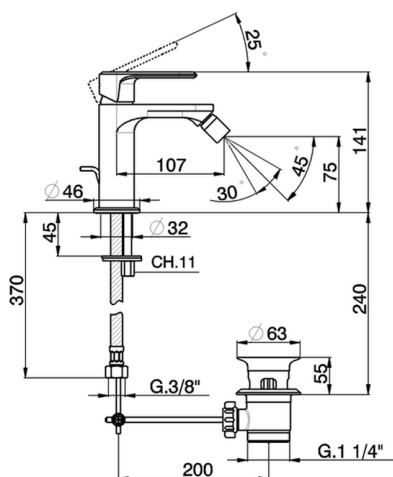

Single lever bidet mixer LINEAVIVA_LV000550

MODEL **LV000550**

Single lever bidet mixer, with automatic 1"1/4 automatic pop-up waste, G.3/8" stainless steel flexible hoses

AVAILABLE FINISHINGS

-  **21** 21 Chrome
-  **2B** 2B Polished Nickel
-  **2F** 2F Brushed Nickel
-  **40** 40 Matt Black
-  **4Q** 4Q Matt White

CHARACTERISTICS

Cartridge Spare Parts **ZZ96550000**

25 mm Cartridge

Single lever bidet mixer LINEAVIVA_LV000550

LV000550

<https://en.cisal.it/single-lever-bidet-mixer-lineaviva-lv000550>

2026-04-05