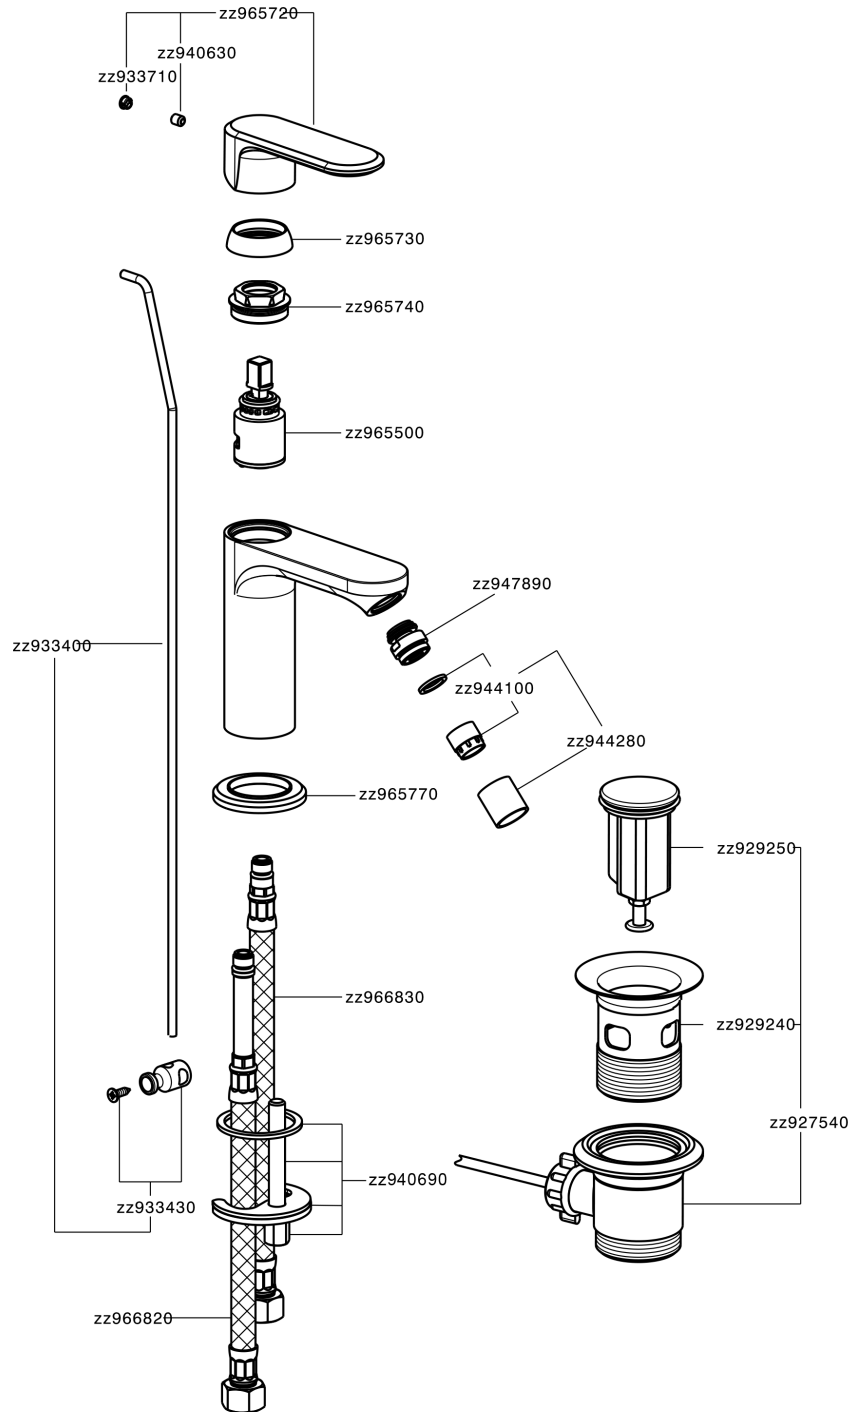

Single lever bidet mixer LINEAVIVA_LV000550

LV000550

<https://en.cisal.it/single-lever-bidet-mixer-lineaviva-lv000550>

2026-04-05