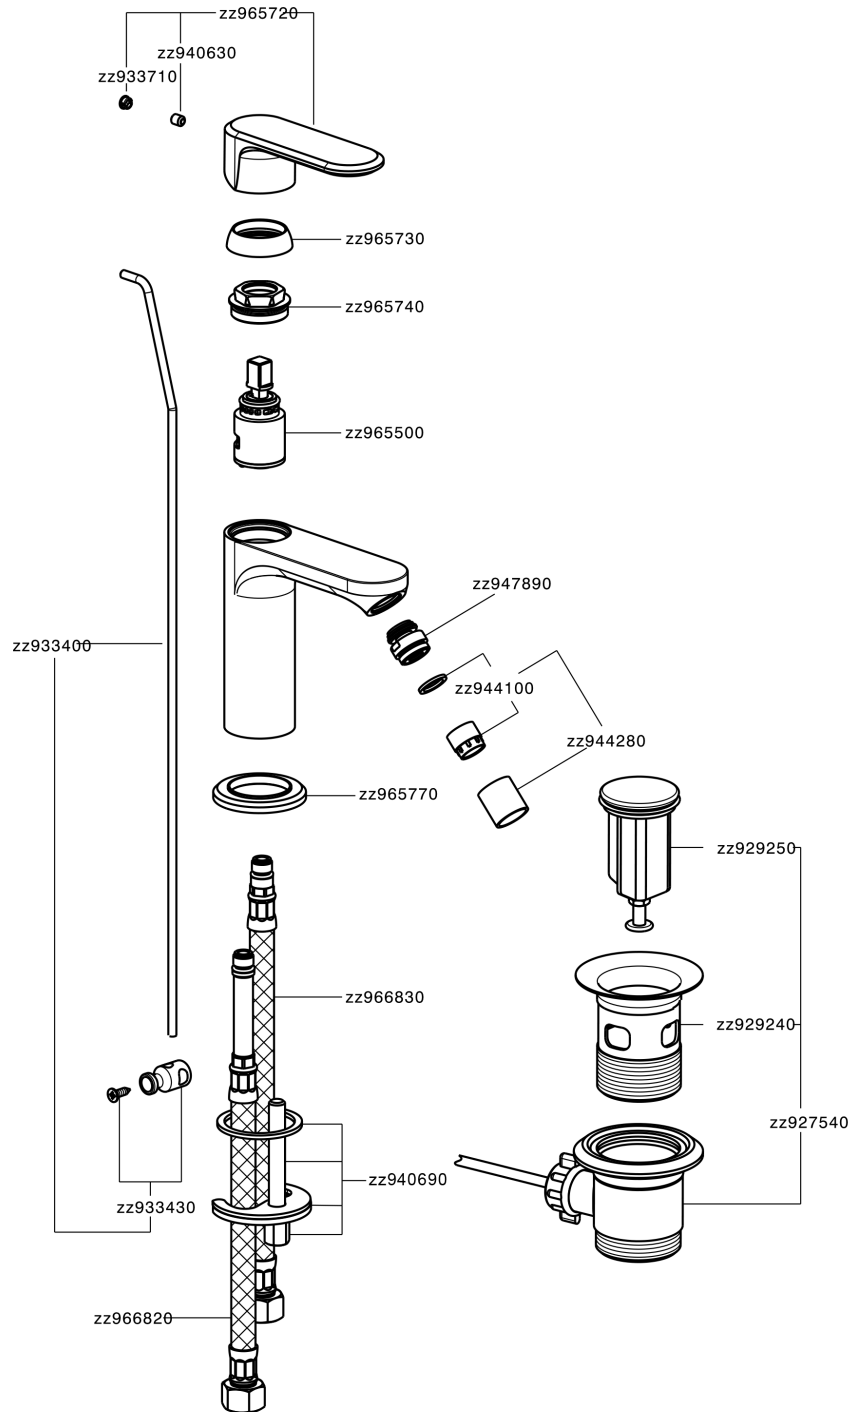

Single lever bidet mixer LINEAVIVA_LV000550

LV000550

<https://en.cisal.it/single-lever-bidet-mixer-lineaviva-lv000550>

2026-06-14