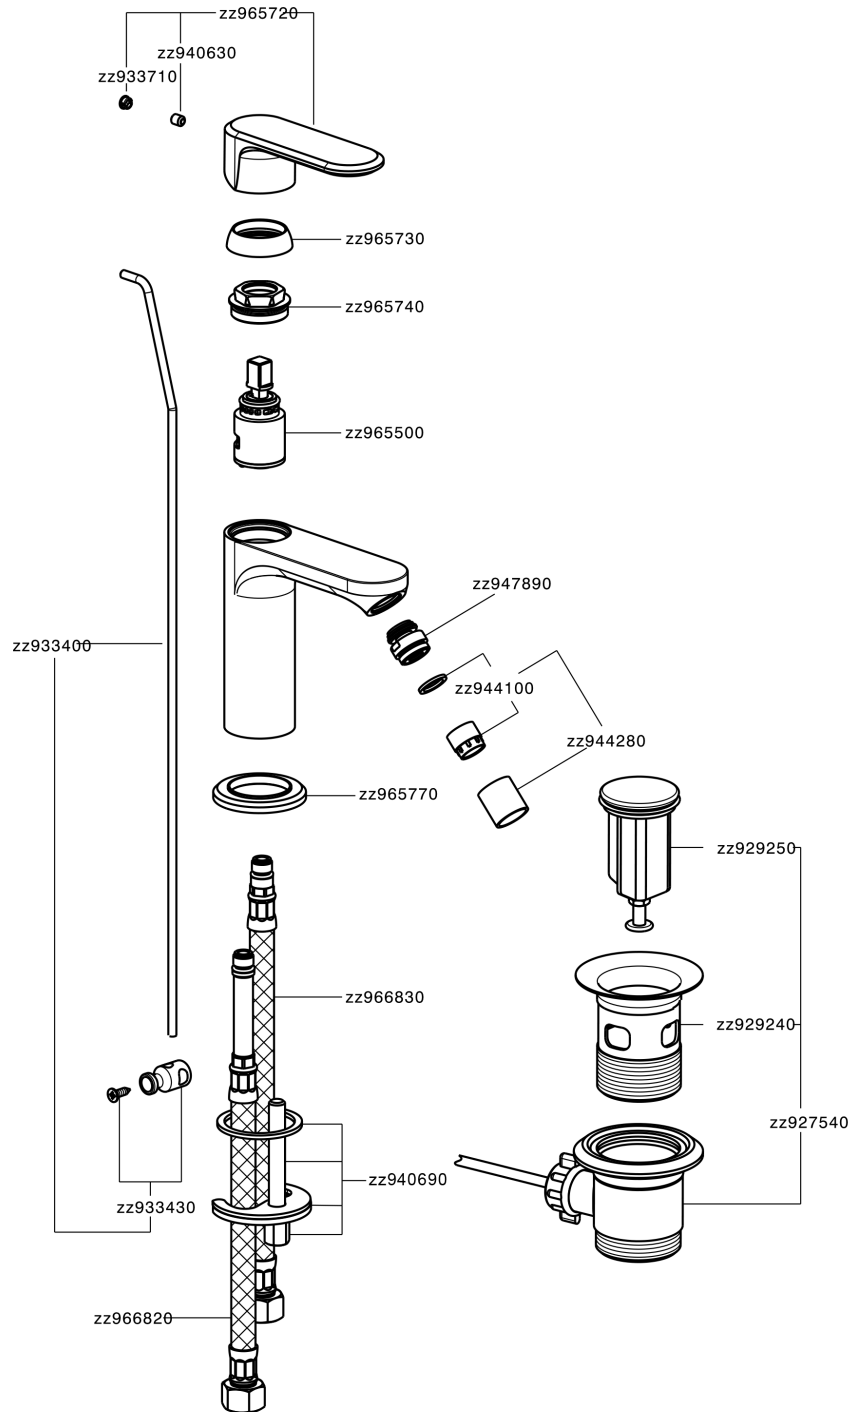

Single lever bidet mixer LINEAVIVA_LV000550

LV000550

<https://en.cisal.it/single-lever-bidet-mixer-lineaviva-lv000550>

2026-04-27