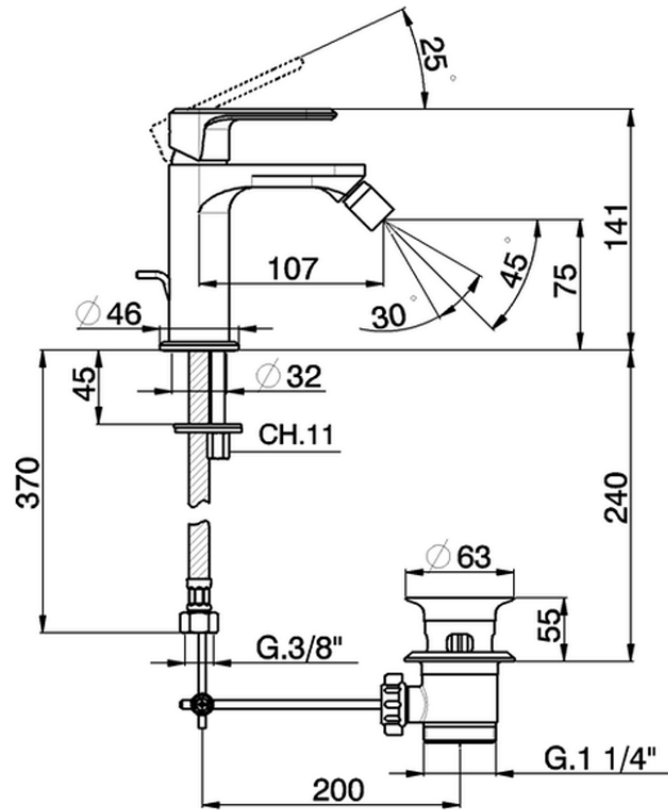

Single lever bidet mixer LINEAVIVA_LV000550

LV000550

<https://en.cisal.it/single-lever-bidet-mixer-lineaviva-lv000550>

2026-04-26