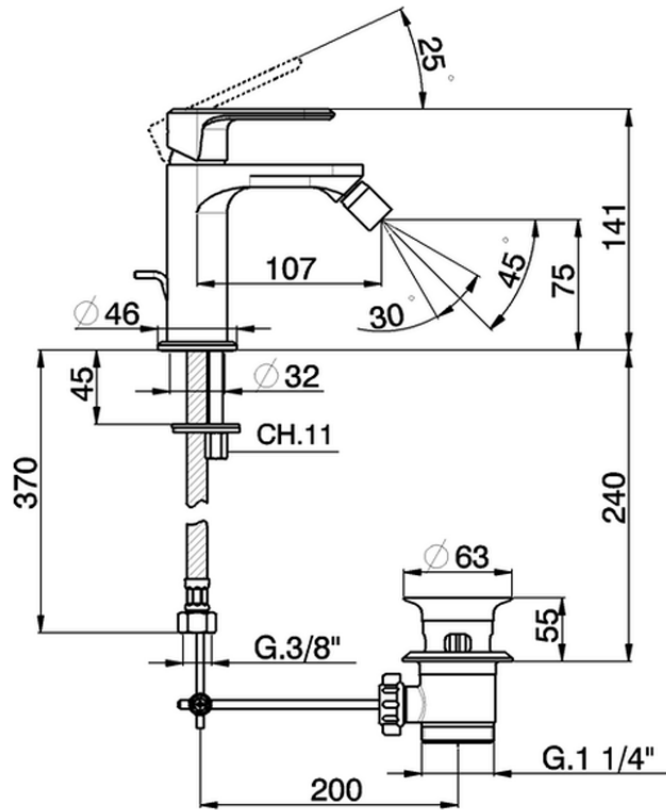

Single lever bidet mixer LINEAVIVA_LV000550

LV000550

<https://en.cisal.it/single-lever-bidet-mixer-lineaviva-lv000550>

2026-05-17