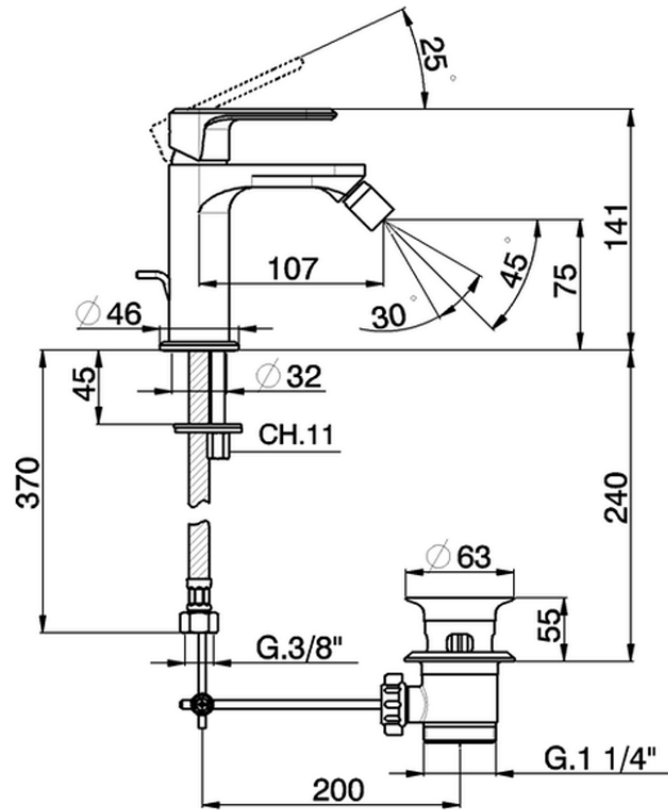

Single lever bidet mixer LINEAVIVA_LV000550

LV000550

<https://en.cisal.it/single-lever-bidet-mixer-lineaviva-lv000550>

2026-06-14