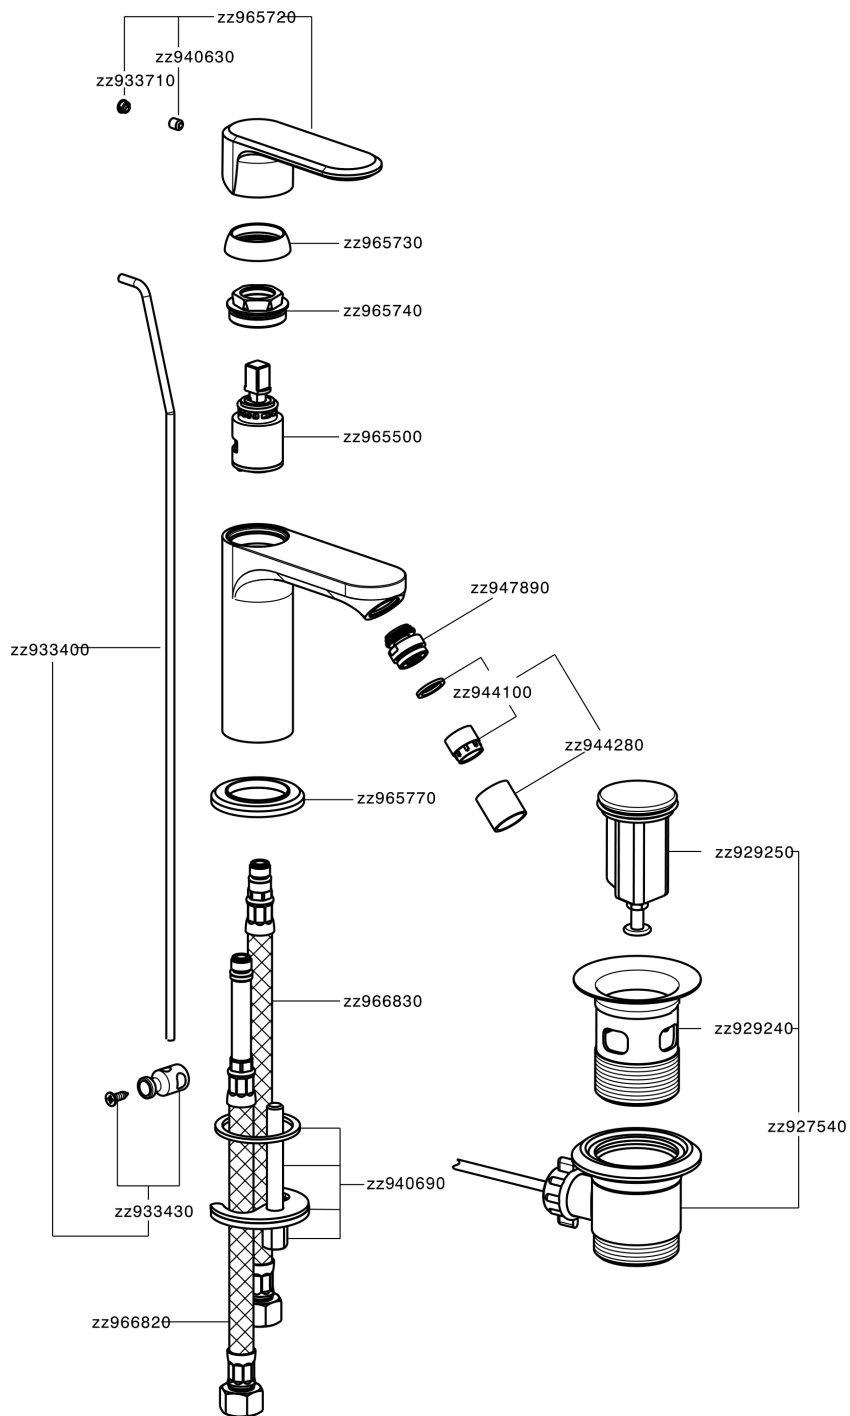

## Single lever bidet mixer LINEAVIVA\_LV000550

MODEL **LV000550**

Single lever bidet mixer, with automatic 1"1/4 automatic pop-up waste, G.3/8" stainless steel flexible hoses

### CHARACTERISTICS

Cartridge Spare Parts **ZZ96550000**

**25 mm Cartridge**

## Single lever bidet mixer LINEAVIVA\_LV000550

LV000550

<https://en.cisal.it/single-lever-bidet-mixer-lineaviva-lv000550>

2026-04-28