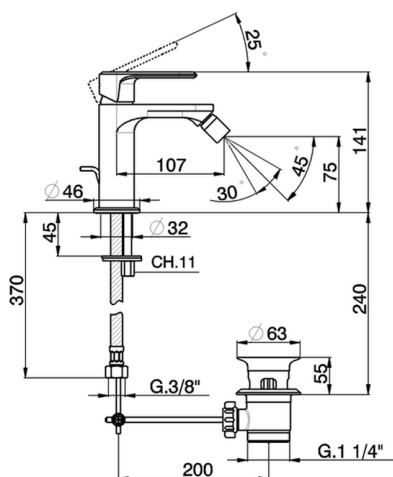

## Single lever bidet mixer LINEAVIVA\_LV000550

MODEL **LV000550**

Single lever bidet mixer, with automatic 1"1/4 automatic pop-up waste, G.3/8" stainless steel flexible hoses

### CHARACTERISTICS

Cartridge Spare Parts **ZZ96550000**

**25 mm Cartridge**

## Single lever bidet mixer LINEAVIVA\_LV000550

LV000550

<https://en.cisal.it/single-lever-bidet-mixer-lineaviva-lv000550>

2026-04-28