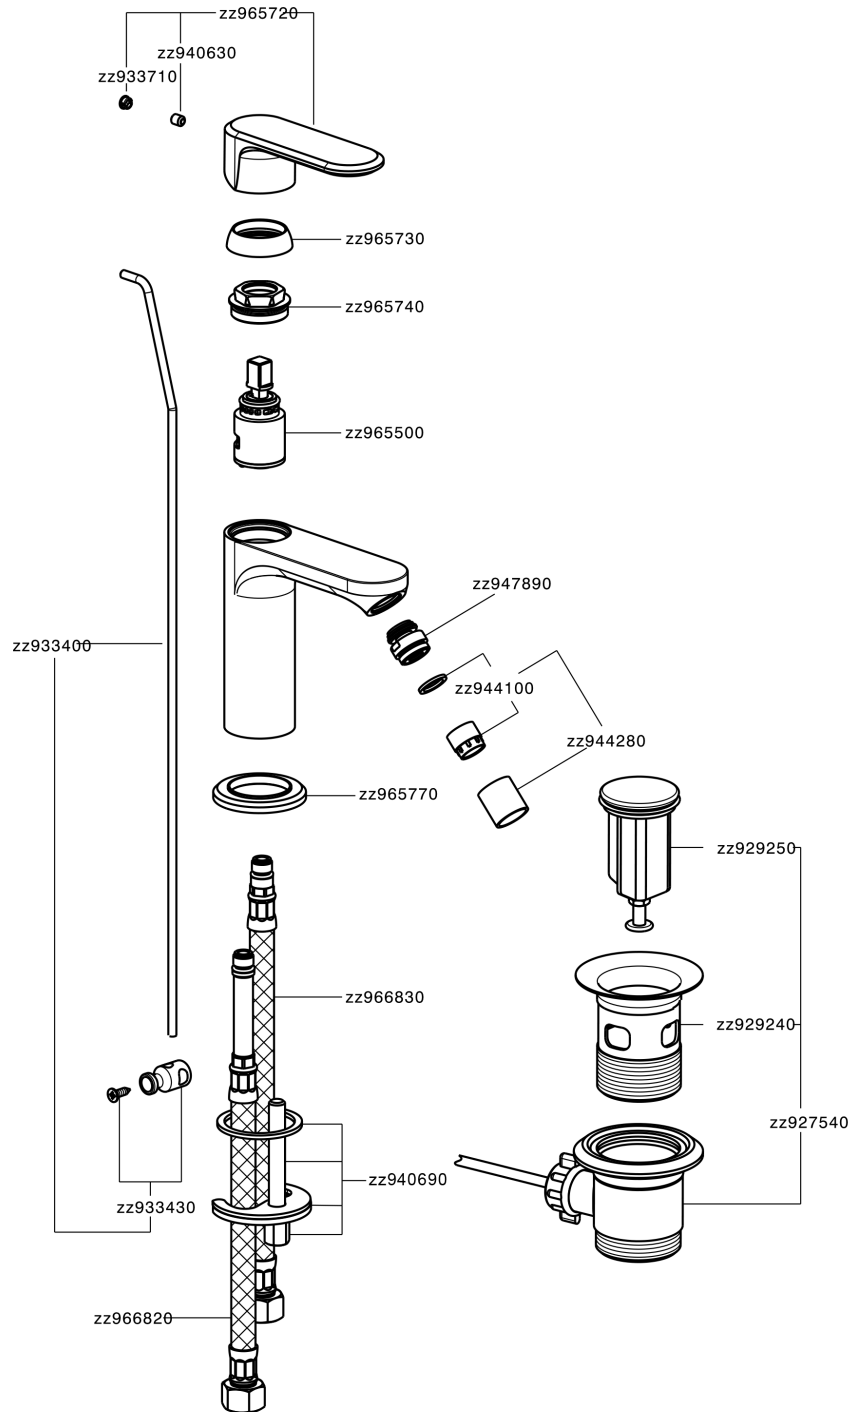

Single lever bidet mixer LINEAVIVA_LV000550

LV000550

<https://en.cisal.it/single-lever-bidet-mixer-lineaviva-lv000550>

2026-04-07