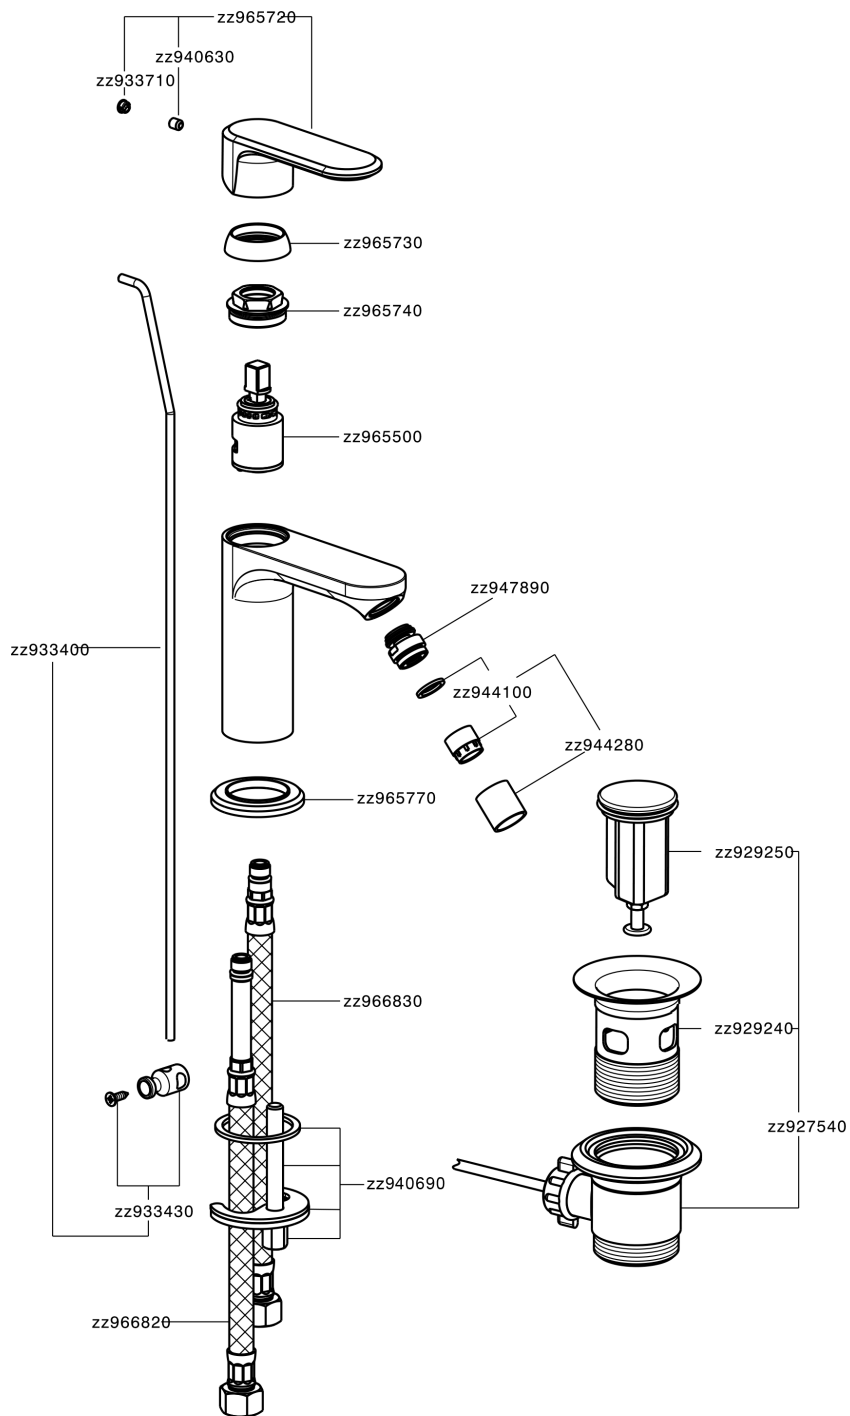

Single lever bidet mixer LINEAVIVA_LV000550

LV000550

<https://en.cisal.it/single-lever-bidet-mixer-lineaviva-lv000550>

2026-05-17