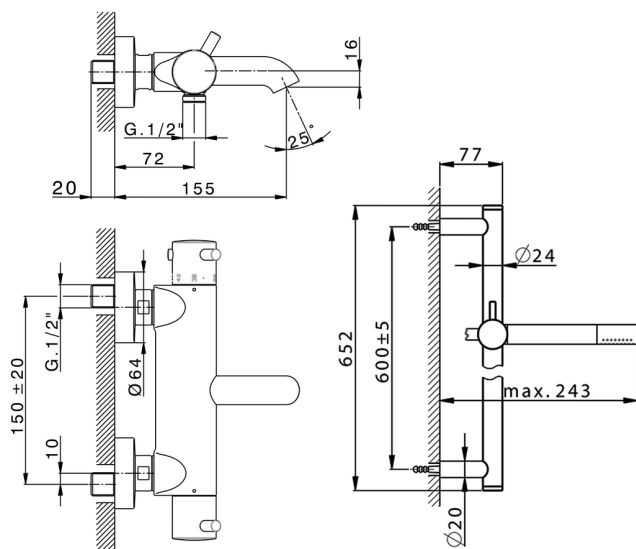

## Thermostatic bath-shower mixer with sliding bar NUOVA LESS\_LNS23016

MODEL **LNS23016**

Thermostatic bath-shower mixer with sliding bar, 60 cm slide rail kit with sliding bracket, Brass minimalistic one spray handshower, 150 cm SUPREME smooth flexible hose

AVAILABLE FINISHINGS

-  **21** 21 Chrome
-  **2F** 2F Brushed Nickel
-  **40** 40 Matt Black
-  **4Q** 4Q Matt White

CHARACTERISTICS

Cartridge Spare Parts **24.04A.PP**  
**8x20 Plus P Thermostatic Valve**

### DeviaStop

The Cisal Devia Stop technology allows to adjust the water flow and to direct it to the selected output point (overhead soaker, hand shower, etc).