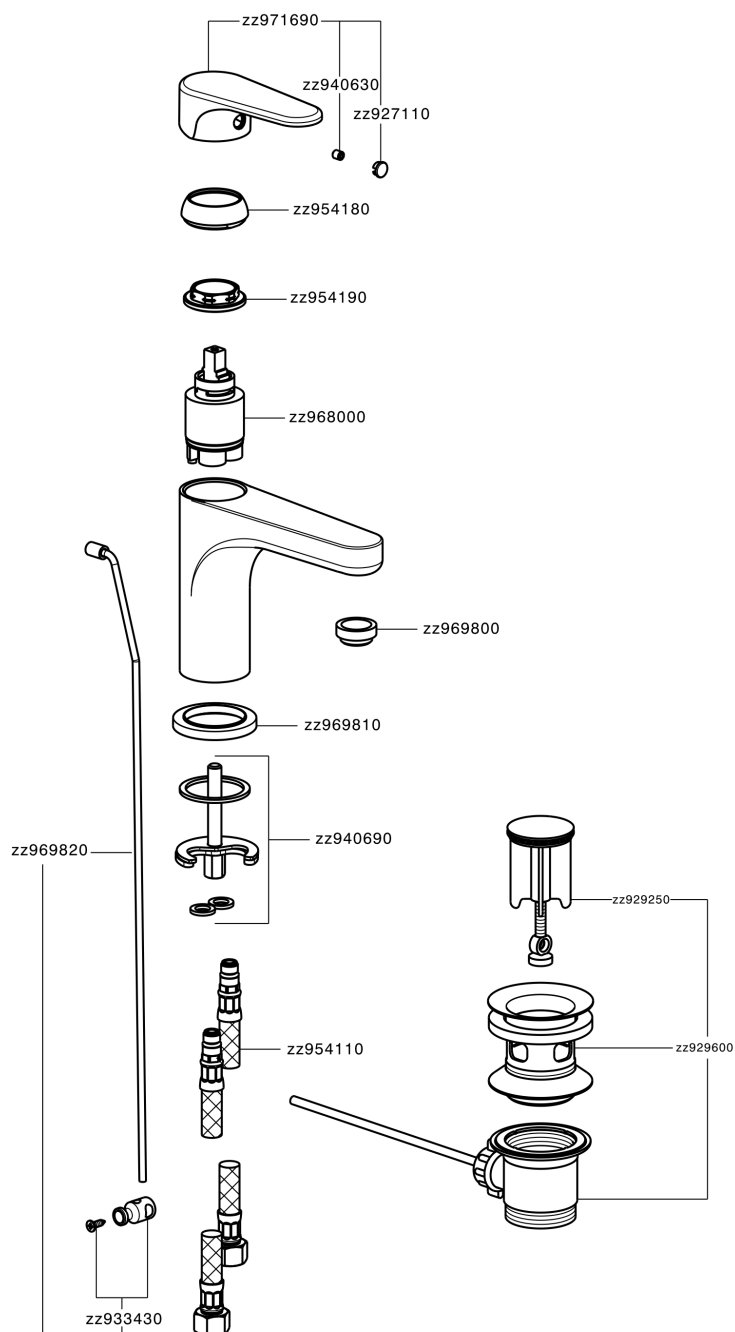

Single lever washbasin mixer large EnergySave ALMA_A3000495

A3000495

<https://en.cisal.it/single-lever-washbasin-mixer-large-energysave-alma-a3000495>

2026-06-14