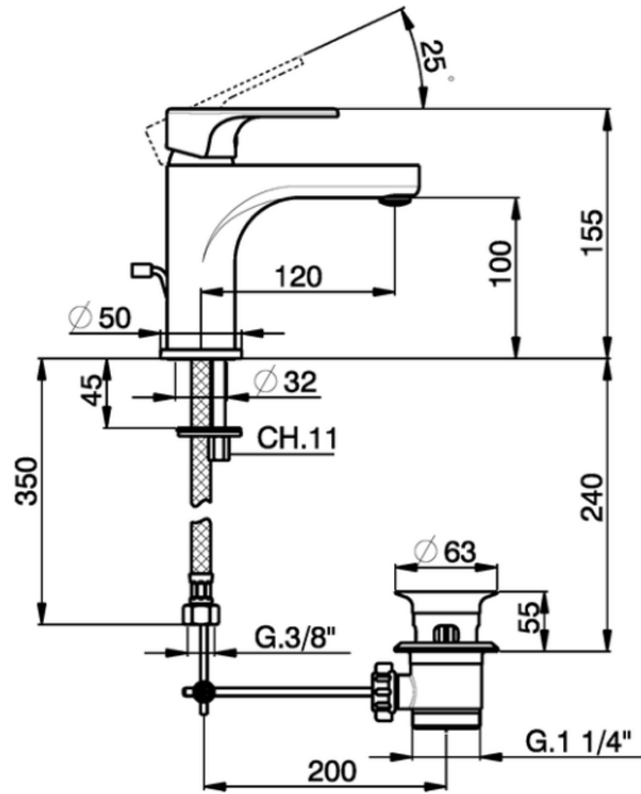

Single lever washbasin mixer large EnergySave ALMA_A3000495

A3000495

<https://en.cisal.it/single-lever-washbasin-mixer-large-energysave-alma-a3000495>

2026-04-30