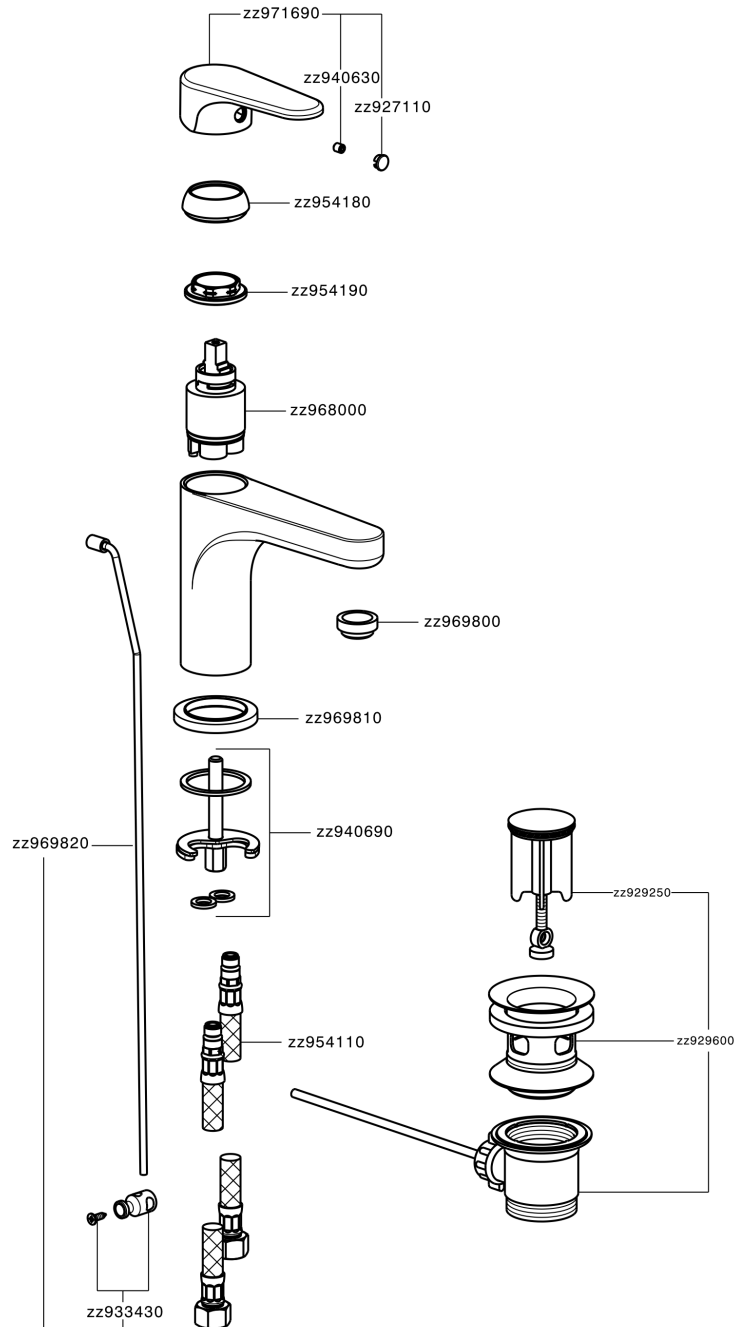

Single lever washbasin mixer large EnergySave ALMA_A3000495

A3000495

<https://en.cisal.it/single-lever-washbasin-mixer-large-energysave-alma-a3000495>

2026-05-20