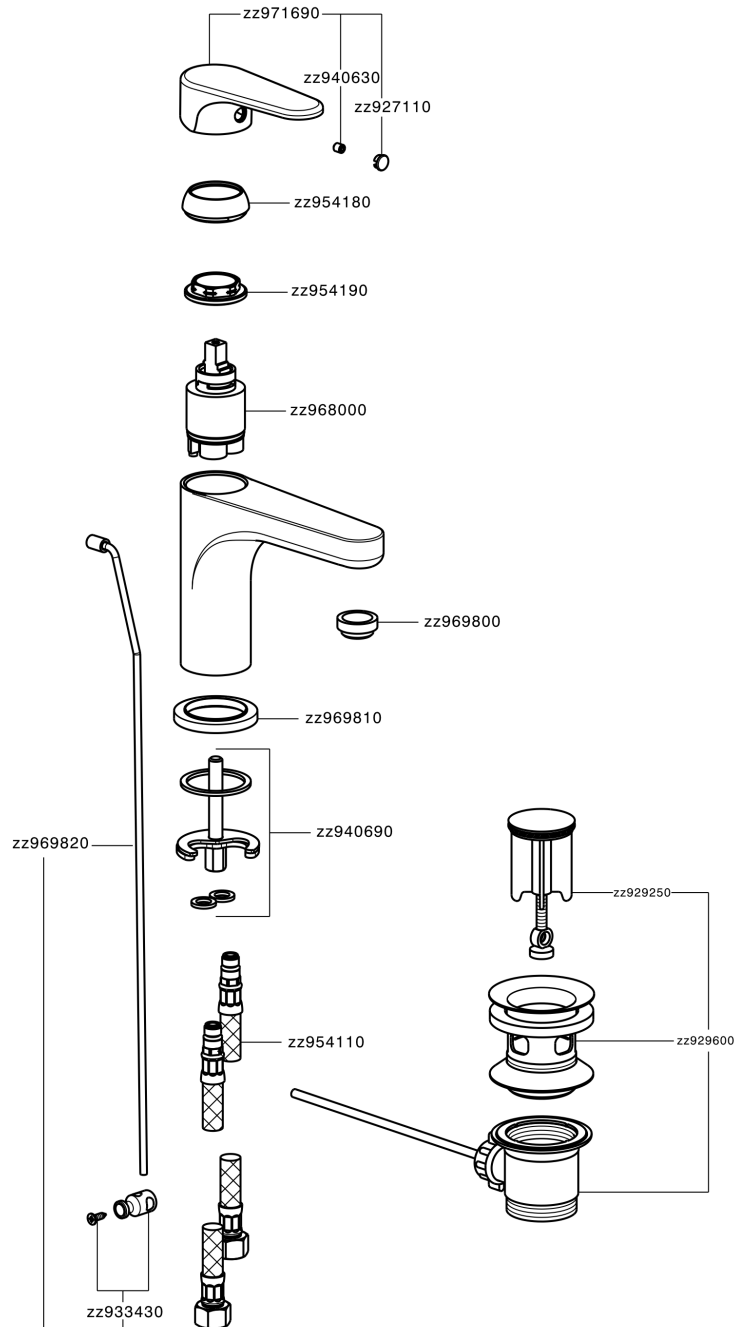

## Single lever washbasin mixer large EnergySave ALMA\_A3000495

A3000495

<https://en.cisal.it/single-lever-washbasin-mixer-large-energysave-alma-a3000495>

2026-04-30