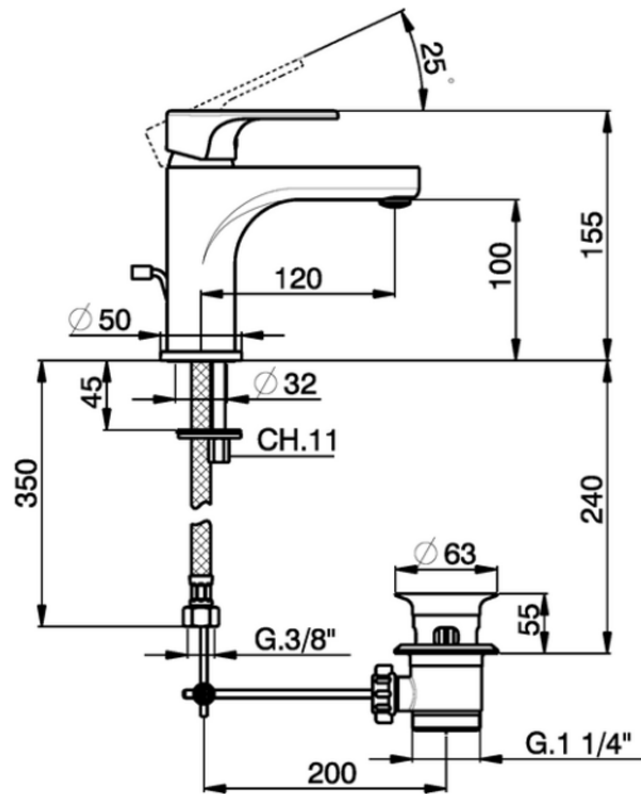

Single lever washbasin mixer large EnergySave ALMA_A3000495

A3000495

<https://en.cisal.it/single-lever-washbasin-mixer-large-energysave-alma-a3000495>

2026-06-14