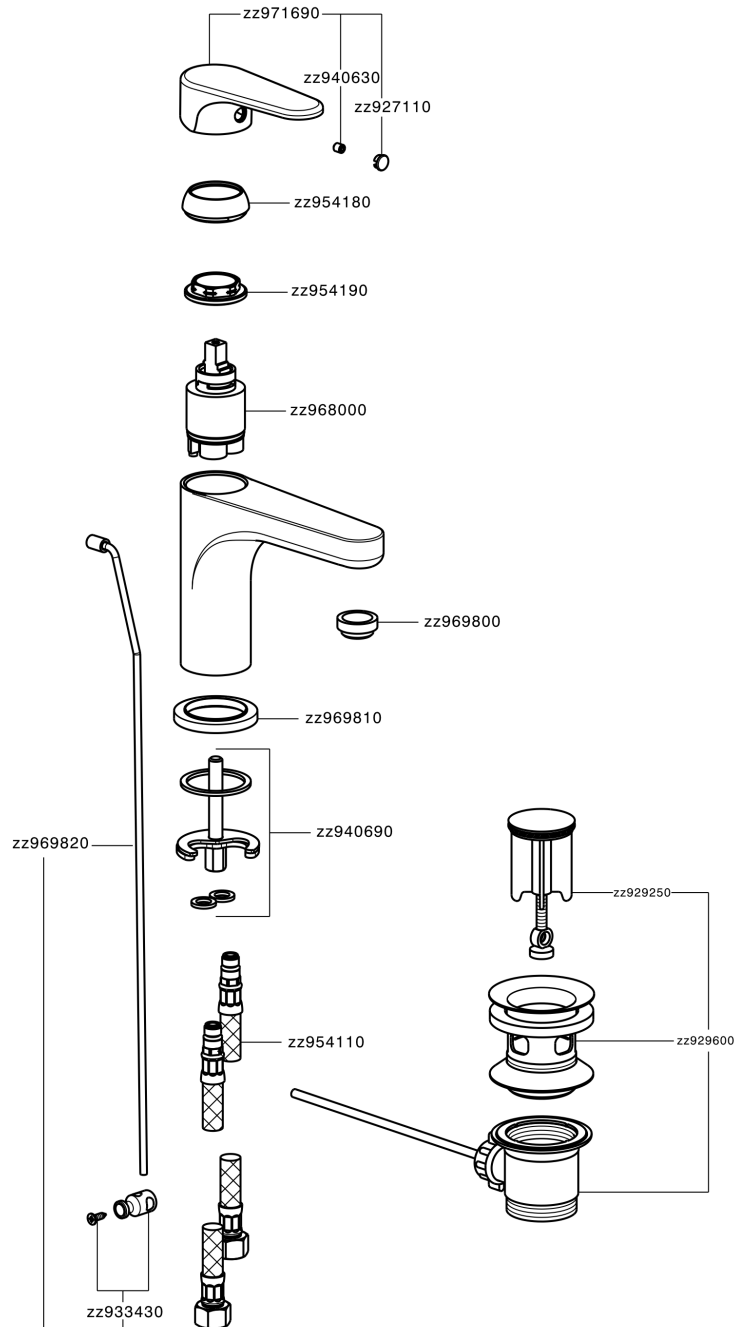

Single lever washbasin mixer large EnergySave ALMA_A3000495

A3000495

<https://en.cisal.it/single-lever-washbasin-mixer-large-energysave-alma-a3000495>

2026-04-09