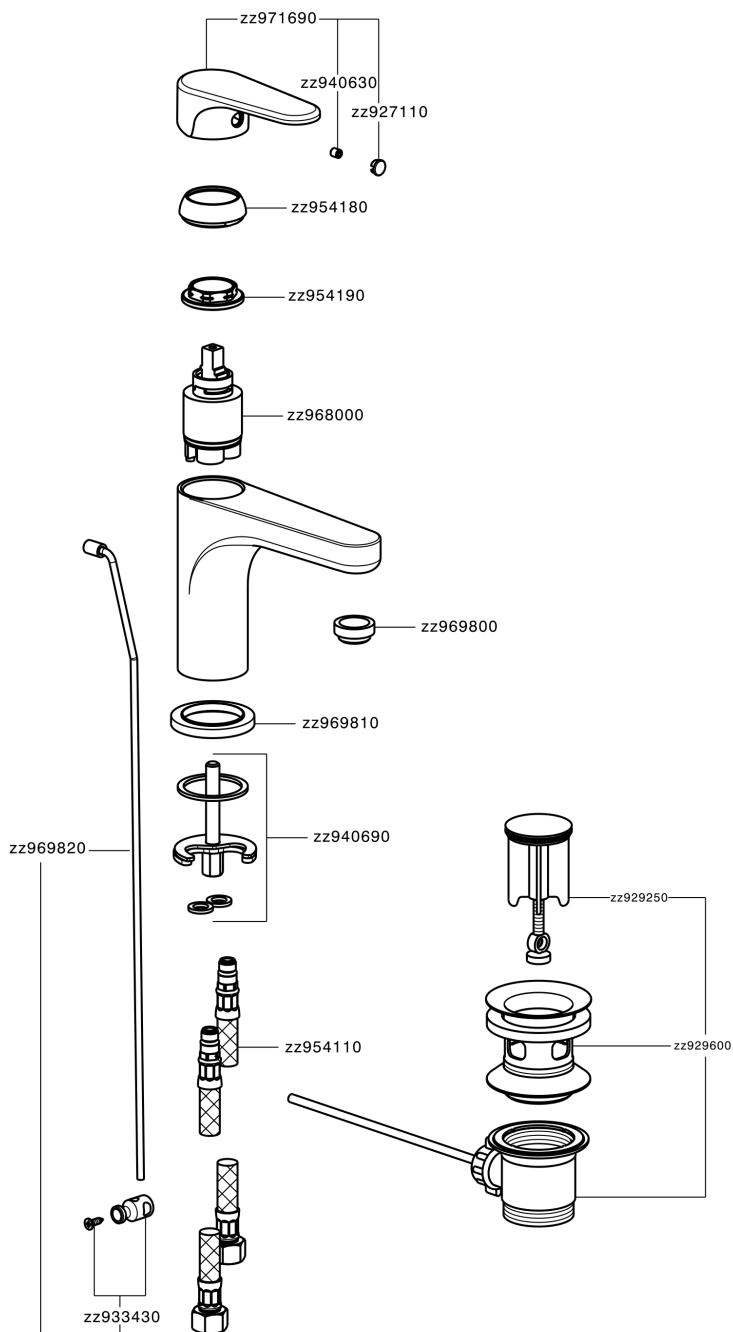

## Single lever washbasin mixer large EnergySave ALMA\_A3000495

A3000495

<https://en.cisal.it/single-lever-washbasin-mixer-large-energysave-alma-a3000495>

2026-06-10