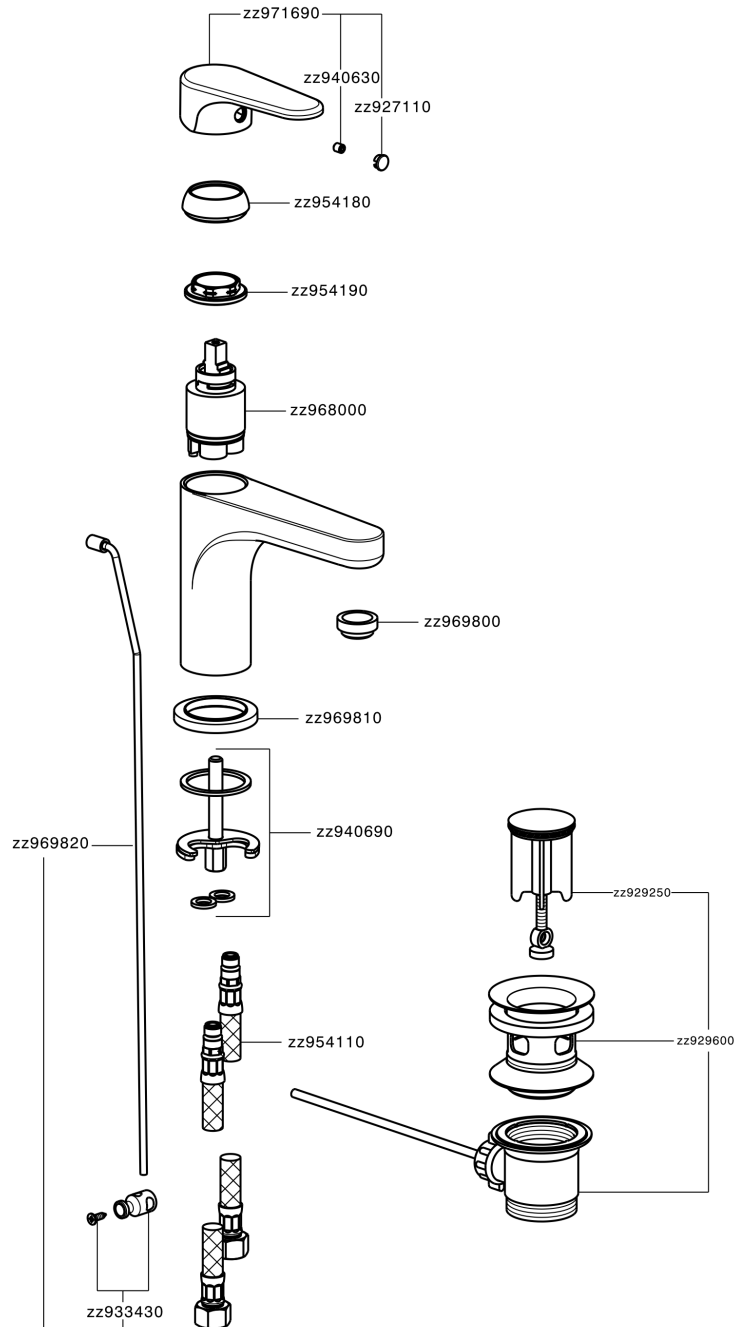

Single lever washbasin mixer large EnergySave ALMA_A3000495

A3000495

<https://en.cisal.it/single-lever-washbasin-mixer-large-energysave-alma-a3000495>

2026-04-29