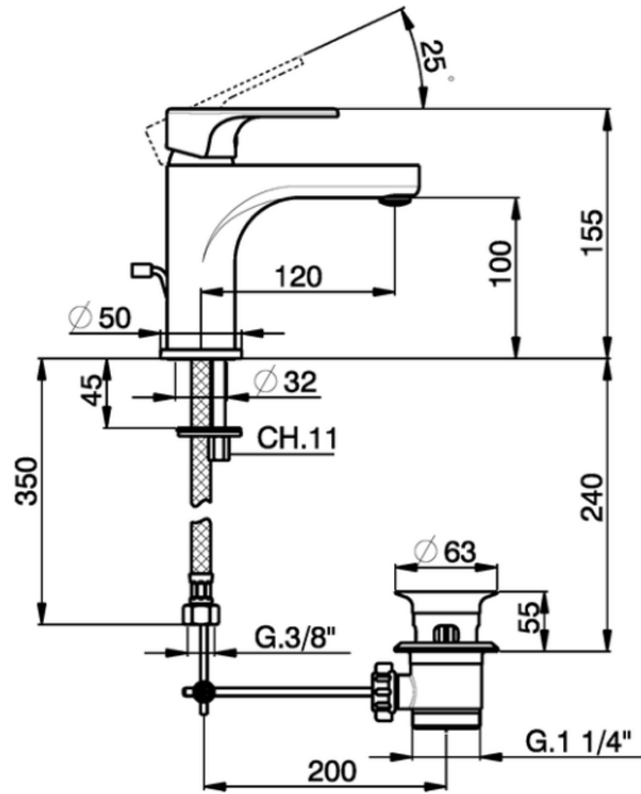

Single lever washbasin mixer large EnergySave ALMA_A3000495

A3000495

<https://en.cisal.it/single-lever-washbasin-mixer-large-energysave-alma-a3000495>

2026-05-20