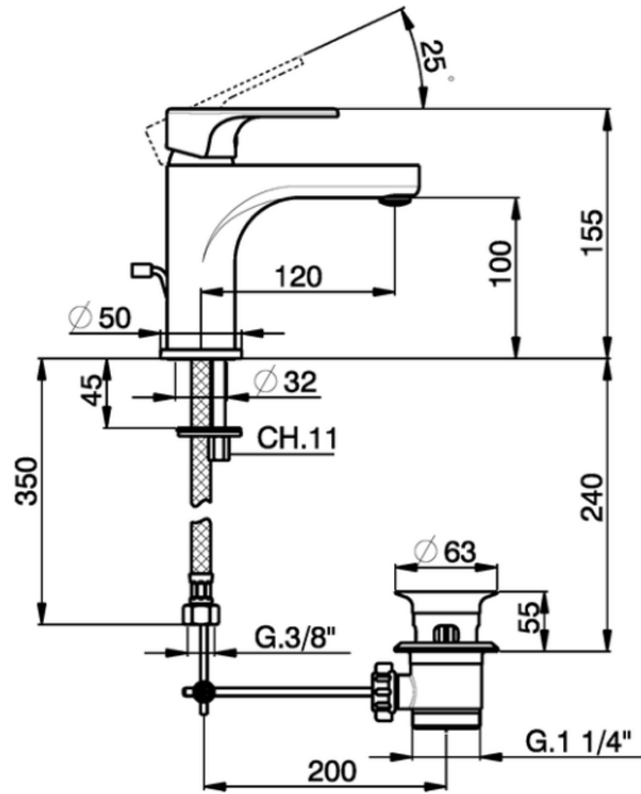

Single lever washbasin mixer large EnergySave ALMA_A3000495

A3000495

<https://en.cisal.it/single-lever-washbasin-mixer-large-energysave-alma-a3000495>

2026-06-14