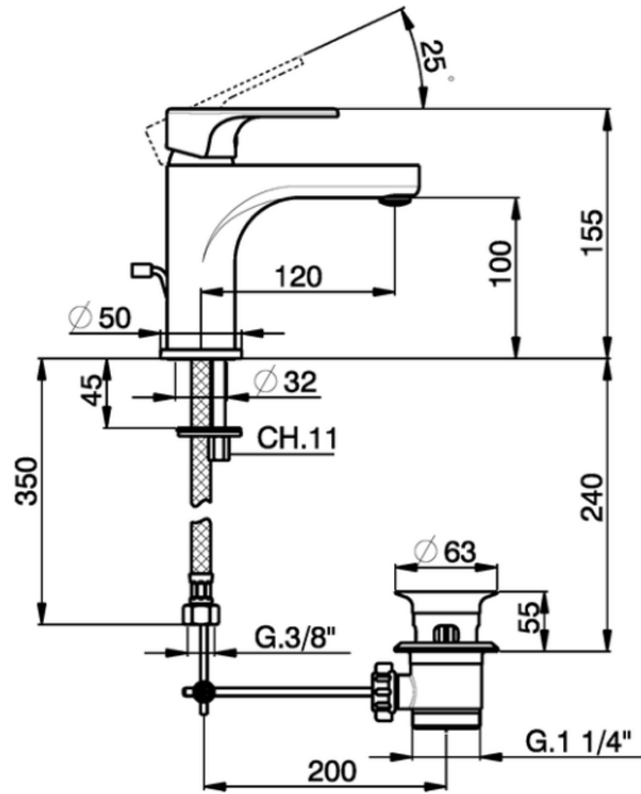

Single lever washbasin mixer large EnergySave ALMA_A3000495

A3000495

<https://en.cisal.it/single-lever-washbasin-mixer-large-energysave-alma-a3000495>

2026-04-29