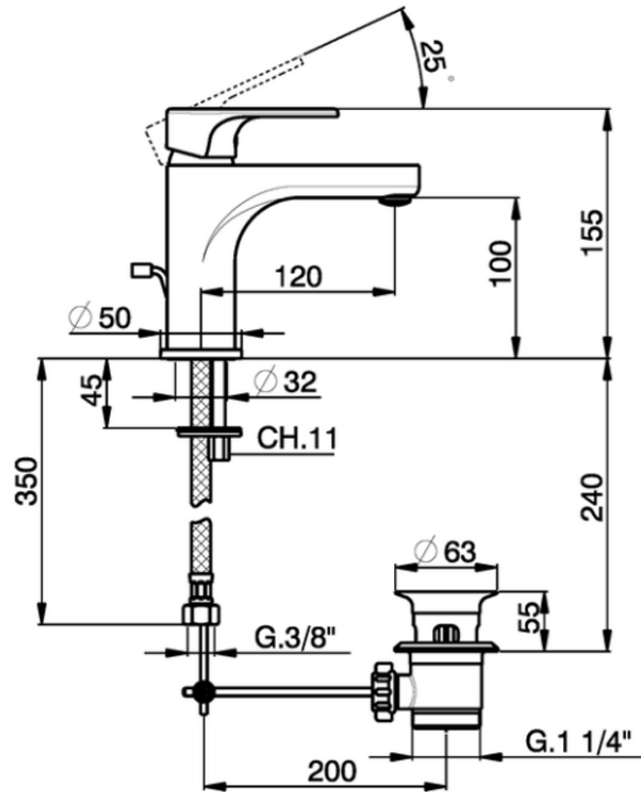

## Single lever washbasin mixer large EnergySave ALMA\_A3000495

A3000495

<https://en.cisal.it/single-lever-washbasin-mixer-large-energysave-alma-a3000495>

2026-04-09