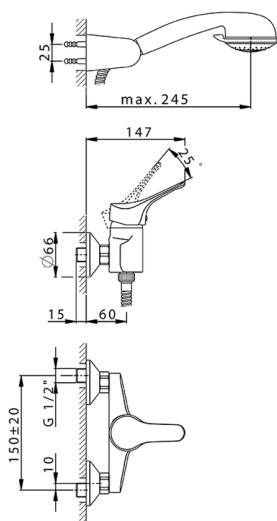

Single lever shower mixer, with shower set MITO3_M3000450

MODEL **M3000450**

Single lever shower mixer, with shower set, wall mounted adjustable handshower bracket, Teti ABS 3 sprays handshower, 150 cm Brass Flexible Hose

AVAILABLE FINISHINGS

CHARACTERISTICS

Cartridge Spare Parts **ZZ95274000**

40 mm Cartridge

Single lever shower mixer, with shower set MITO3_M3000450

M3000450

<https://en.cisal.it/single-lever-shower-mixer-with-shower-set-mito3-m3000450>