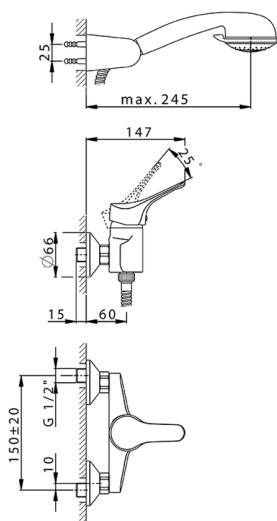

## Single lever shower mixer, with shower set MITO3\_M3000450

MODEL **M3000450**

Single lever shower mixer, with shower set, wall mounted adjustable handshower bracket, Teti ABS 3 sprays handshower, 150 cm Brass Flexible Hose

AVAILABLE FINISHINGS

CHARACTERISTICS

Cartridge Spare Parts **ZZ95274000**

**40 mm Cartridge**

## Single lever shower mixer, with shower set MITO3\_M3000450

M3000450

<https://en.cisal.it/single-lever-shower-mixer-with-shower-set-mito3-m3000450>

2026-04-24