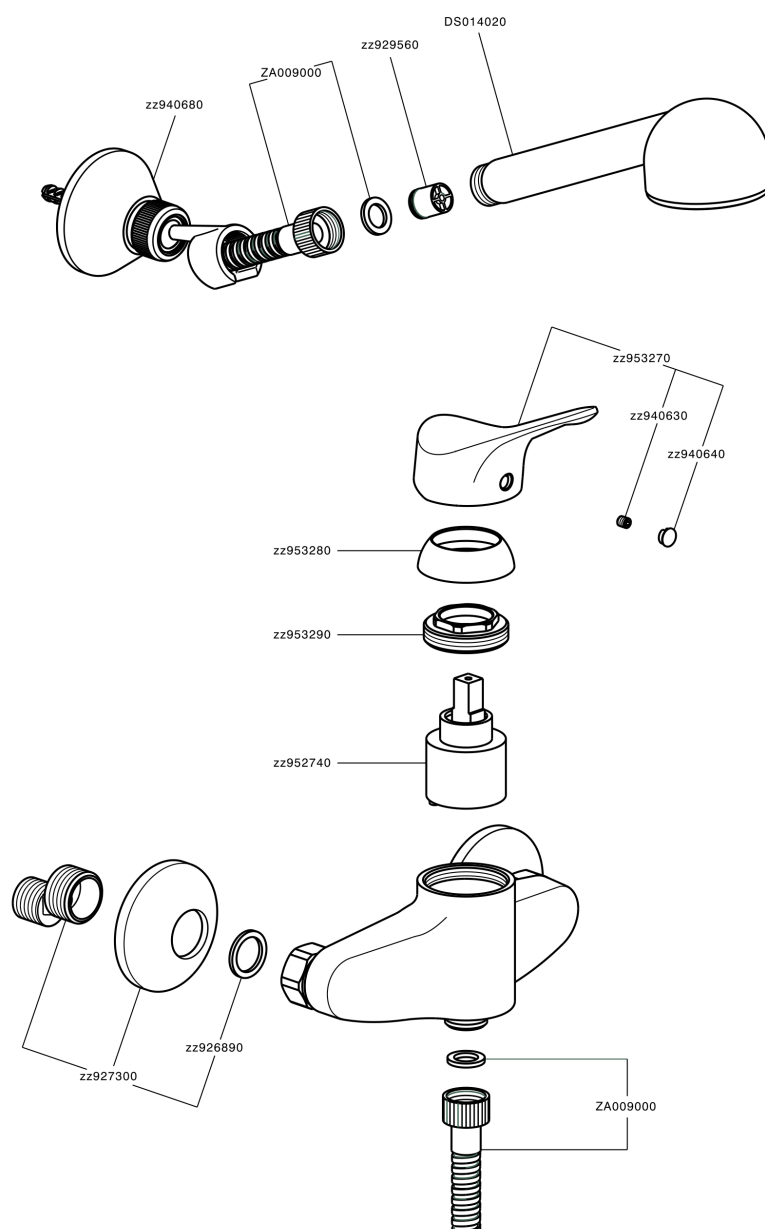

Single lever shower mixer, with shower set MITO3_M3000450

MODEL **M3000450**

Single lever shower mixer, with shower set, wall mounted adjustable handshower bracket, Teti ABS 3 sprays handshower, 150 cm Brass Flexible Hose

AVAILABLE FINISHINGS

CHARACTERISTICS

Cartridge Spare Parts **ZZ95274000**

40 mm Cartridge

Single lever shower mixer, with shower set MITO3_M3000450

M3000450

<https://en.cisal.it/single-lever-shower-mixer-with-shower-set-mito3-m3000450>