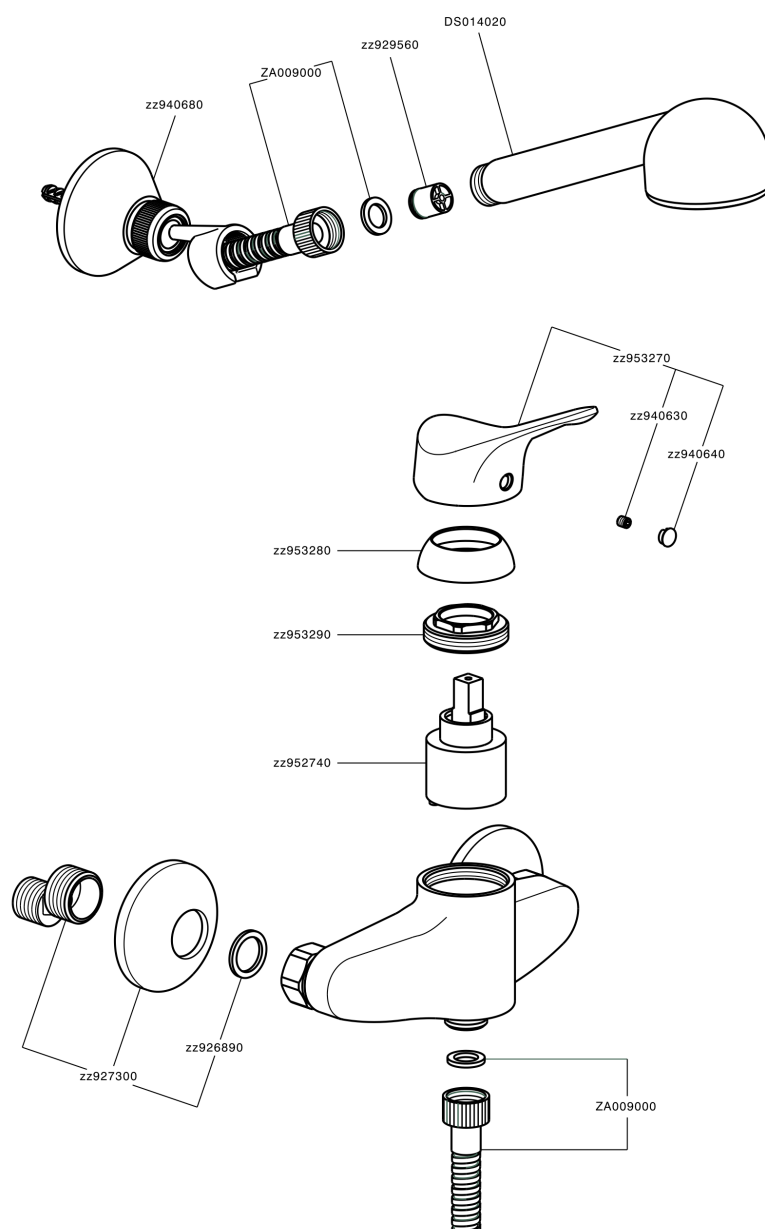

## Single lever shower mixer, with shower set MITO3\_M3000450

MODEL **M3000450**

Single lever shower mixer, with shower set, wall mounted adjustable handshower bracket, Teti ABS 3 sprays handshower, 150 cm Brass Flexible Hose

AVAILABLE FINISHINGS

CHARACTERISTICS

Cartridge Spare Parts **ZZ95274000**

**40 mm Cartridge**

## Single lever shower mixer, with shower set MITO3\_M3000450

M3000450

<https://en.cisal.it/single-lever-shower-mixer-with-shower-set-mito3-m3000450>

2026-04-24