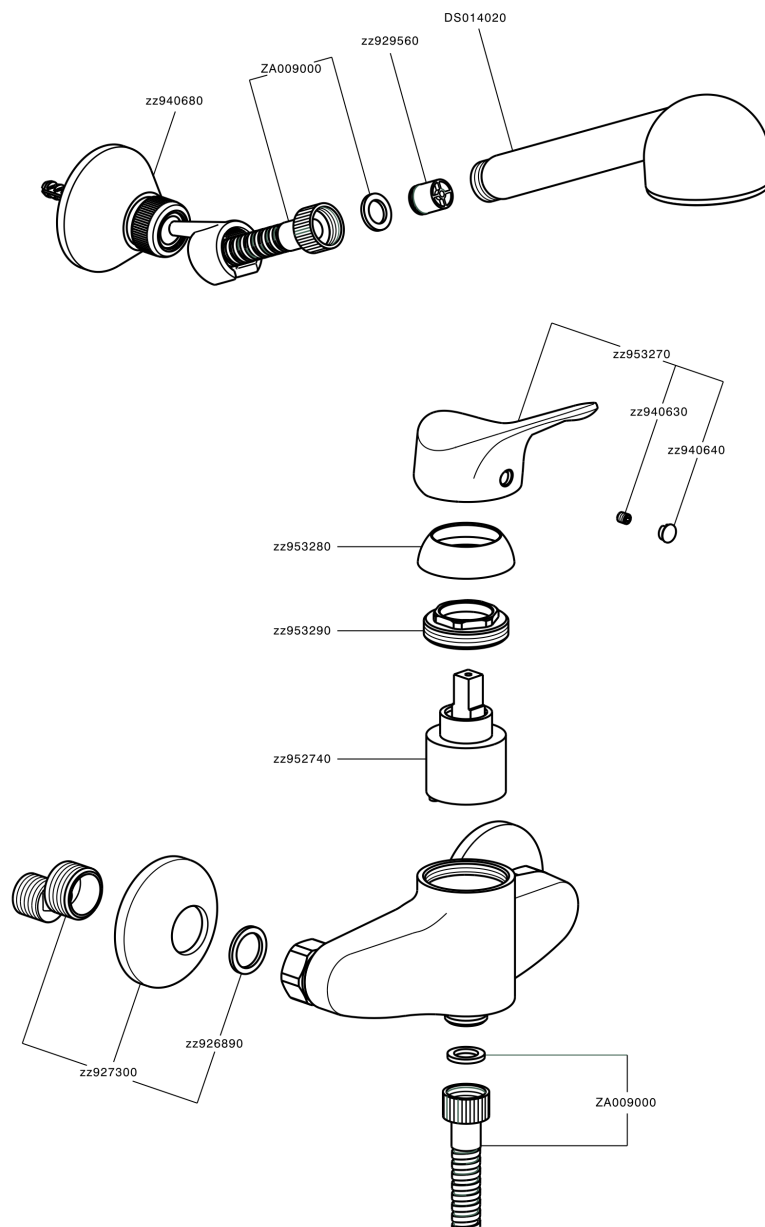

## Single lever shower mixer, with shower set MITO3\_M3000450

MODEL **M3000450**

Single lever shower mixer, with shower set, wall mounted adjustable handshower bracket, Teti ABS 3 sprays handshower, 150 cm Brass Flexible Hose

AVAILABLE FINISHINGS

CHARACTERISTICS

Cartridge Spare Parts **ZZ95274000**

**40 mm Cartridge**

## Single lever shower mixer, with shower set MITO3\_M3000450

M3000450

<https://en.cisal.it/single-lever-shower-mixer-with-shower-set-mito3-m3000450>

2026-05-15