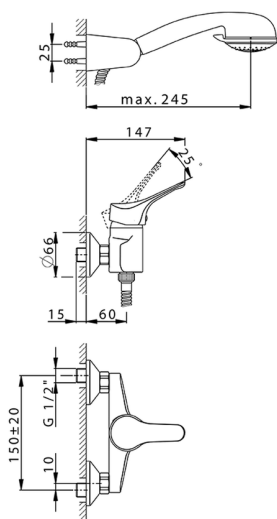

Single lever shower mixer, with shower set MITO3_M3000450

MODEL **M3000450**

Single lever shower mixer, with shower set, wall mounted adjustable handshower bracket, Teti ABS 3 sprays handshower, 150 cm Brass Flexible Hose

AVAILABLE FINISHINGS

CHARACTERISTICS

Cartridge Spare Parts **ZZ95274000**

40 mm Cartridge

Single lever shower mixer, with shower set MITO3_M3000450

M3000450

<https://en.cisal.it/single-lever-shower-mixer-with-shower-set-mito3-m3000450>