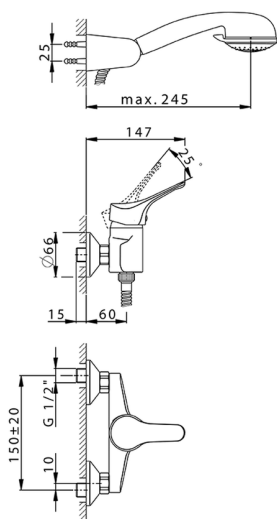

## Single lever shower mixer, with shower set MITO3\_M3000450

MODEL **M3000450**

Single lever shower mixer, with shower set, wall mounted adjustable handshower bracket, Teti ABS 3 sprays handshower, 150 cm Brass Flexible Hose

AVAILABLE FINISHINGS

CHARACTERISTICS

Cartridge Spare Parts **ZZ95274000**

**40 mm Cartridge**

## Single lever shower mixer, with shower set MITO3\_M3000450

M3000450

<https://en.cisal.it/single-lever-shower-mixer-with-shower-set-mito3-m3000450>

2026-05-15